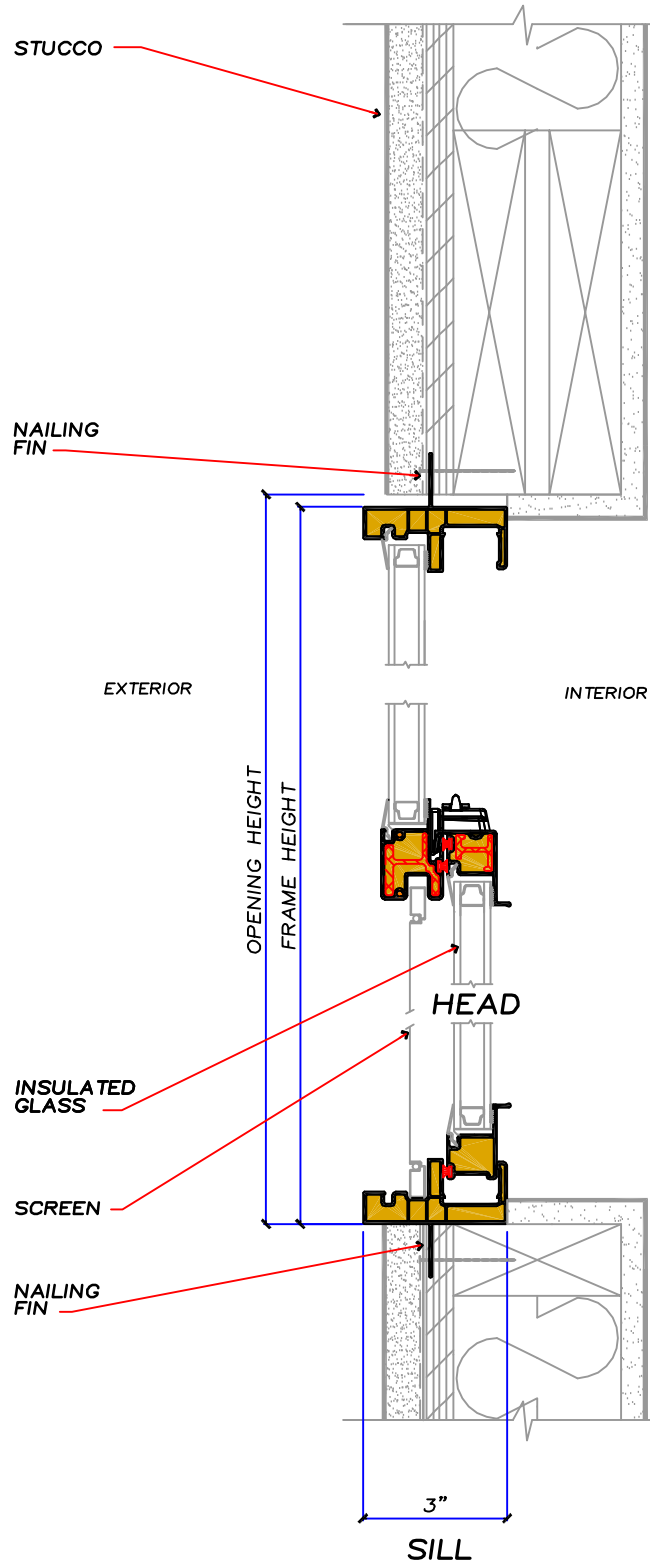

# SINGLE-HUNG

WALL SECTIONS

## STUDIO SERIES STUCCO

NOTE:  
FOLLOW THE AMSCO INSTALLATION AND  
FLASHING GUIDELINES RECOMMENDED  
FOR PROPER HEAD, JAMB AND SILL  
FLASHING PROCEDURES

VERTICAL SECTION  
SCALE 3" = 1'-0"