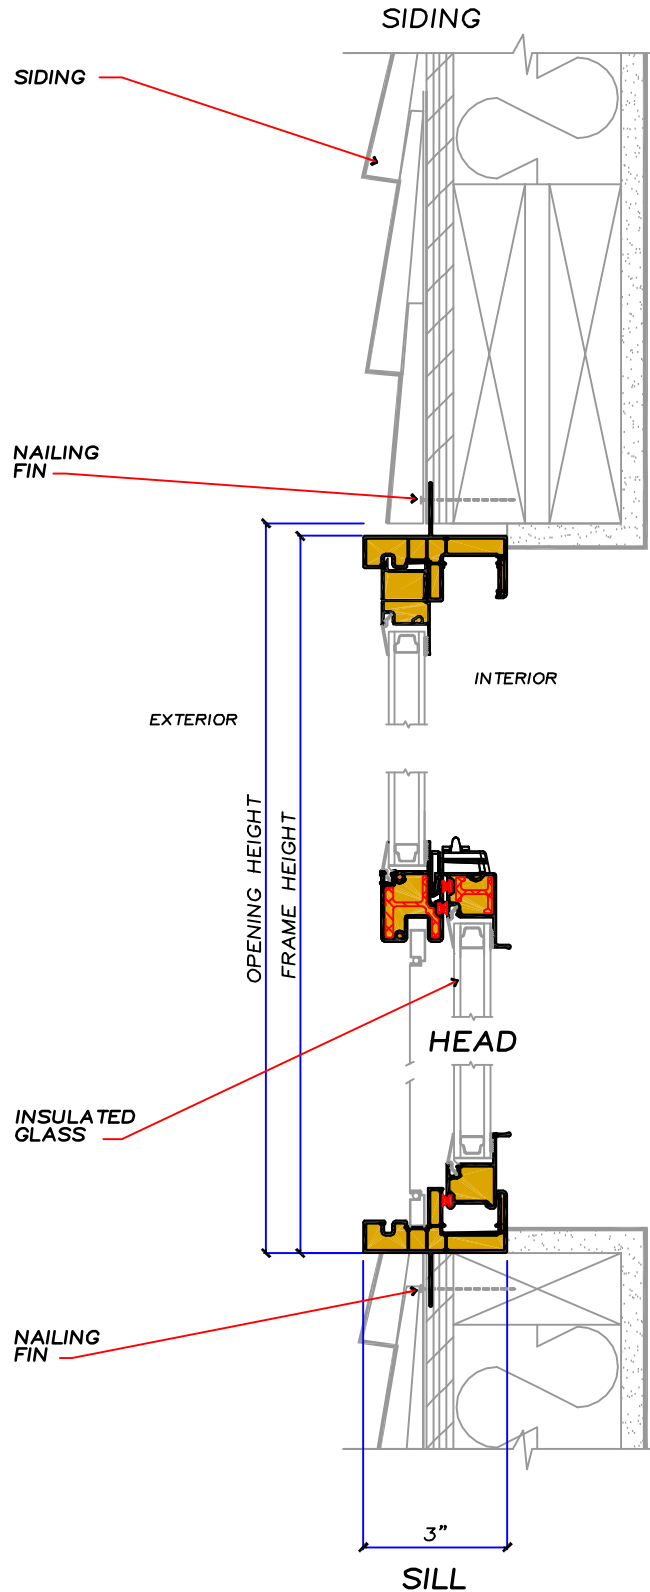

SINGLE-HUNG

WALL SECTIONS

STUDIO SERIES EQUAL LITE

NOTE:
FOLLOW THE AMSCO INSTALLATION AND
FLASHING GUIDELINES RECOMMENDED
FOR PROPER HEAD, JAMB AND SILL
FLASHING PROCEDURES

VERTICAL SECTION
SCALE 3" = 1'-0"