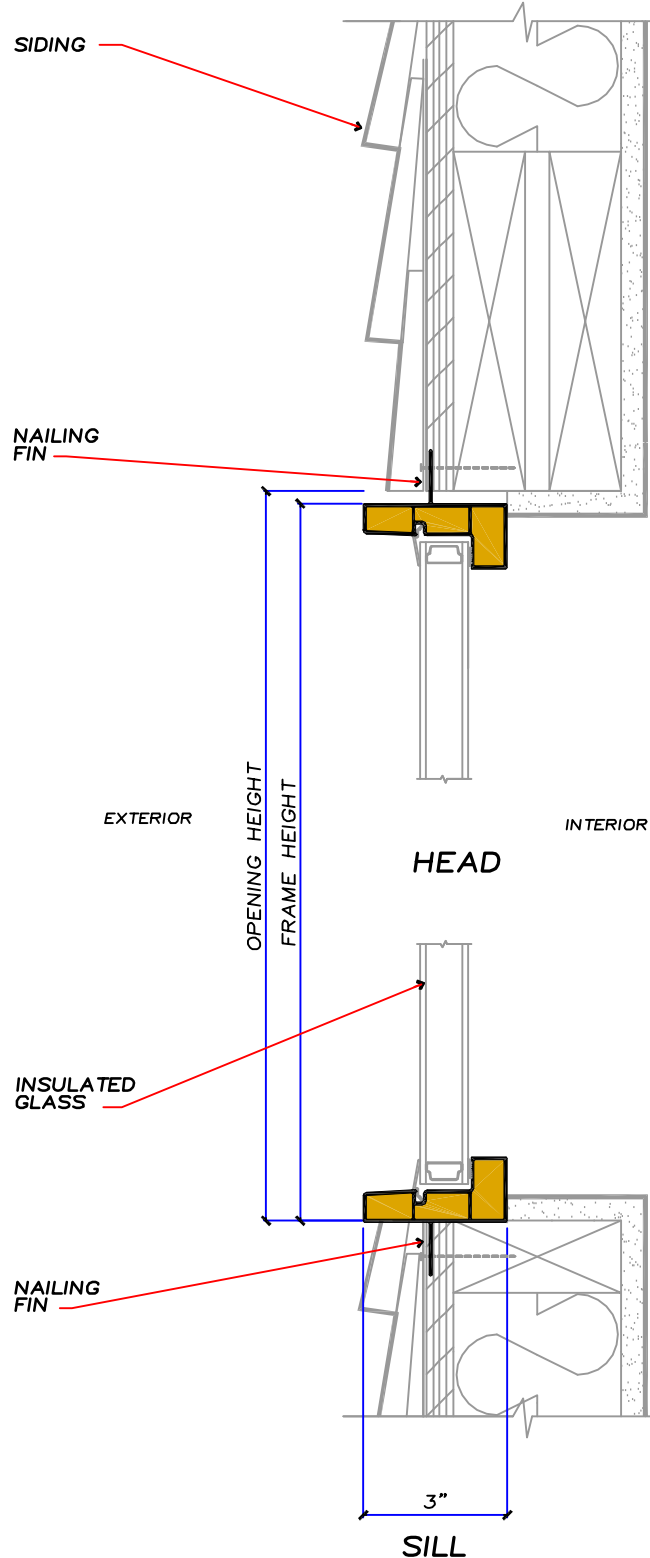

PICTURE

WALL SECTIONS

STUDIO SERIES SIDING

NOTE:
FOLLOW THE AMSCO INSTALLATION AND
FLASHING GUIDELINES RECOMMENDED
FOR PROPER HEAD, JAMB AND SILL
FLASHING PROCEDURES

VERTICAL SECTION
SCALE 3" = 1'-0"