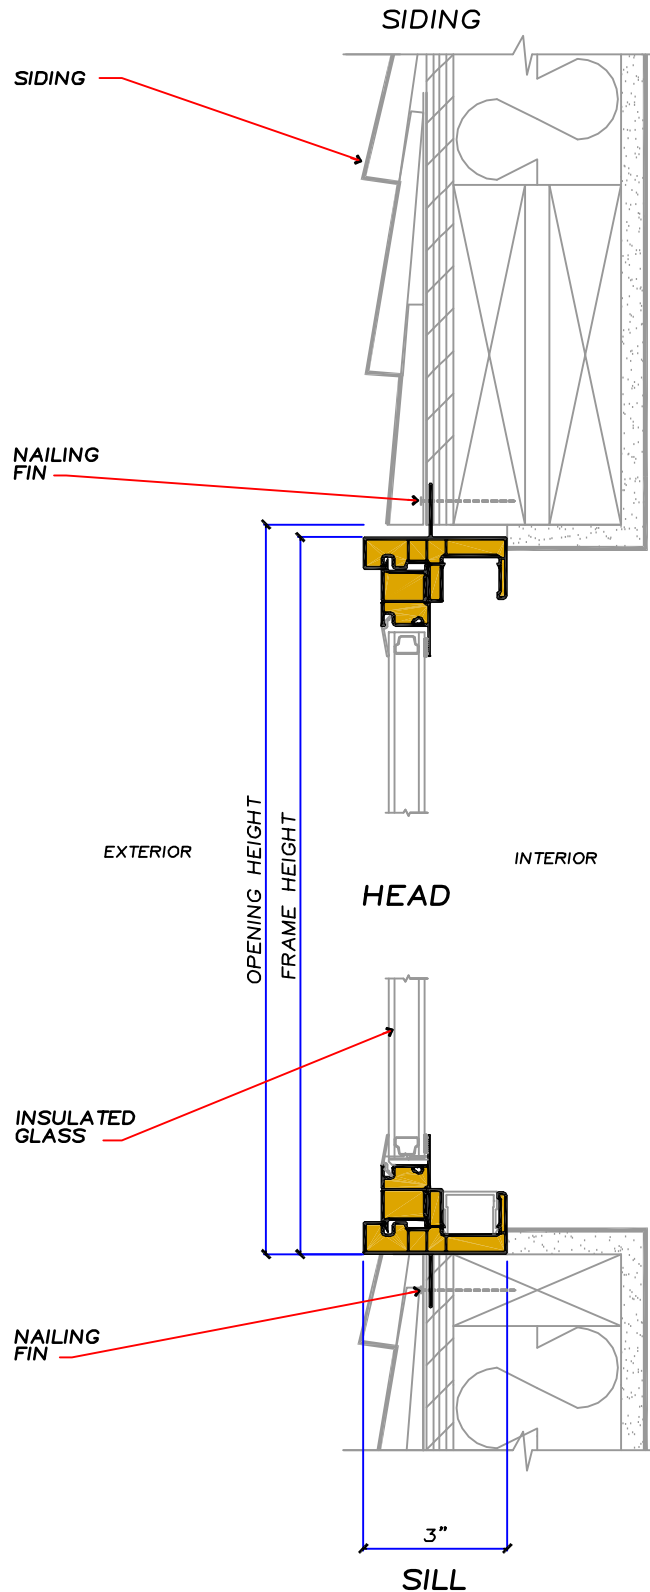

PICTURE

WALL SECTIONS

STUDIO SERIES EQUAL LITE

NOTE:
FOLLOW THE AMSCO INSTALLATION AND
FLASHING GUIDELINES RECOMMENDED
FOR PROPER HEAD, JAMB AND SILL
FLASHING PROCEDURES

VERTICAL SECTION

SCALE 3" = 1'-0"