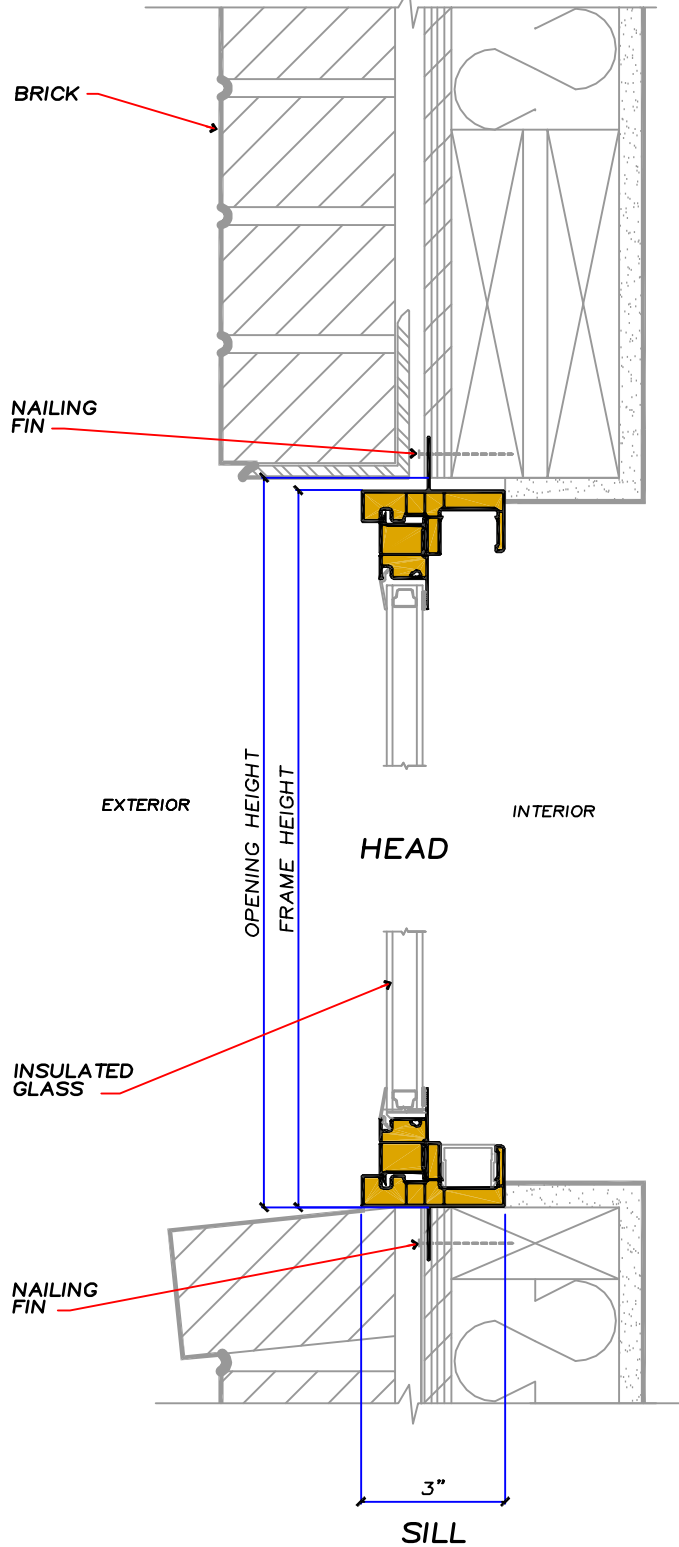

PICTURE

WALL SECTIONS

STUDIO SERIES EQUAL LITE

BRICK

NOTE:
FOLLOW THE AMSCO INSTALLATION AND
FLASHING GUIDELINES RECOMMENDED
FOR PROPER HEAD, JAMB AND SILL
FLASHING PROCEDURES

VERTICAL SECTION

SCALE 3" = 1'-0"