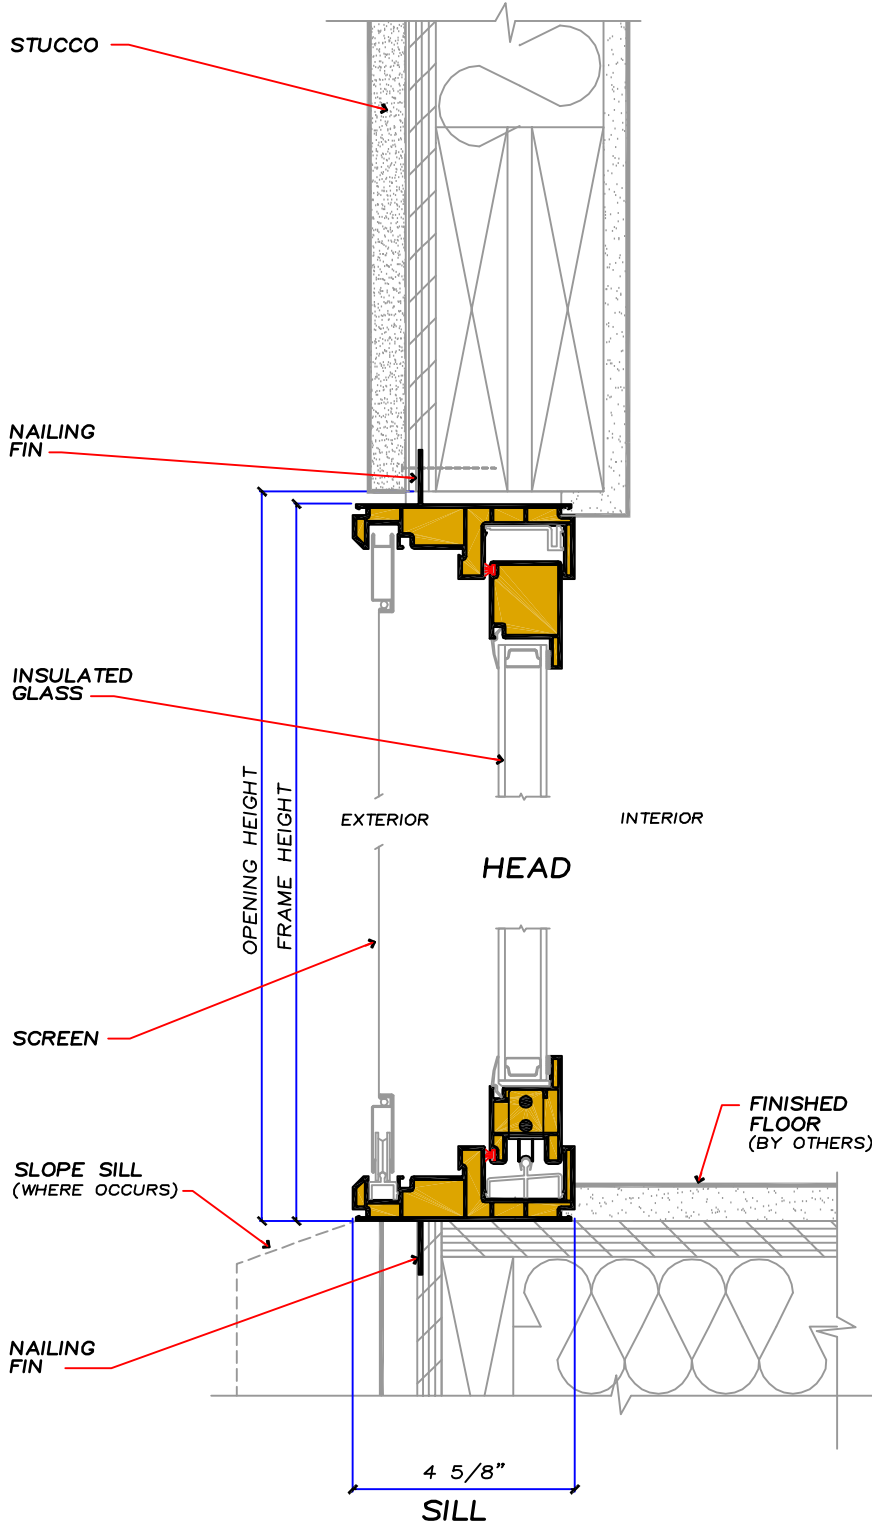

CONTEMPORARY PATIO DOOR

WALL SECTIONS

STUDIO SERIES STUCCO

NOTE:
FOLLOW THE AMSCO INSTALLATION AND
FLASHING GUIDELINES RECOMMENDED
FOR PROPER HEAD, JAMB AND SILL
FLASHING PROCEDURES

VERTICAL SECTION
SCALE 3" = 1'-0"