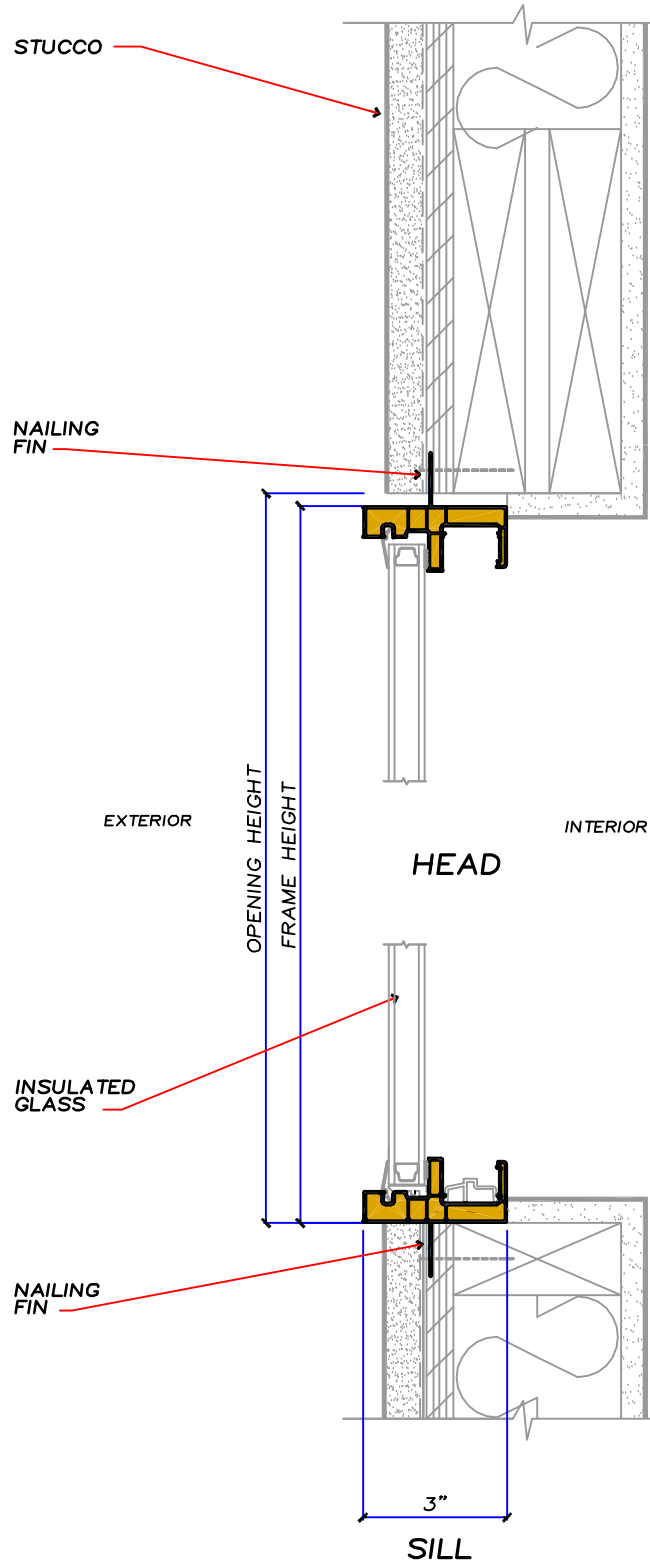

HORIZONTAL SLIDER

WALL SECTIONS

STUDIO SERIES STUCCO

NOTE:
FOLLOW THE AMSCO INSTALLATION AND
FLASHING GUIDELINES RECOMMENDED
FOR PROPER HEAD, JAMB AND SILL
FLASHING PROCEDURES

VERTICAL SECTION
SCALE 3" = 1'-0"