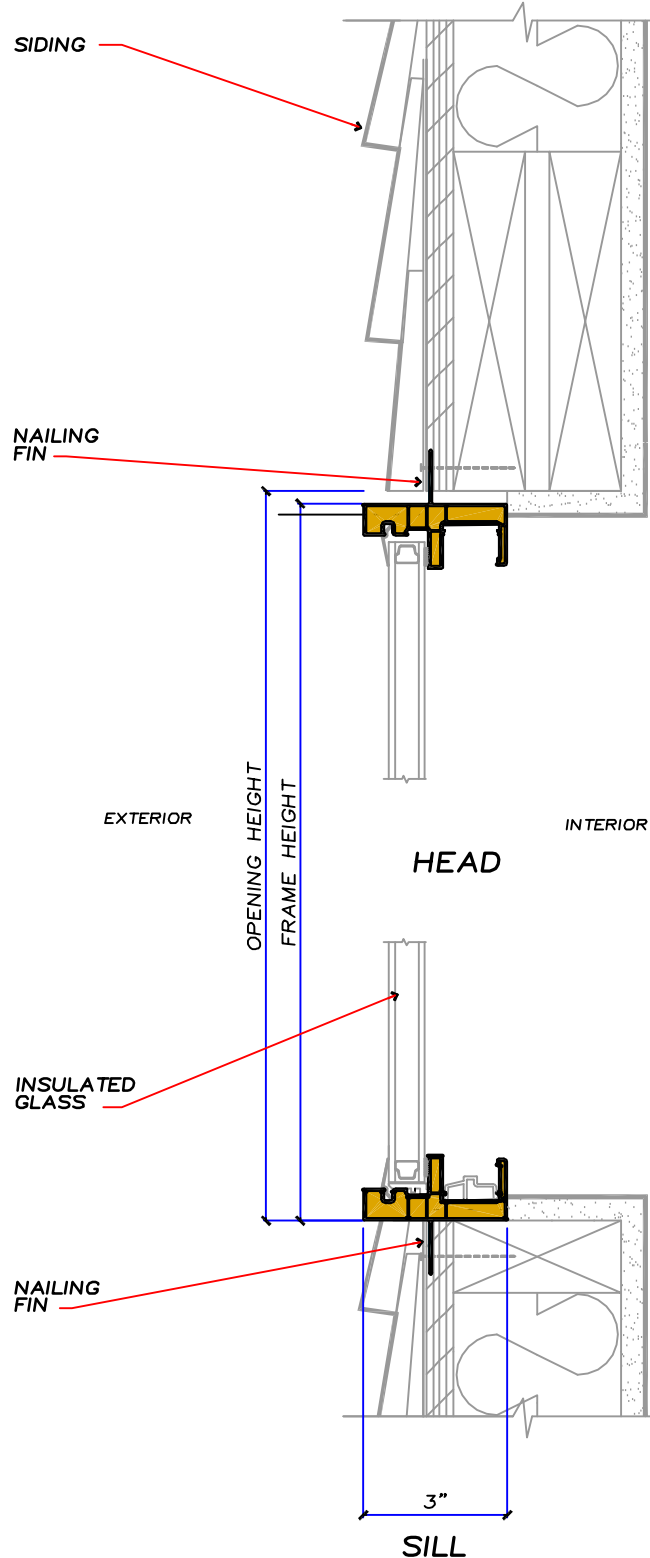

HORIZONTAL SLIDER

WALL SECTIONS

STUDIO SERIES SIDING

NOTE:
FOLLOW THE AMSCO INSTALLATION AND
FLASHING GUIDELINES RECOMMENDED
FOR PROPER HEAD, JAMB AND SILL
FLASHING PROCEDURES

VERTICAL SECTION
SCALE 3" = 1'-0"