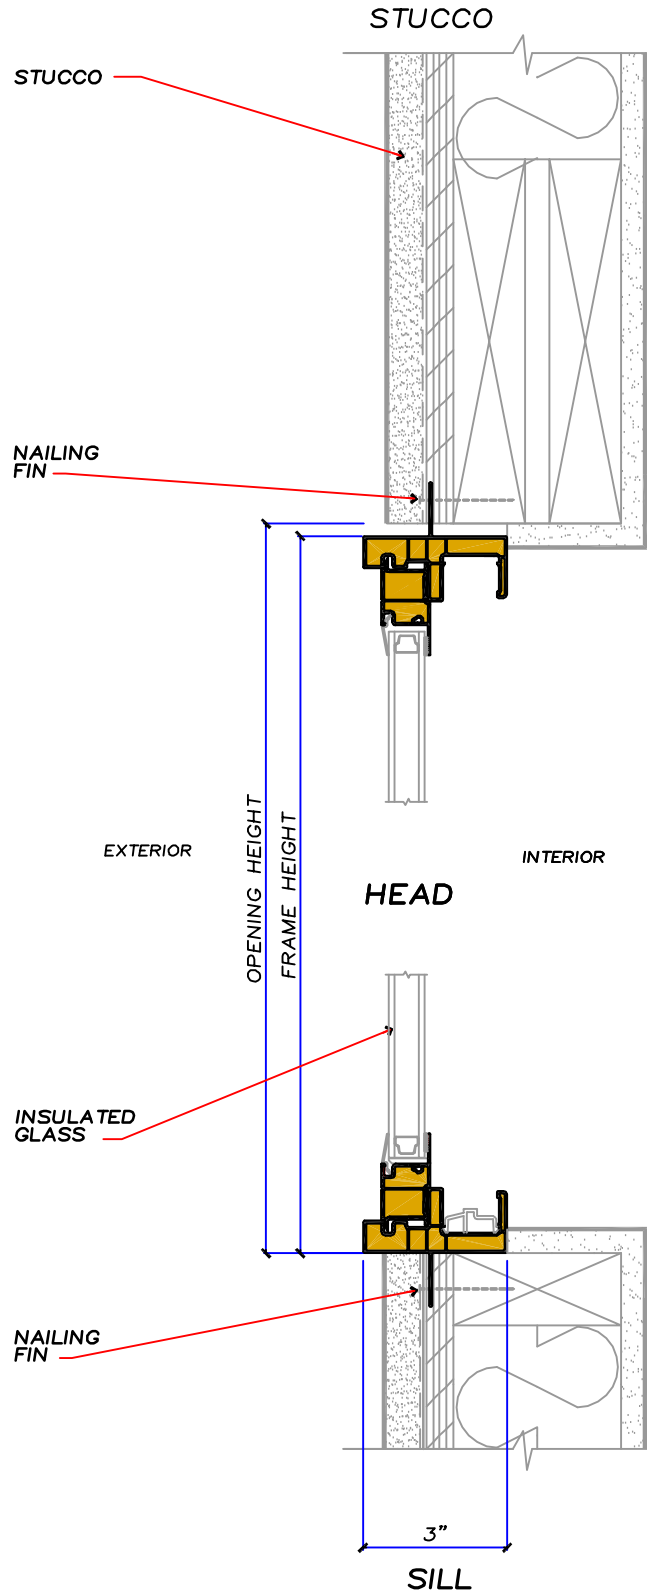

HORIZONTAL SLIDER

WALL SECTIONS

STUDIO SERIES EQUAL LITE

NOTE:
FOLLOW THE AMSCO INSTALLATION AND
FLASHING GUIDELINES RECOMMENDED
FOR PROPER HEAD, JAMB AND SILL
FLASHING PROCEDURES

VERTICAL SECTION

SCALE 3" = 1'-0"