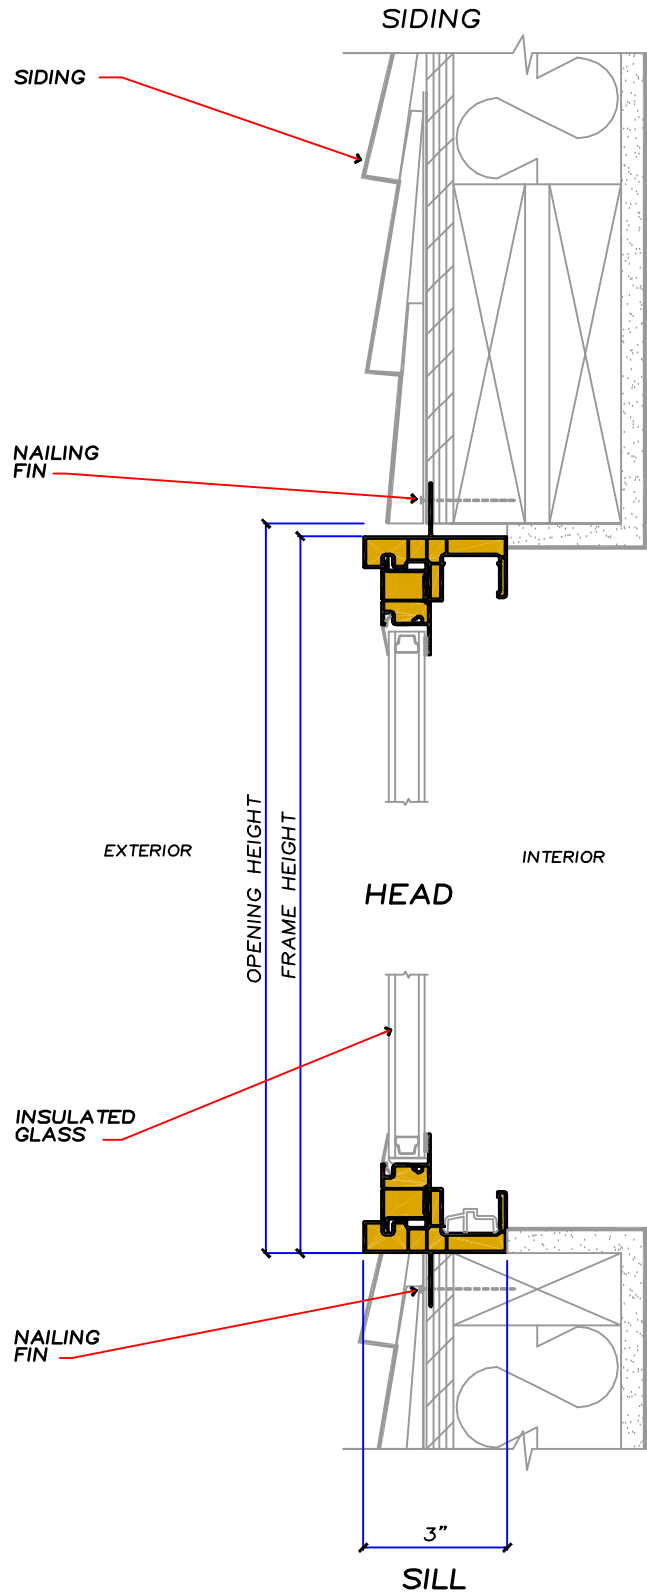

HORIZONTAL SLIDER

WALL SECTIONS

STUDIO SERIES EQUAL LITE

NOTE:
FOLLOW THE AMSCO INSTALLATION AND
FLASHING GUIDELINES RECOMMENDED
FOR PROPER HEAD, JAMB AND SILL
FLASHING PROCEDURES

VERTICAL SECTION
SCALE 3" = 1'-0"