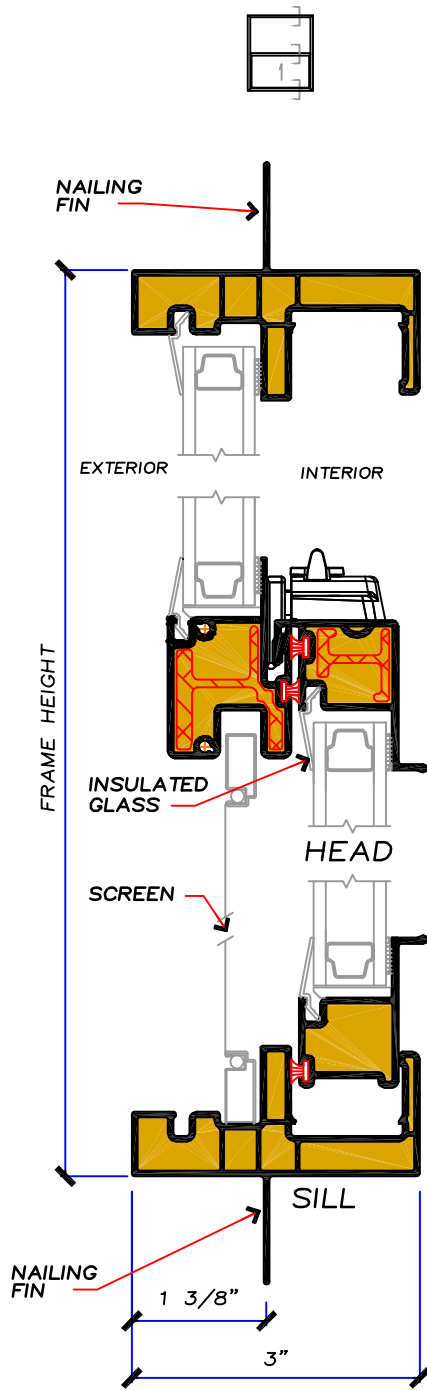

SINGLE-HUNG

DETAIL SECTIONS

STUDIO SERIES

1 3/8" NAIL FIN

VERTICAL SECTION
SCALE 6" = 1'-0"

HORIZONTAL SECTION
FIXED LITE
SCALE 6" = 1'-0"

HORIZONTAL SECTION
VENT
SCALE 6" = 1'-0"