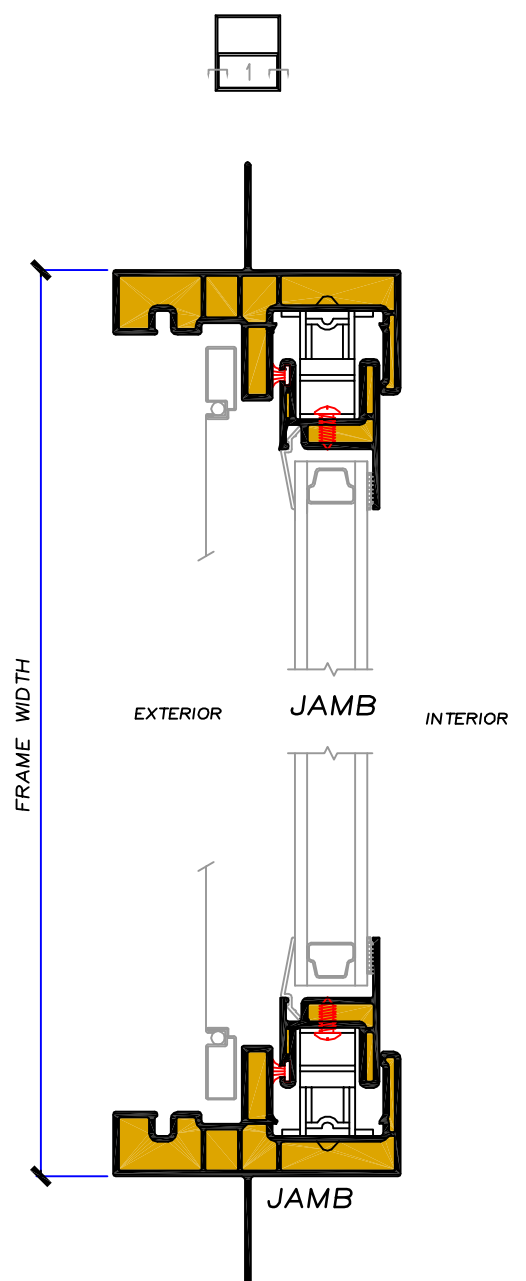

SINGLE-HUNG

DETAIL SECTIONS

STUDIO SERIES

1 3/8" NAIL FIN

VERTICAL SECTION
SCALE 6" = 1'-0"

HORIZONTAL SECTION
FIXED LITE
SCALE 6" = 1'-0"

HORIZONTAL SECTION
VENT
SCALE 6" = 1'-0"