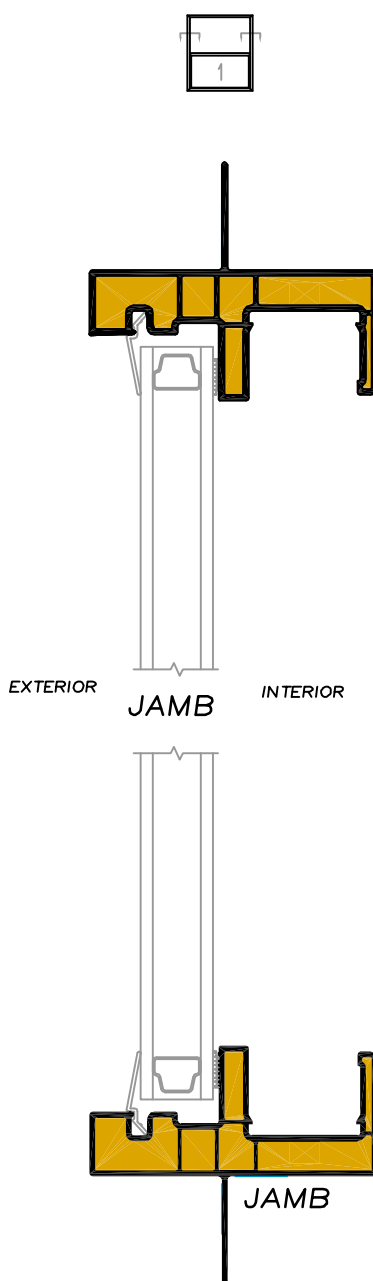

SINGLE-HUNG

DETAIL SECTIONS

STUDIO SERIES

1 3/8" NAIL FIN

VERTICAL SECTION
SCALE 6" = 1'-0"

HORIZONTAL SECTION
FIXED LITE
SCALE 6" = 1'-0"

HORIZONTAL SECTION
VENT
SCALE 6" = 1'-0"