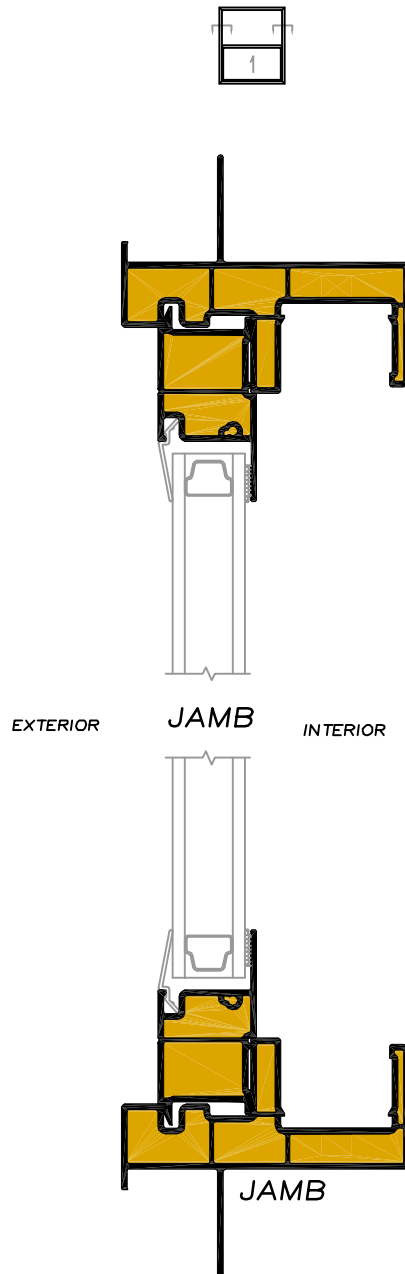

SINGLE-HUNG

DETAIL SECTIONS

STUDIO SERIES EQUAL LITE

1" NAIL FIN

VERTICAL SECTION
SCALE 6" = 1'-0"

HORIZONTAL SECTION
FIXED LITE
SCALE 6" = 1'-0"

HORIZONTAL SECTION
VENT
SCALE 6" = 1'-0"