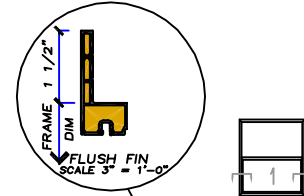

SINGLE-HUNG

DETAIL SECTIONS

STUDIO SERIES EQUAL LITE

1" NAIL FIN

VERTICAL SECTION
SCALE 6" = 1'-0"

HORIZONTAL SECTION
FIXED LITE
SCALE 6" = 1'-0"

HORIZONTAL SECTION
VENT
SCALE 6" = 1'-0"