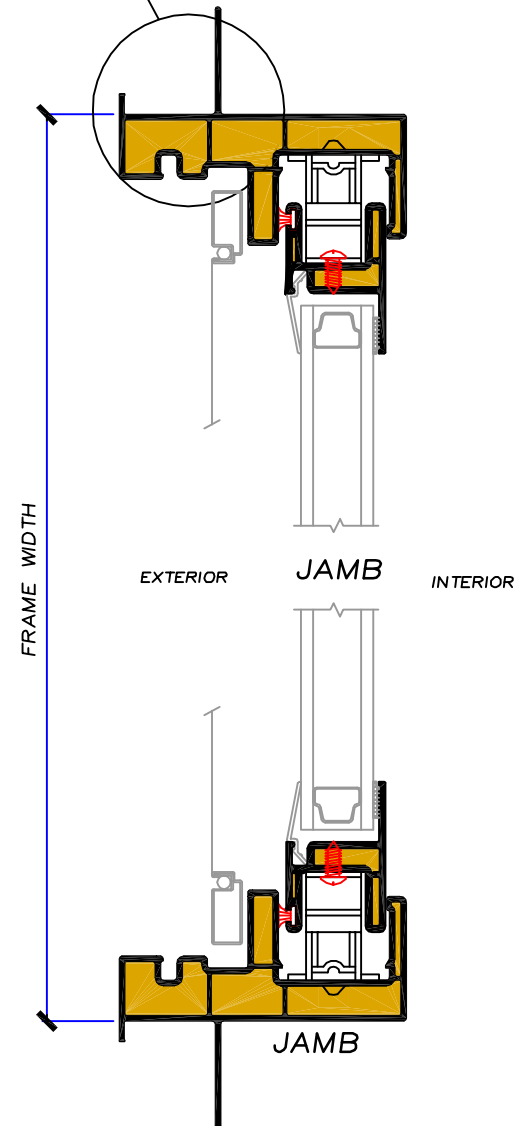

SINGLE-HUNG

DETAIL SECTIONS

STUDIO SERIES EQUAL LITE

1" NAIL FIN

VERTICAL SECTION
SCALE 6" = 1'-0"

HORIZONTAL SECTION
FIXED LITE
SCALE 6" = 1'-0"

HORIZONTAL SECTION
VENT
SCALE 6" = 1'-0"