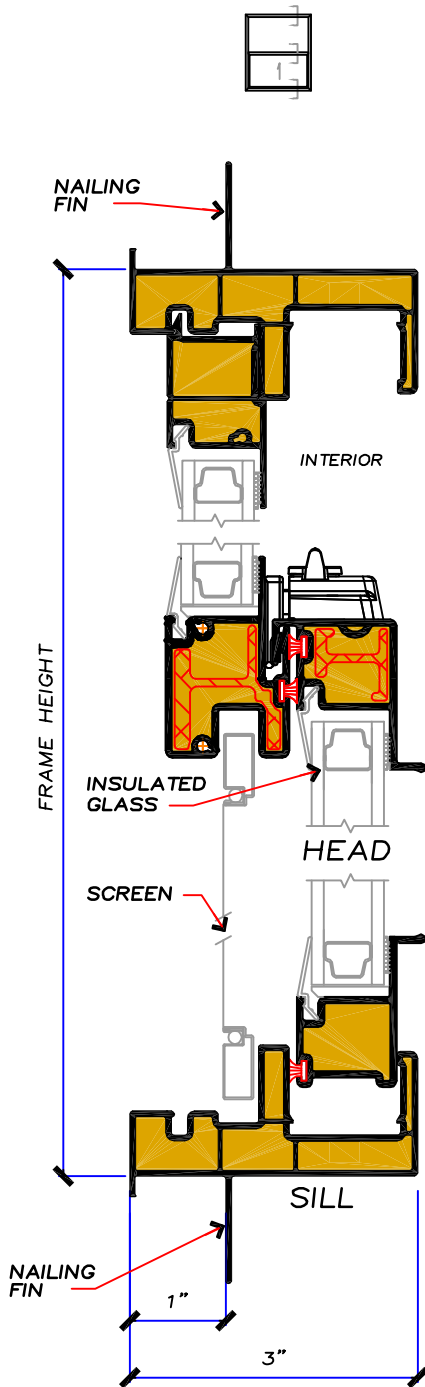

SINGLE-HUNG

DETAIL SECTIONS

STUDIO SERIES EQUAL LITE

1" NAIL FIN

VERTICAL SECTION
SCALE 6" = 1'-0"

HORIZONTAL SECTION
FIXED LITE
SCALE 6" = 1'-0"

HORIZONTAL SECTION
VENT
SCALE 6" = 1'-0"