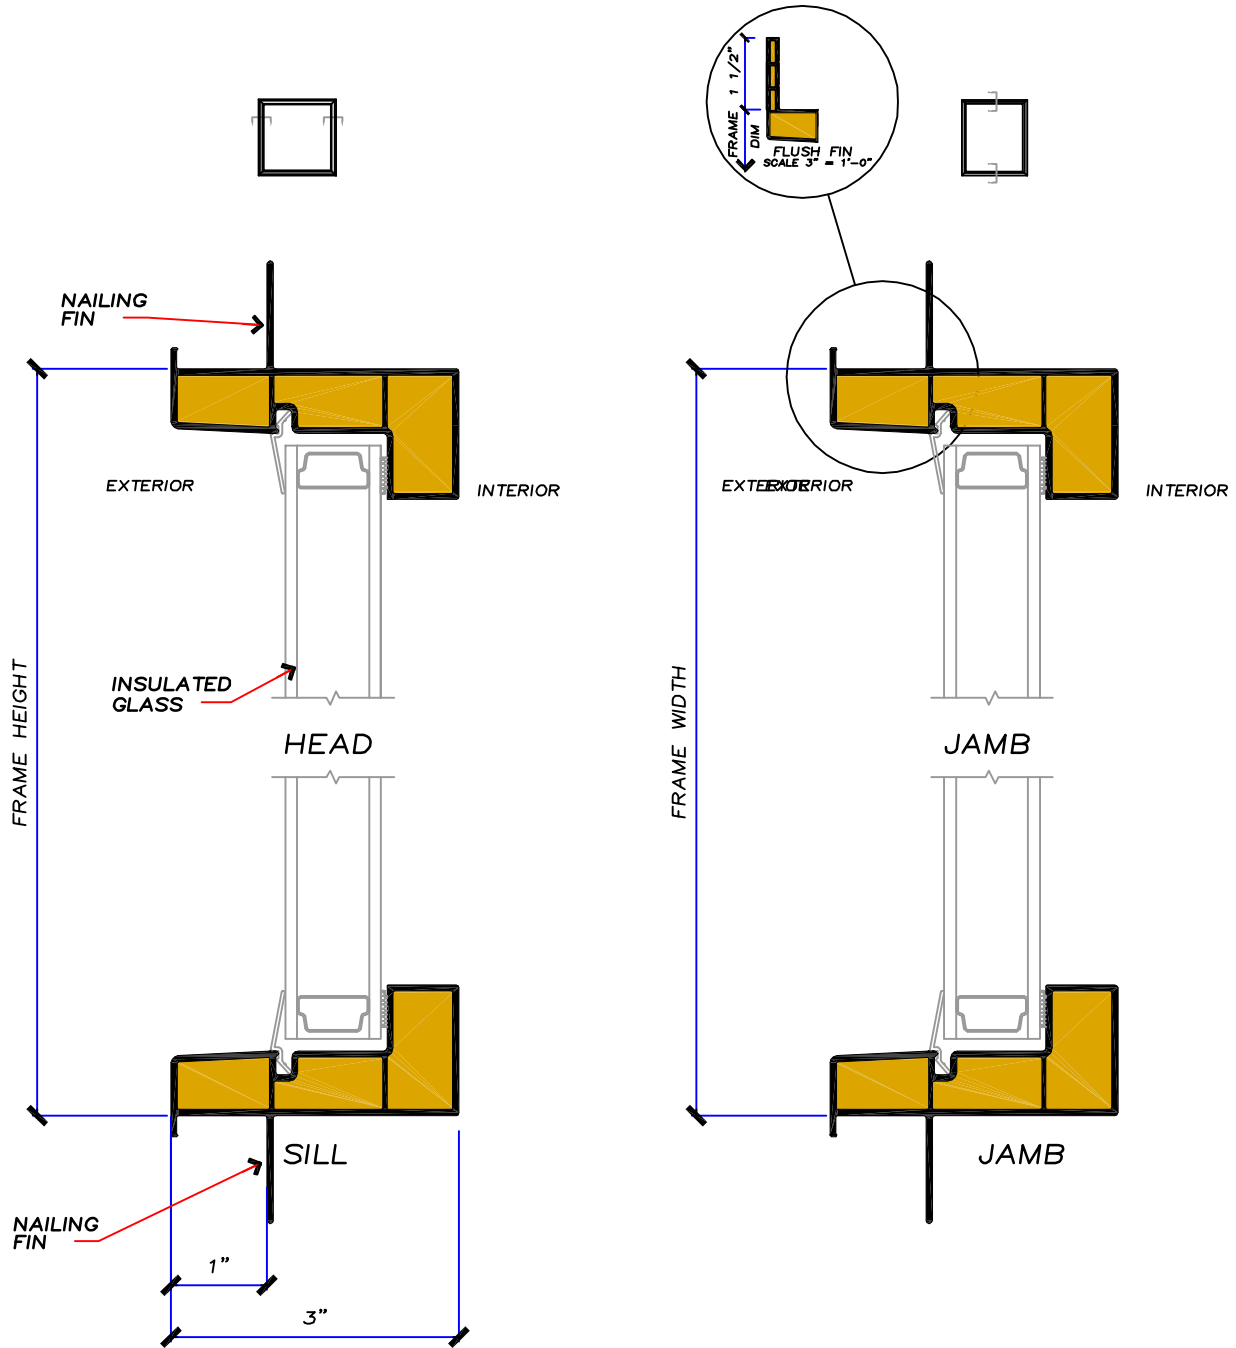

# PICTURE

DETAIL SECTIONS

## STUDIO SERIES

1" NAIL FIN

VERTICAL SECTION  
SCALE 6" = 1'-0"

HORIZONTAL SECTION  
SCALE 6" = 1'-0"