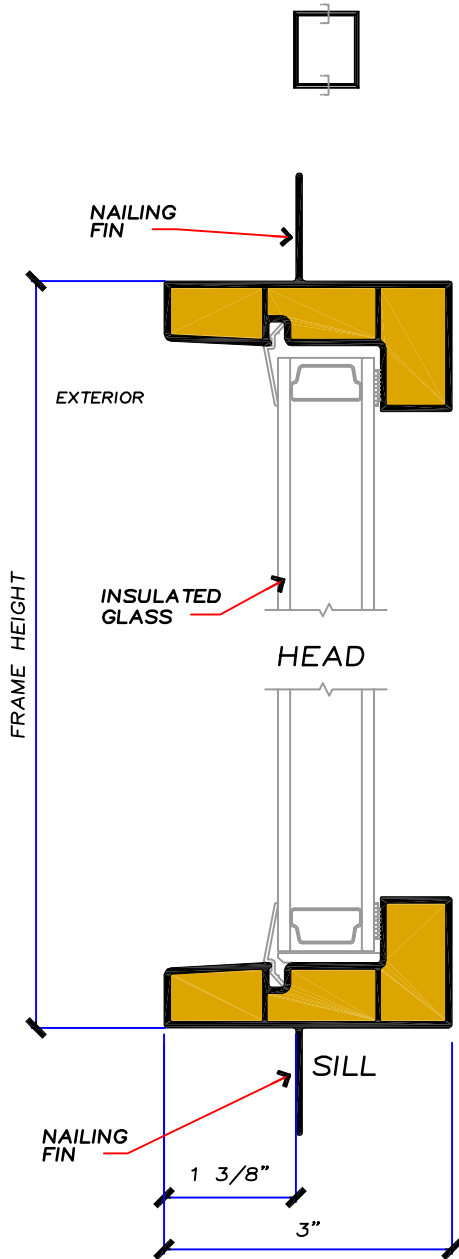

# PICTURE

DETAIL SECTIONS

## STUDIO SERIES

1 3/8" NAIL FIN

VERTICAL SECTION  
SCALE 6" = 1'-0"

HORIZONTAL SECTION  
SCALE 6" = 1'-0"