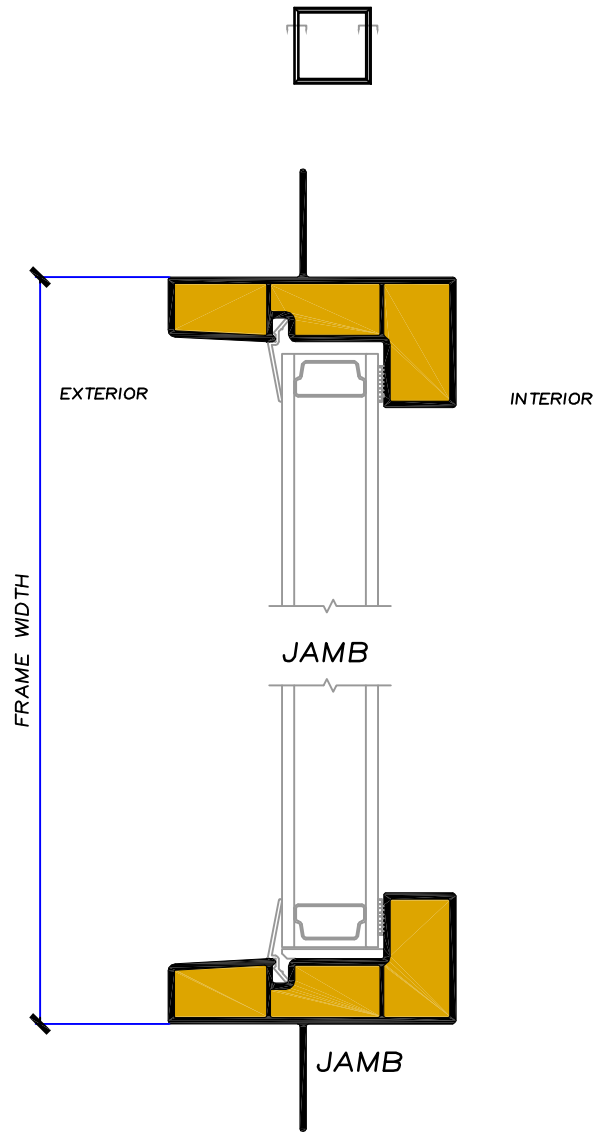

# PICTURE

DETAIL SECTIONS

## STUDIO SERIES

1 3/8" NAIL FIN

VERTICAL SECTION  
SCALE 6" = 1'-0"

HORIZONTAL SECTION  
SCALE 6" = 1'-0"