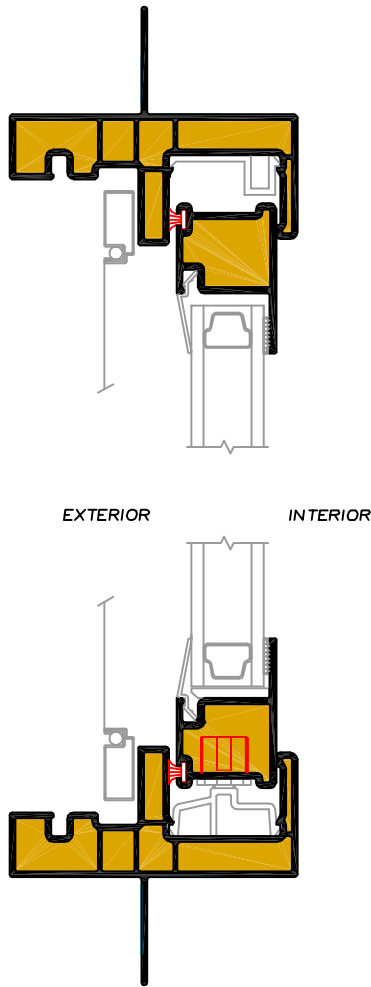

HORIZONTAL SLIDER

DETAIL SECTIONS

STUDIO SERIES

1 3/8" NAIL FIN

VERTICAL SECTION
FIXED LITE
SCALE 6" = 1'-0"

VERTICAL SECTION
VENT
SCALE 6" = 1'-0"

HORIZONTAL SECTION
SCALE 6" = 1'-0"