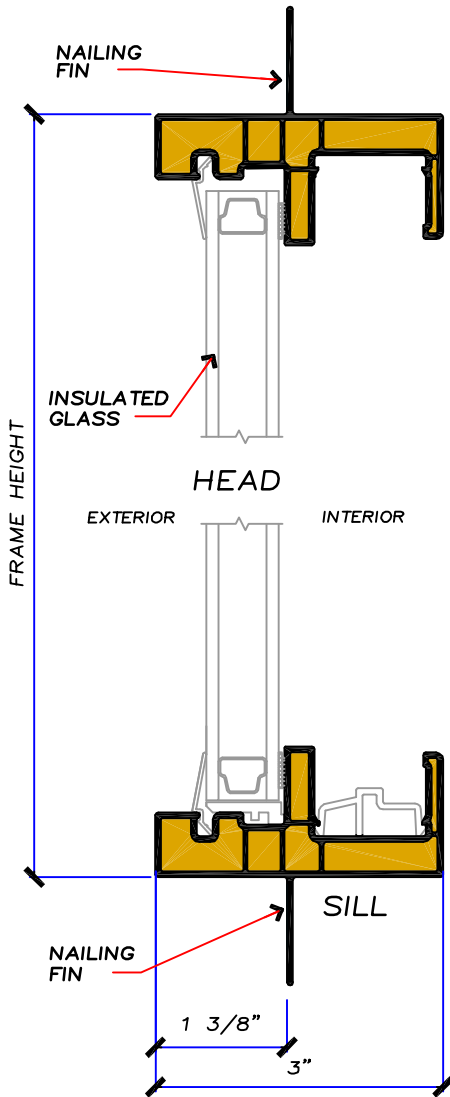

HORIZONTAL SLIDER

DETAIL SECTIONS

STUDIO SERIES

1 3/8" NAIL FIN

VERTICAL SECTION
FIXED LITE
SCALE 6" = 1'-0"

VERTICAL SECTION
VENT
SCALE 6" = 1'-0"

HORIZONTAL SECTION
SCALE 6" = 1'-0"