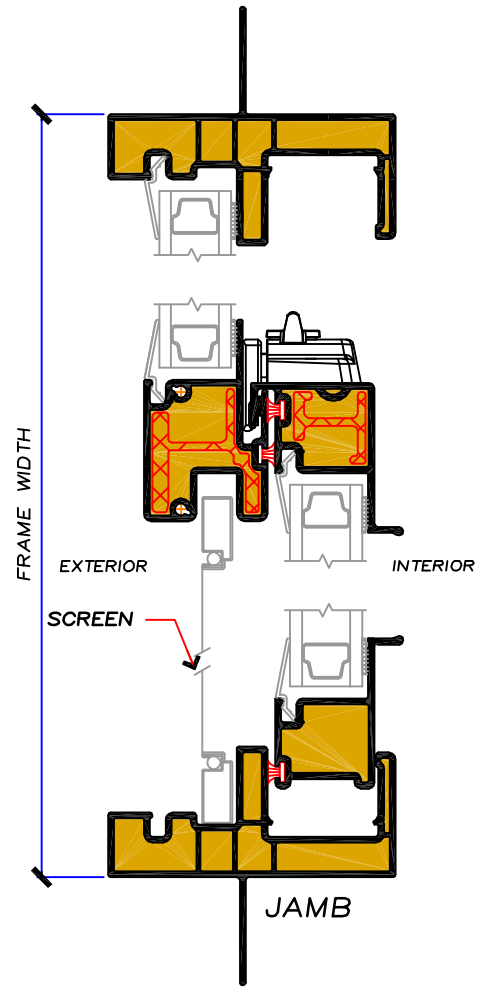

HORIZONTAL SLIDER

DETAIL SECTIONS

STUDIO SERIES

1 3/8" NAIL FIN

VERTICAL SECTION
FIXED LITE
SCALE 6" = 1'-0"

VERTICAL SECTION
VENT
SCALE 6" = 1'-0"

HORIZONTAL SECTION
SCALE 6" = 1'-0"