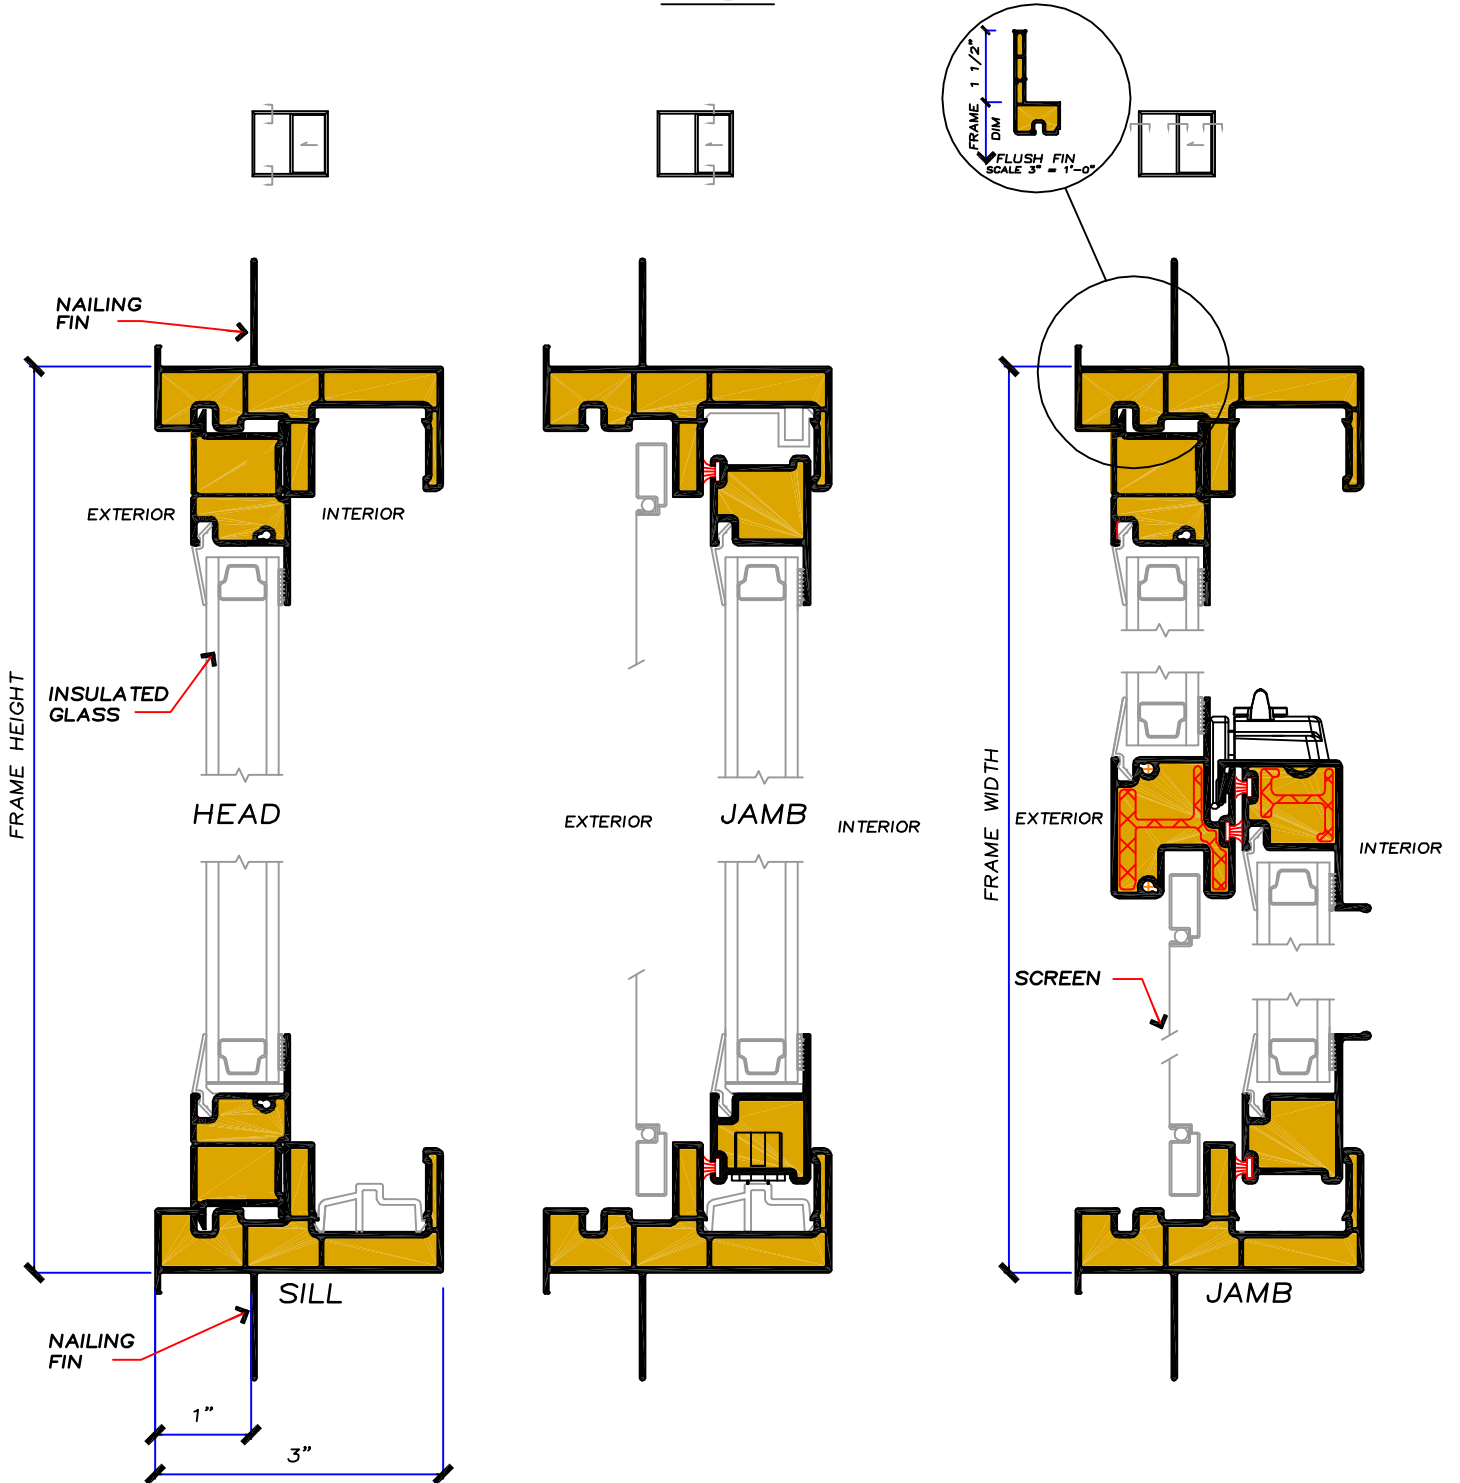

HORIZONTAL SLIDER

DETAIL SECTIONS

STUDIO SERIES EQUAL LITE

1" NAIL FIN

VERTICAL
SECTION
FIXED LITE
SCALE 6" = 1'-0"

VERTICAL
SECTION
VENT
SCALE 6" = 1'-0"

HORIZONTAL
SECTION
SCALE 6" = 1'-0"