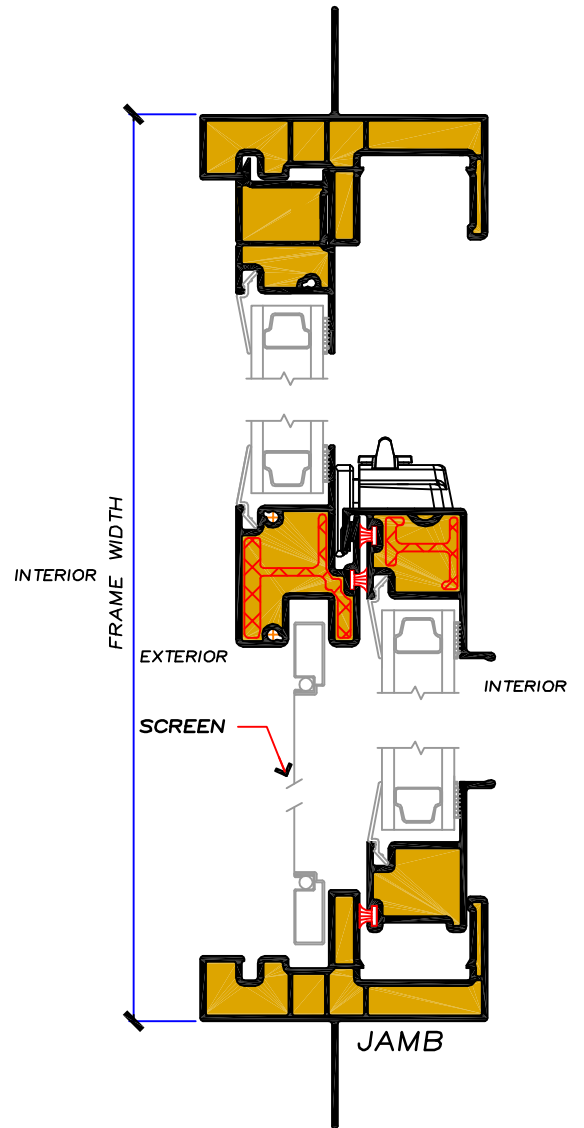

# HORIZONTAL SLIDER

DETAIL SECTIONS

## STUDIO SERIES EQUAL LITE

1 3/8" NAIL FIN

VERTICAL  
SECTION  
FIXED LITE  
SCALE 6" = 1'-0"

VERTICAL  
SECTION  
VENT  
SCALE 6" = 1'-0"

HORIZONTAL  
SECTION  
SCALE 6" = 1'-0"