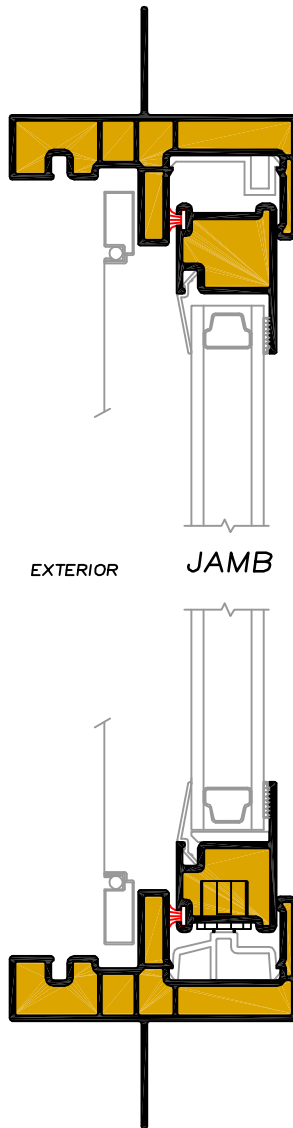

# HORIZONTAL SLIDER

DETAIL SECTIONS

## STUDIO SERIES EQUAL LITE

1 3/8" NAIL FIN

VERTICAL  
SECTION  
FIXED LITE  
SCALE 6" = 1'-0"

VERTICAL  
SECTION  
VENT  
SCALE 6" = 1'-0"

HORIZONTAL  
SECTION  
SCALE 6" = 1'-0"