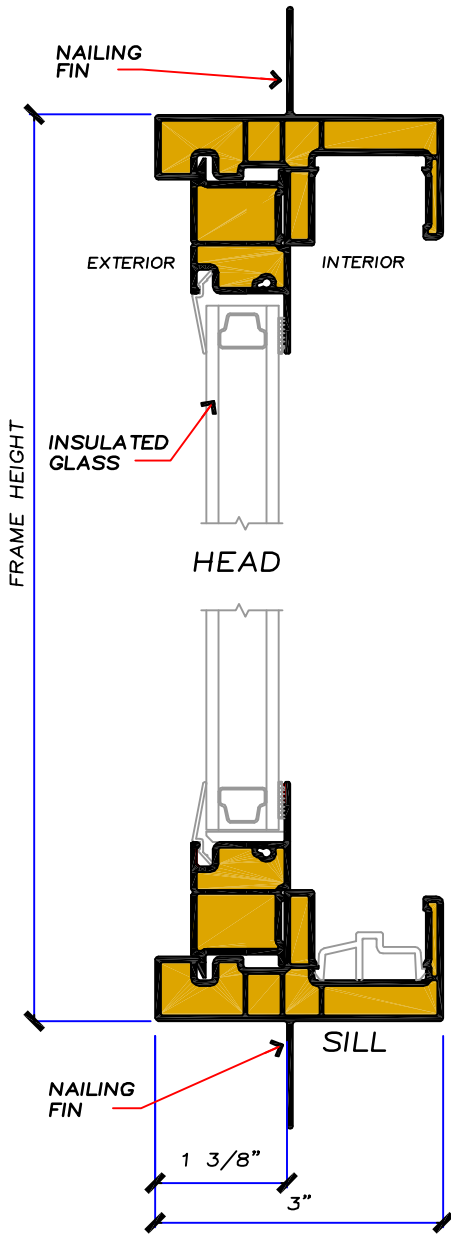

# HORIZONTAL SLIDER

DETAIL SECTIONS

## STUDIO SERIES EQUAL LITE

1 3/8" NAIL FIN

VERTICAL  
SECTION  
FIXED LITE  
SCALE 6" = 1'-0"

VERTICAL  
SECTION  
VENT  
SCALE 6" = 1'-0"

HORIZONTAL  
SECTION  
SCALE 6" = 1'-0"