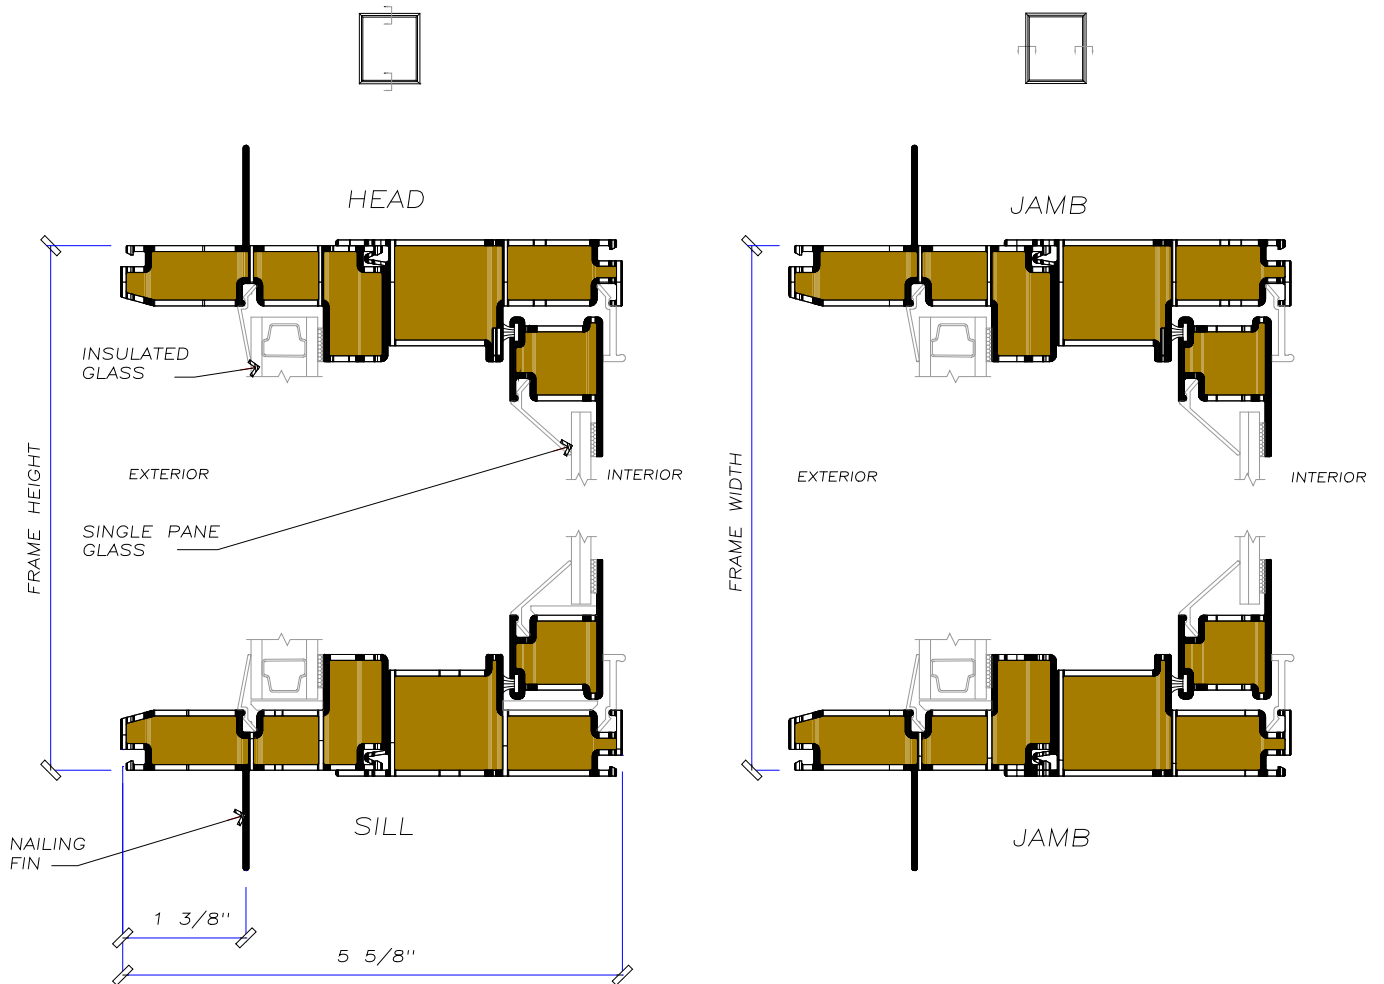

PICTURE

DETAIL SECTIONS

SERENITY SERIES

VERTICAL SECTION
SCALE 6" = 1'-0"

HORIZONTAL SECTION
SCALE 6" = 1'-0"