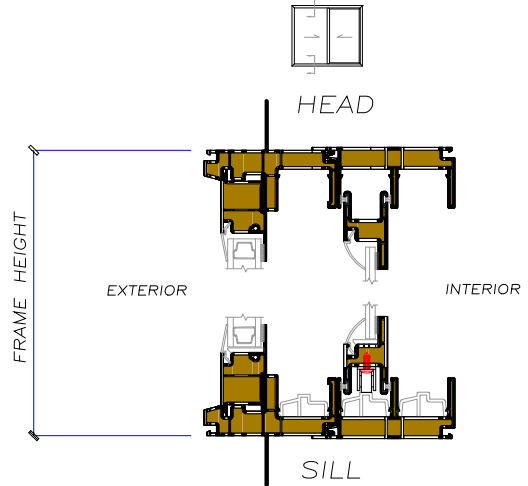

SINGLE VENT
HORIZONTAL SLIDER
 DETAIL SECTIONS

SERENITY SERIES

HORIZONTAL SECTION
 SCALE 6" = 1'-0"

VERTICAL SECTION FIXED
 SCALE 3" = 1'-0"

VERTICAL SECTION VENT
 SCALE 6" = 1'-0"