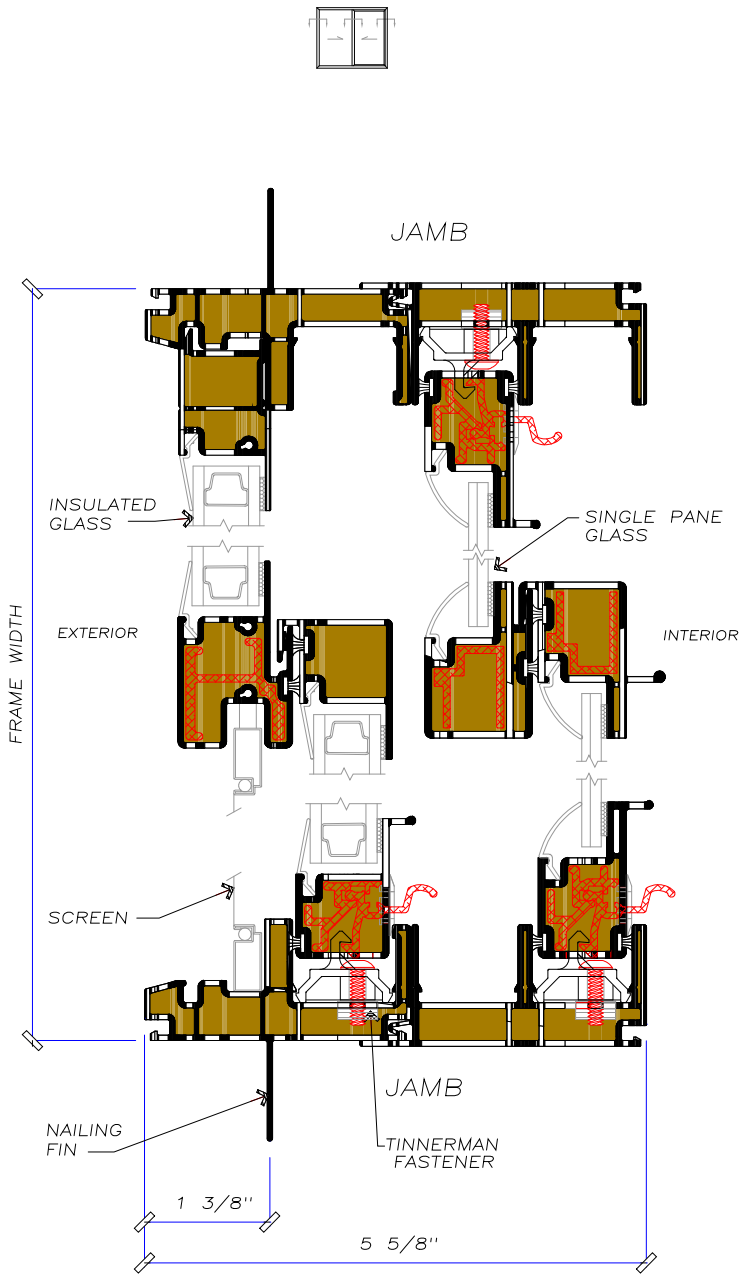

SINGLE VENT
HORIZONTAL SLIDER
 DETAIL SECTIONS

SERENITY SERIES

HORIZONTAL SECTION
 SCALE 6" = 1'-0"

VERTICAL SECTION FIXED
 SCALE 3" = 1'-0"

VERTICAL SECTION VENT
 SCALE 6" = 1'-0"