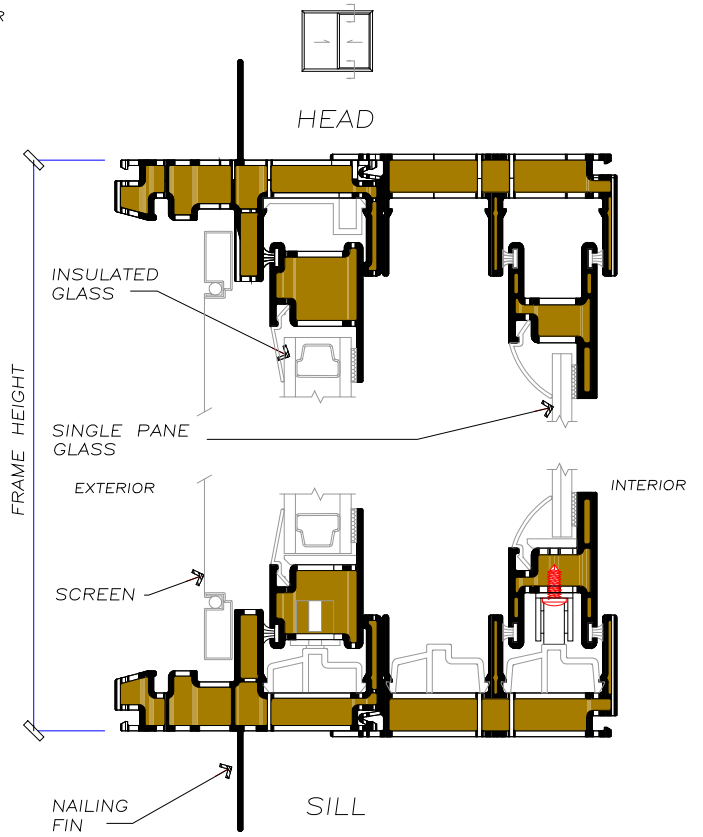

SINGLE VENT
HORIZONTAL SLIDER
 DETAIL SECTIONS

SERENITY SERIES

HORIZONTAL SECTION
 SCALE 6" = 1'-0"

VERTICAL SECTION FIXED
 SCALE 3" = 1'-0"

VERTICAL SECTION VENT
 SCALE 6" = 1'-0"