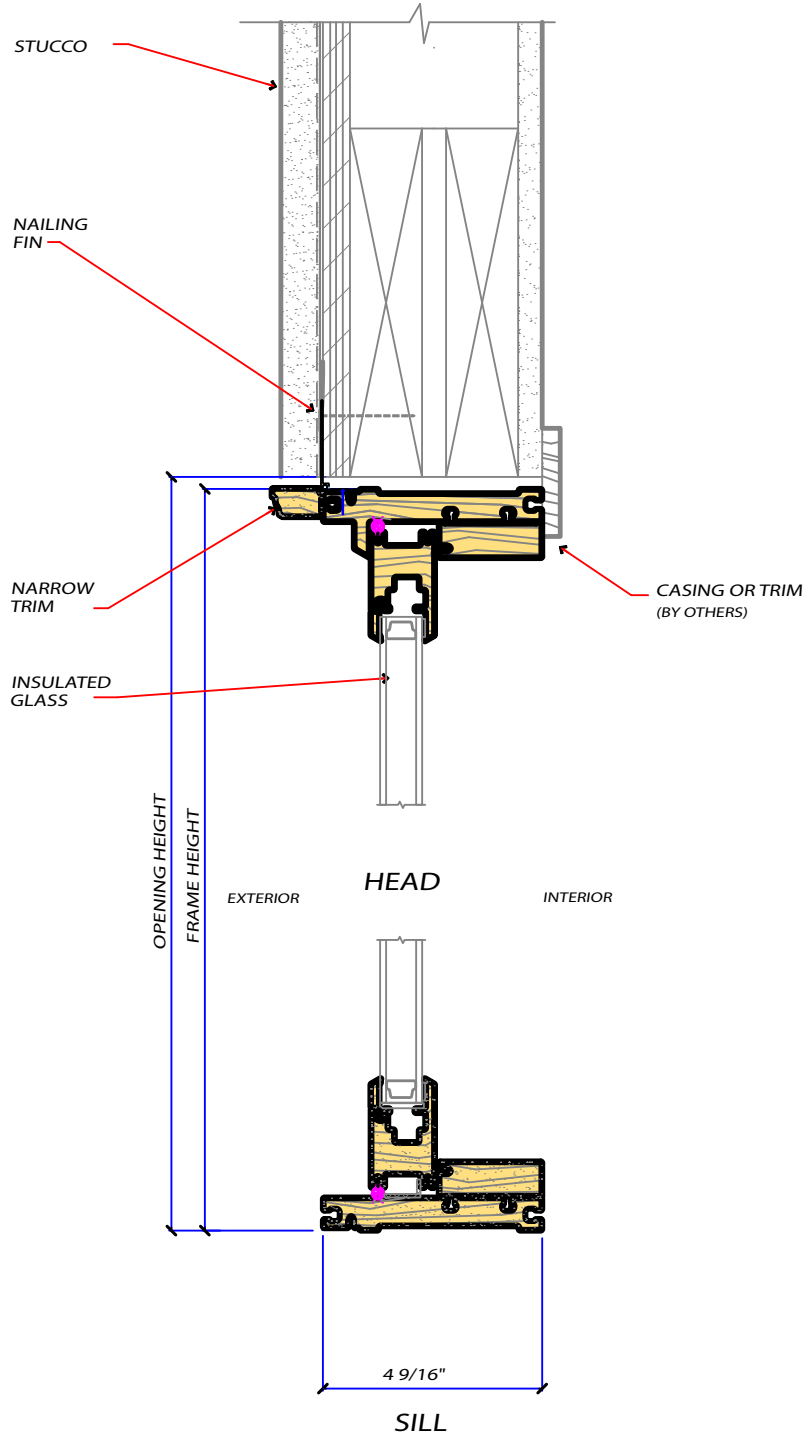

# PICTURE-TRANSOM

WALL SECTIONS

## RENAISSANCE SERIES STUCCO

NOTE:  
SEE FLASHING DETAIL  
SHEETS FOR RECOMMENDED  
HEAD, JAMB, AND SILL  
FLASHING PROCEDURES

### VERTICAL SECTION

SCALE 3" = 1'-0"