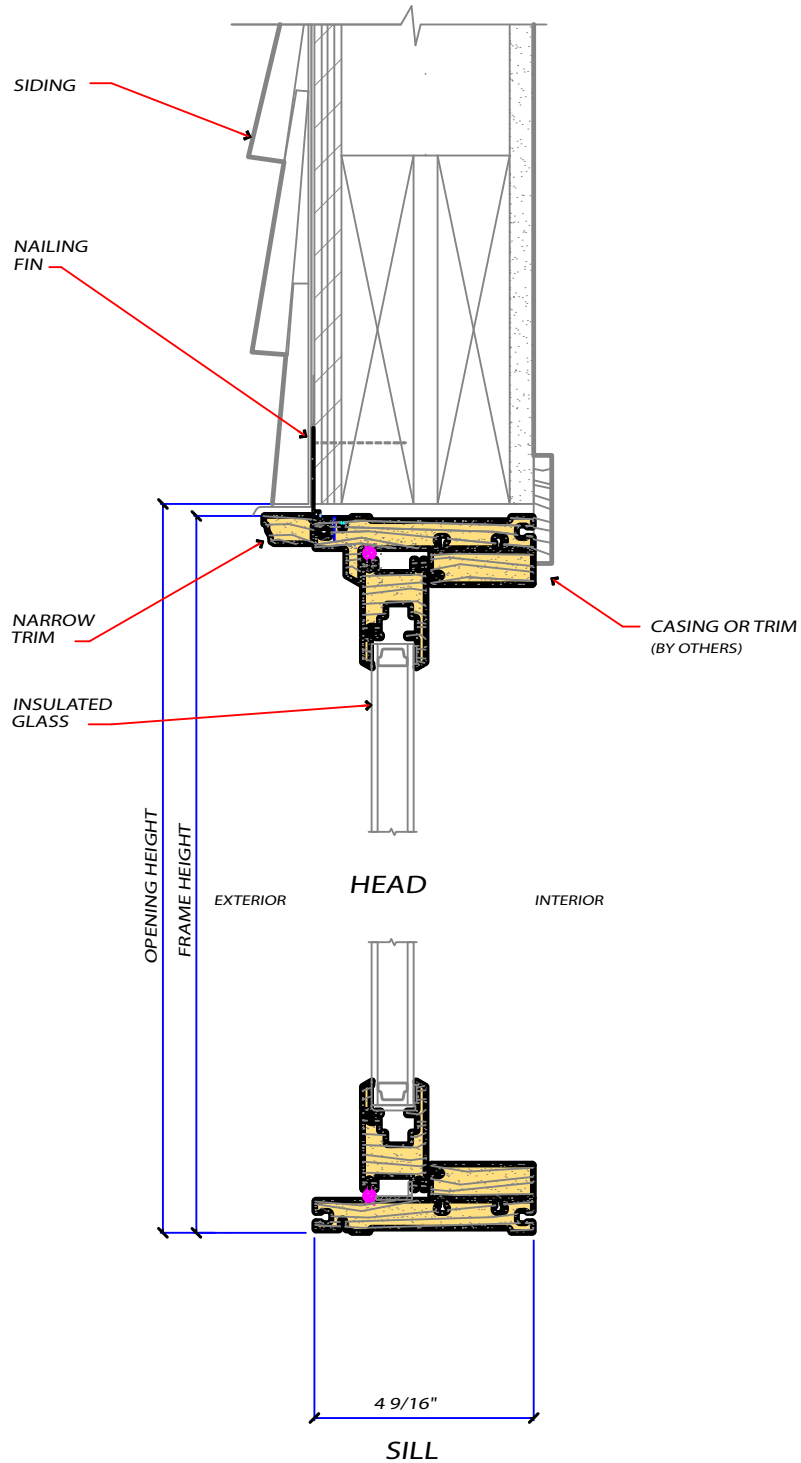

PICTURE-TRANSOM

WALL SECTIONS

RENAISSANCE SERIES SIDING

NOTE:
SEE FLASHING DETAIL
SHEETS FOR RECOMMENDED
HEAD, JAMB, AND SILL
FLASHING PROCEDURES

VERTICAL SECTION

SCALE 3" = 1'-0"