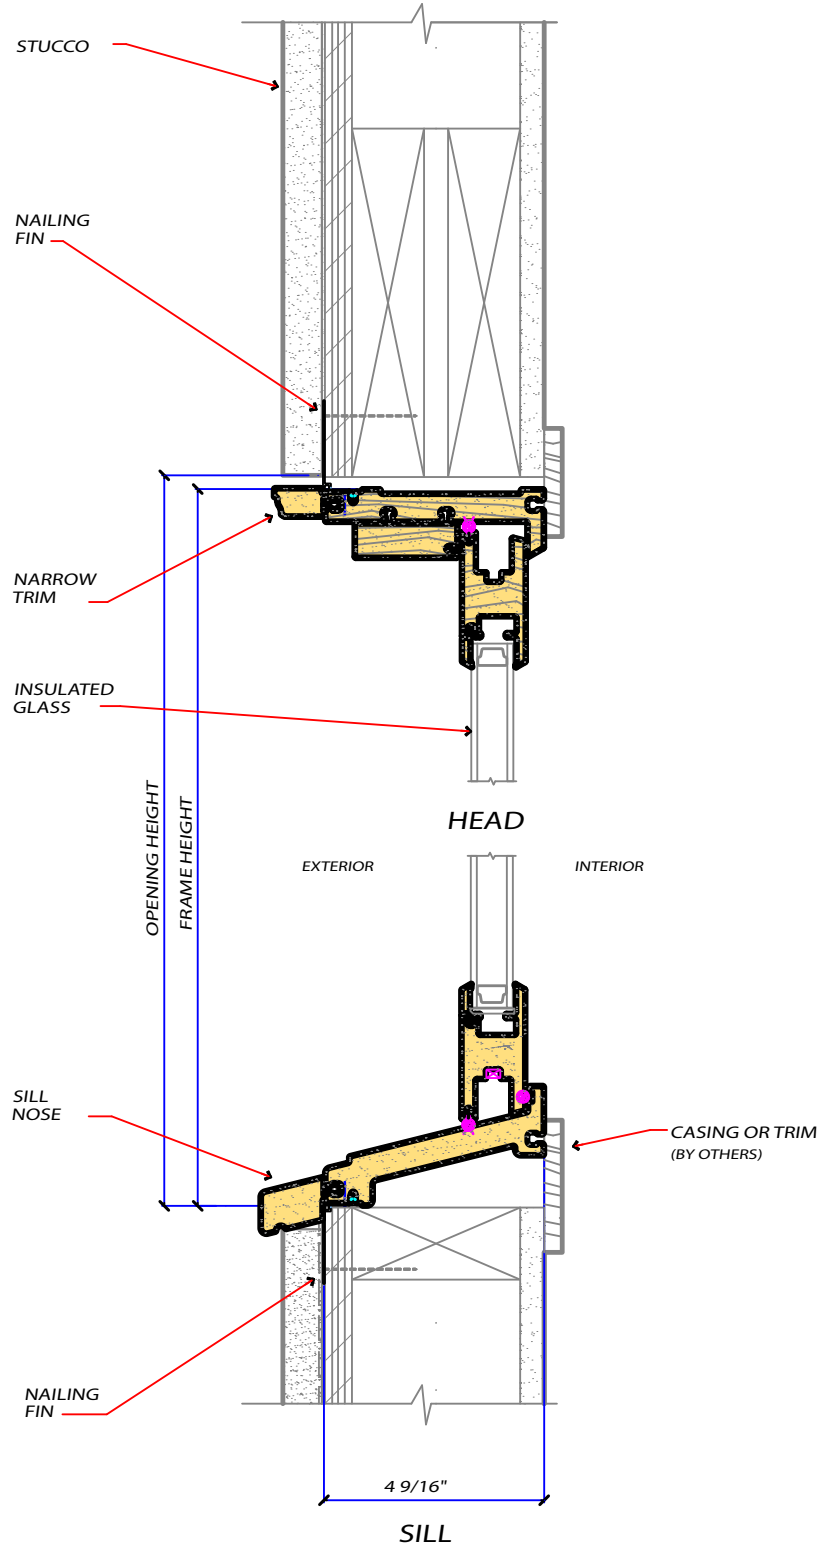

PICTURE DOUBLE-HUNG

WALL SECTIONS

RENAISSANCE SERIES STUCCO

NOTE:
SEE FLASHING DETAIL
SHEETS FOR RECOMMENDED
HEAD, JAMB, AND SILL
FLASHING PROCEDURES

VERTICAL SECTION

SCALE 3" = 1'-0"