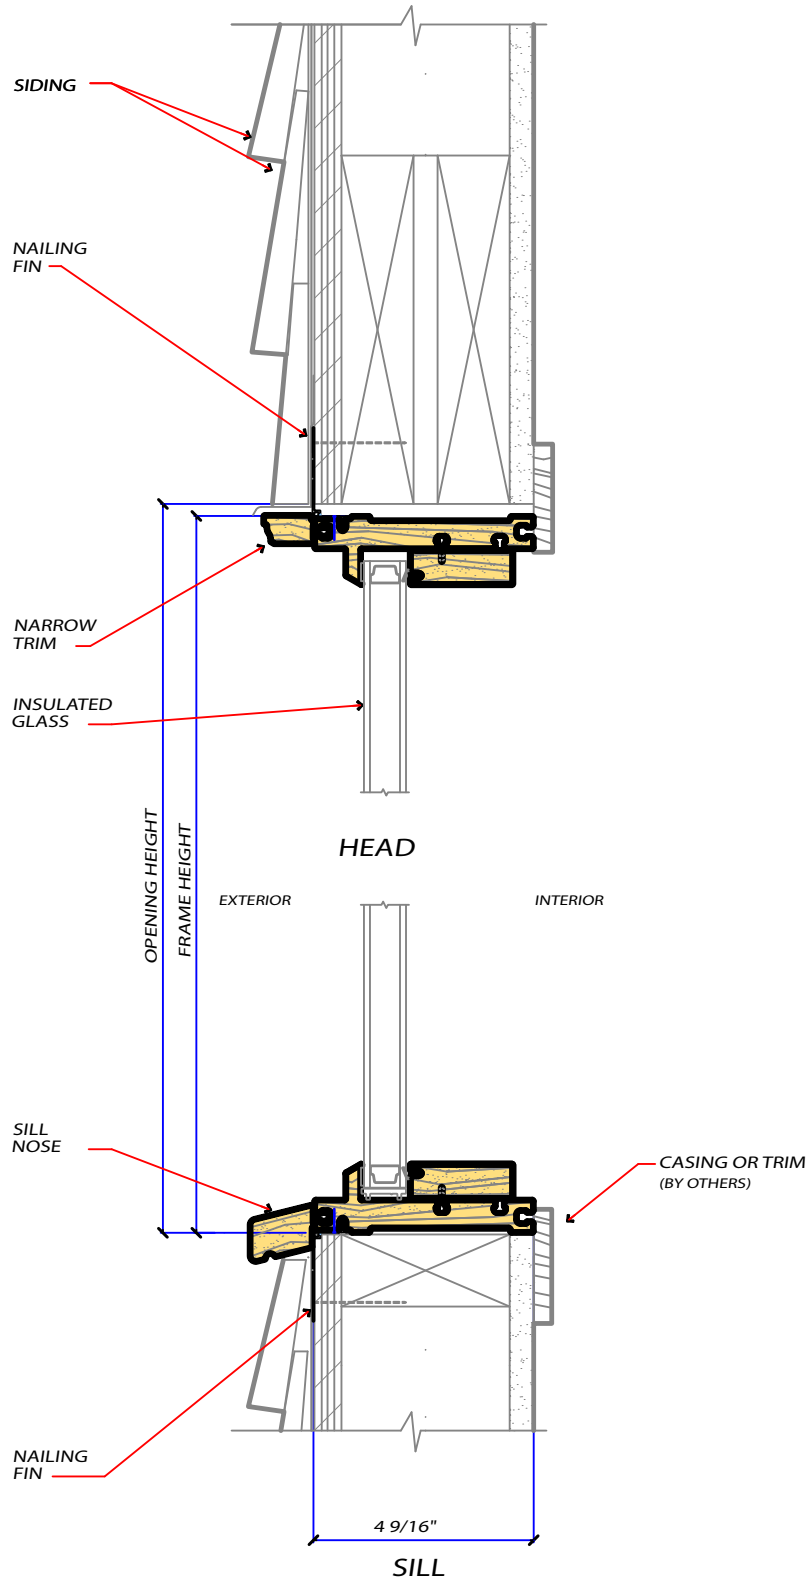

# PICTURE-DIRECT SET

WALL SECTIONS

## RENAISSANCE SERIES SIDING

NOTE:  
SEE FLASHING DETAIL  
SHEETS FOR RECOMMENDED  
HEAD, JAMB, AND SILL  
FLASHING PROCEDURES

## VERTICAL SECTIONS

SCALE 3" = 1'-0"