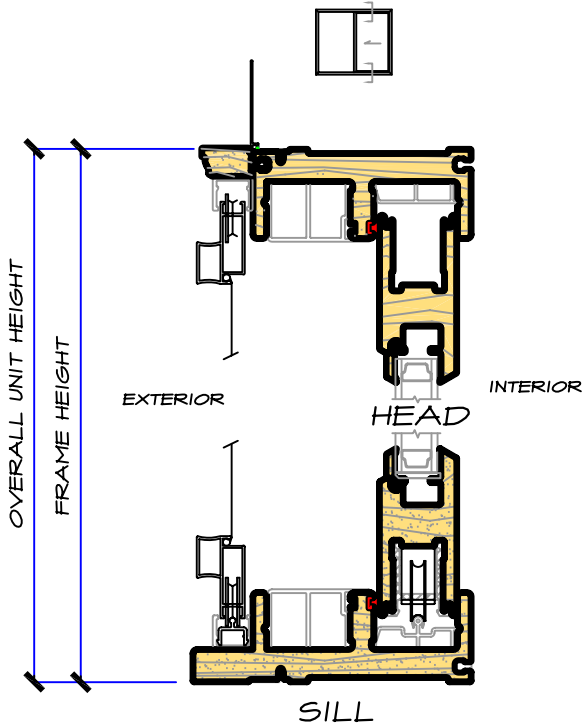

4 PANEL OXXO

# CONTEMPORARY PATIO DOOR

DETAIL SECTIONS

## RENAISSANCE SERIES

VERTICAL SECTION  
FIXED LITE  
SCALE 3" = 1'-0"

VERTICAL SECTION  
PANEL  
SCALE 3" = 1'-0"

HORIZONTAL SECTION  
SCALE 3" = 1'-0"