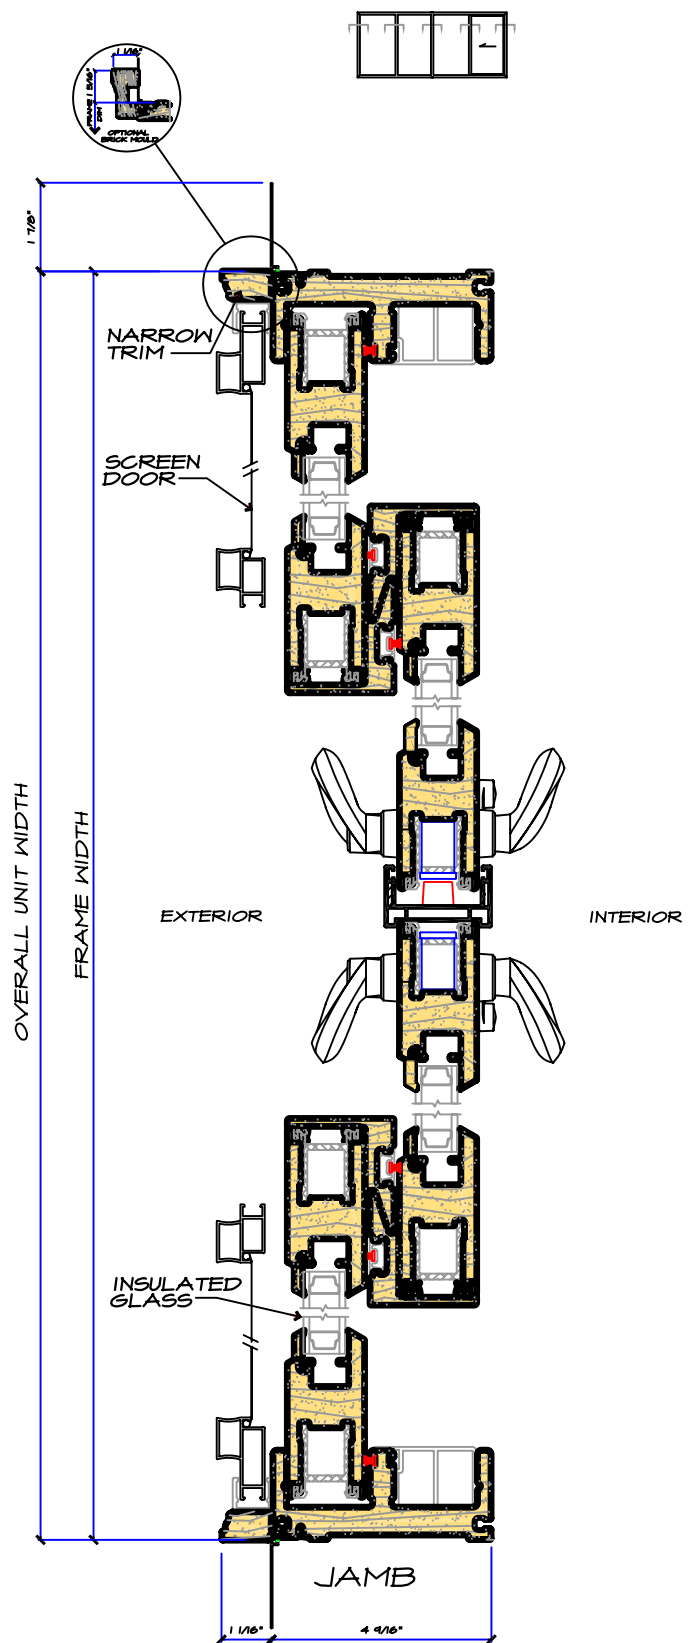

4 PANEL OXXO

# CONTEMPORARY PATIO DOOR

DETAIL SECTIONS

## RENAISSANCE SERIES

VERTICAL SECTION  
FIXED LITE  
SCALE 3" = 1'-0"

VERTICAL SECTION  
PANEL  
SCALE 3" = 1'-0"

HORIZONTAL SECTION  
SCALE 3" = 1'-0"