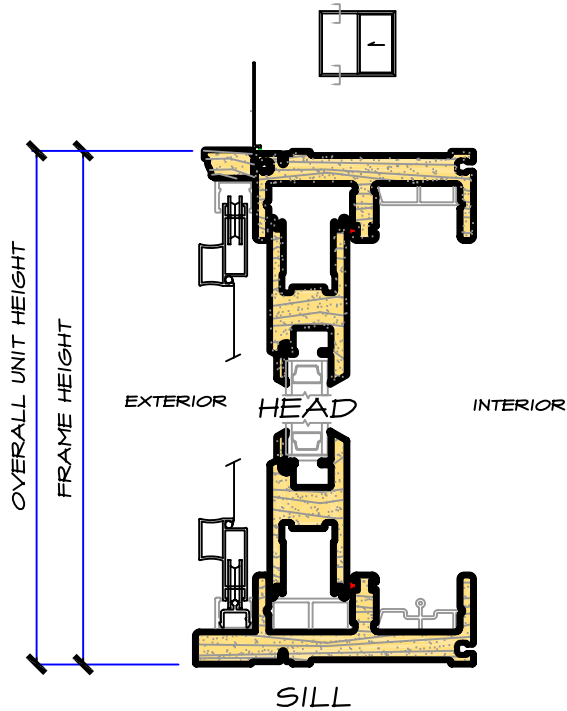

4 PANEL OXXO

# CONTEMPORARY PATIO DOOR

DETAIL SECTIONS

## RENAISSANCE SERIES

VERTICAL SECTION  
FIXED LITE  
SCALE 3" = 1'-0"

VERTICAL SECTION  
PANEL  
SCALE 3" = 1'-0"

HORIZONTAL SECTION  
SCALE 3" = 1'-0"