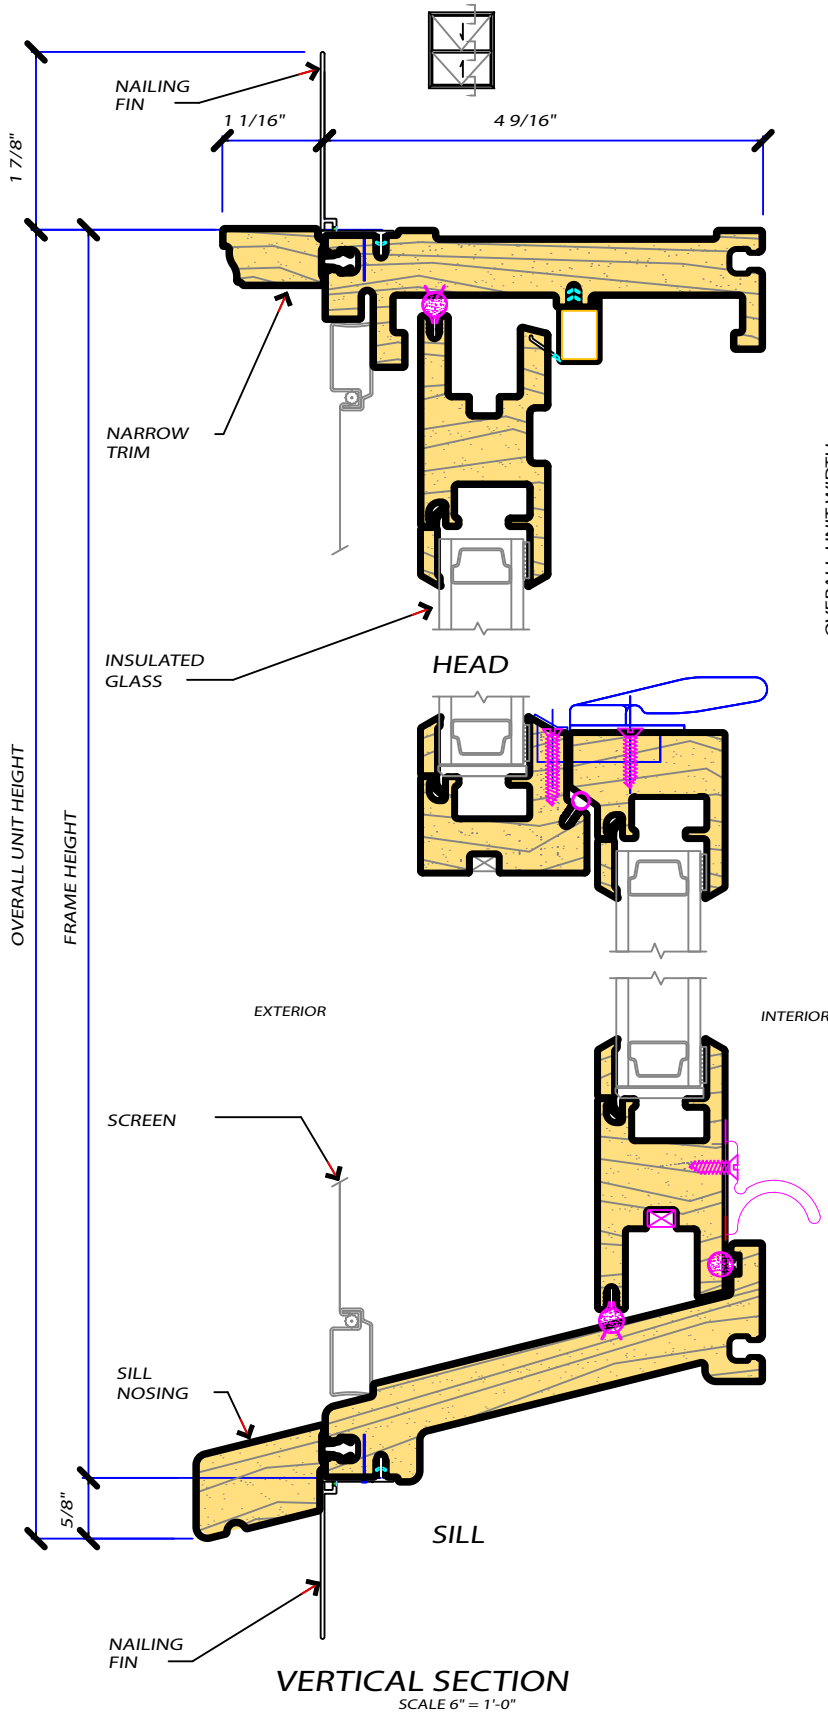

# DOUBLE-HUNG

DETAIL SECTIONS

## RENAISSANCE SERIES

**HORIZONTAL SECTION  
FIXED LITE**  
SCALE 3" = 1'-0"