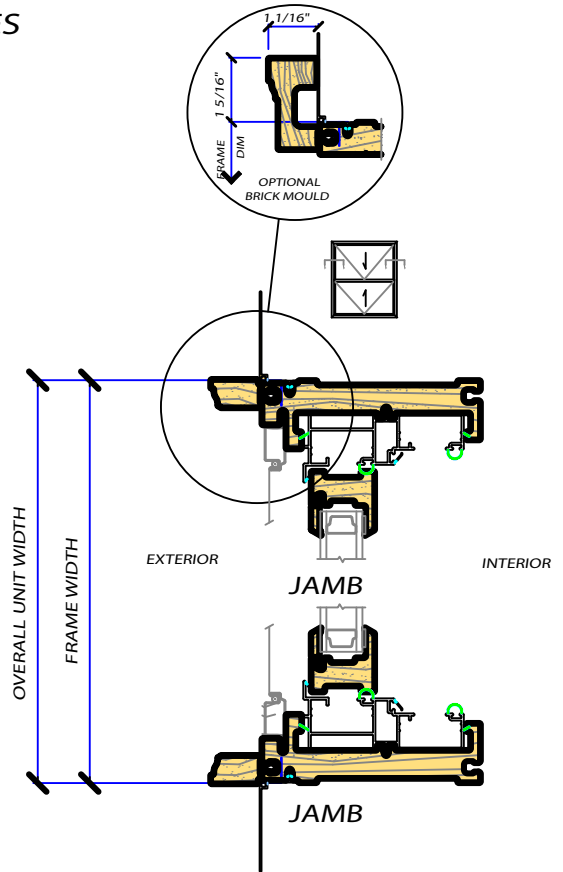

# DOUBLE-HUNG

DETAIL SECTIONS

## RENAISSANCE SERIES

**HORIZONTAL SECTION  
FIXED LITE**  
SCALE 3" = 1'-0"