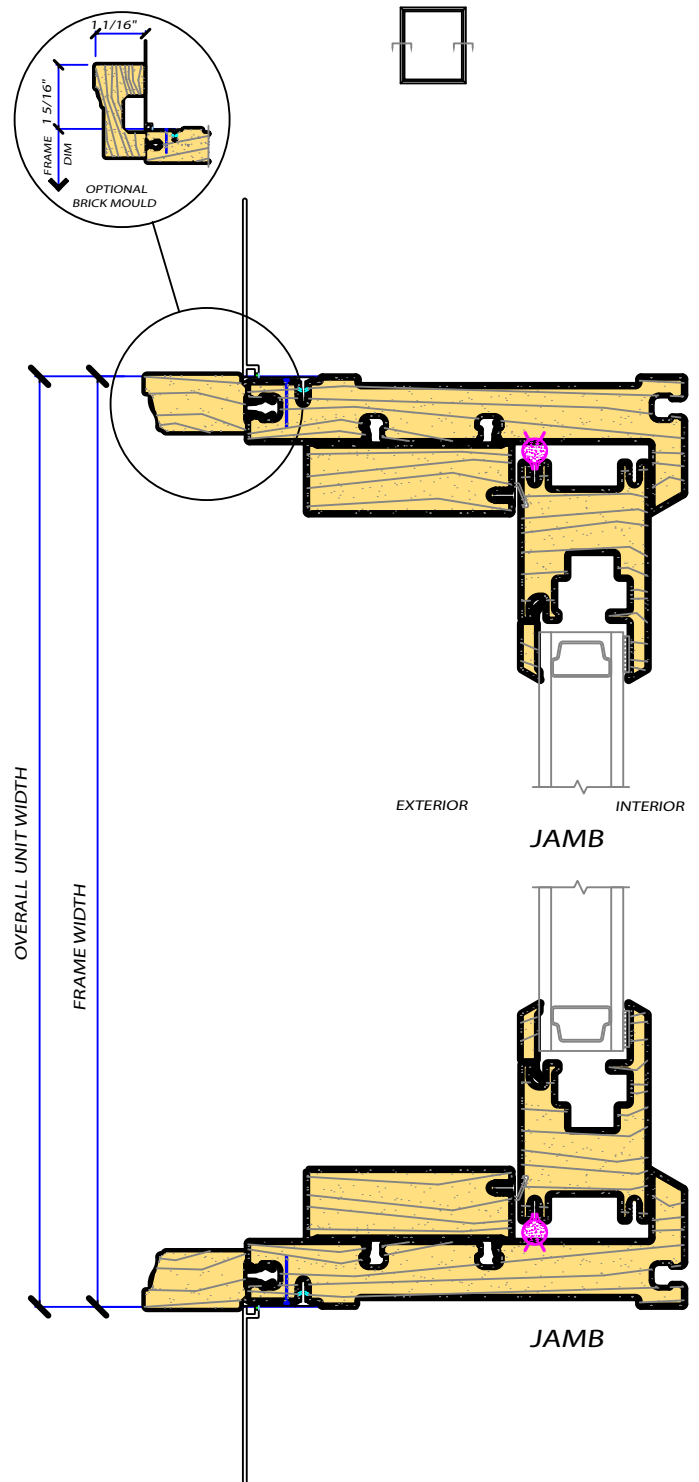

# PICTURE DOUBLE-HUNG

DETAIL SECTIONS

## RENAISSANCE SERIES

VERTICAL SECTION

SCALE 6" = 1'-0"

HORIZONTAL SECTION

SCALE 6" = 1'-0"