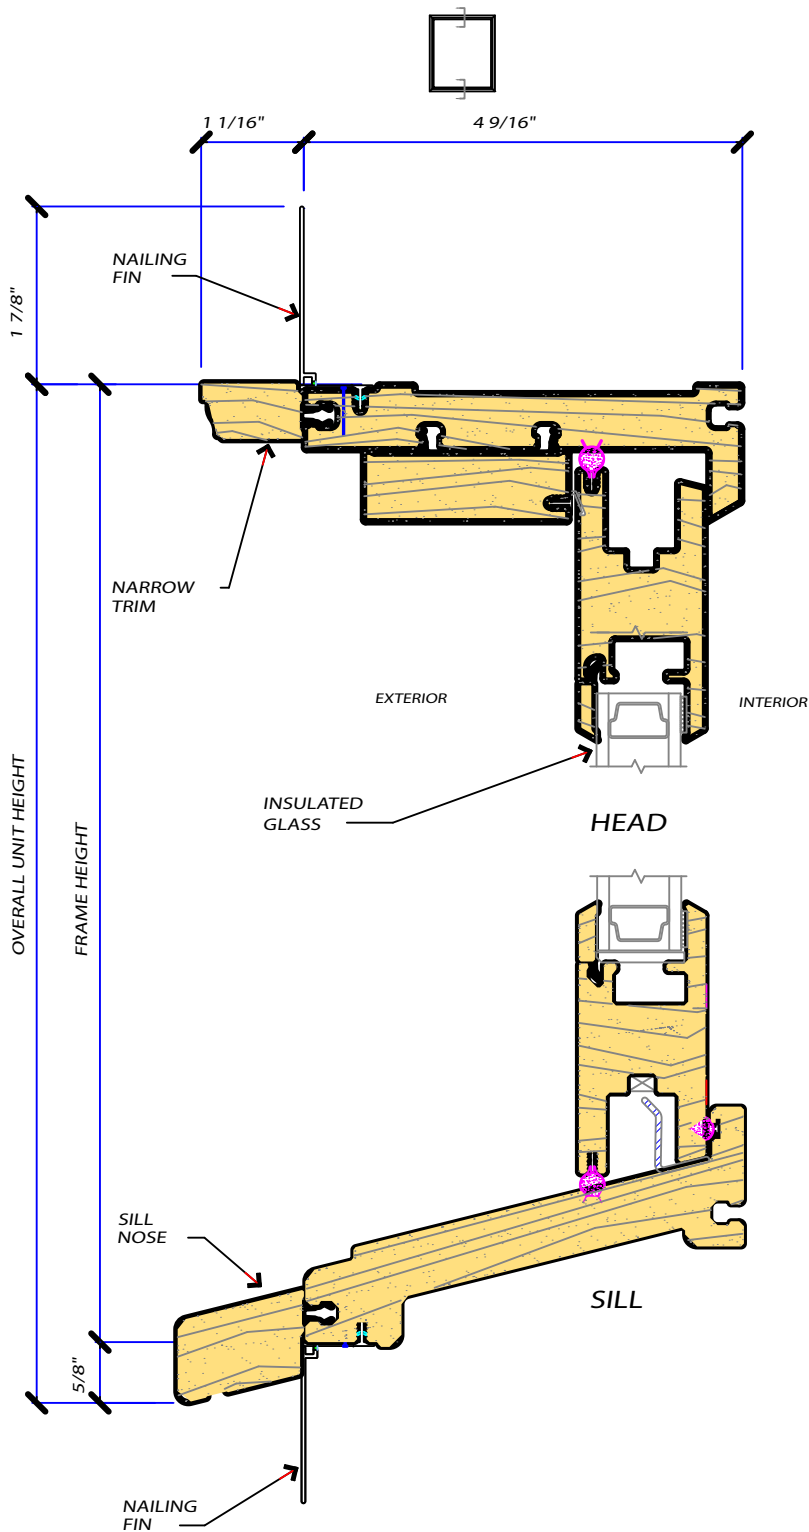

# PICTURE DOUBLE-HUNG

DETAIL SECTIONS

## RENAISSANCE SERIES

VERTICAL SECTION

SCALE 6" = 1'-0"

HORIZONTAL SECTION

SCALE 6" = 1'-0"