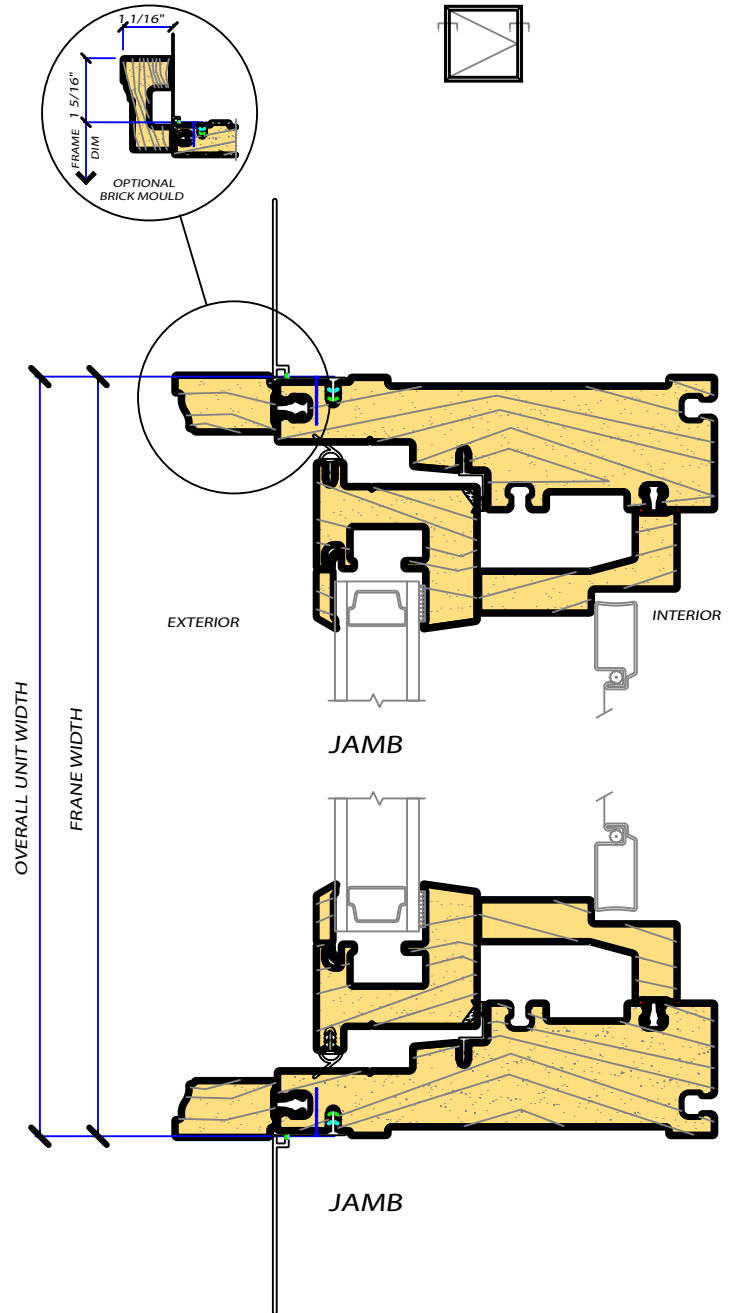

CASEMENT

DETAIL SECTIONS

RENAISSANCE SERIES

VERTICAL SECTION

HORIZONTAL SECTION

SCALE 6" = 1'-0"