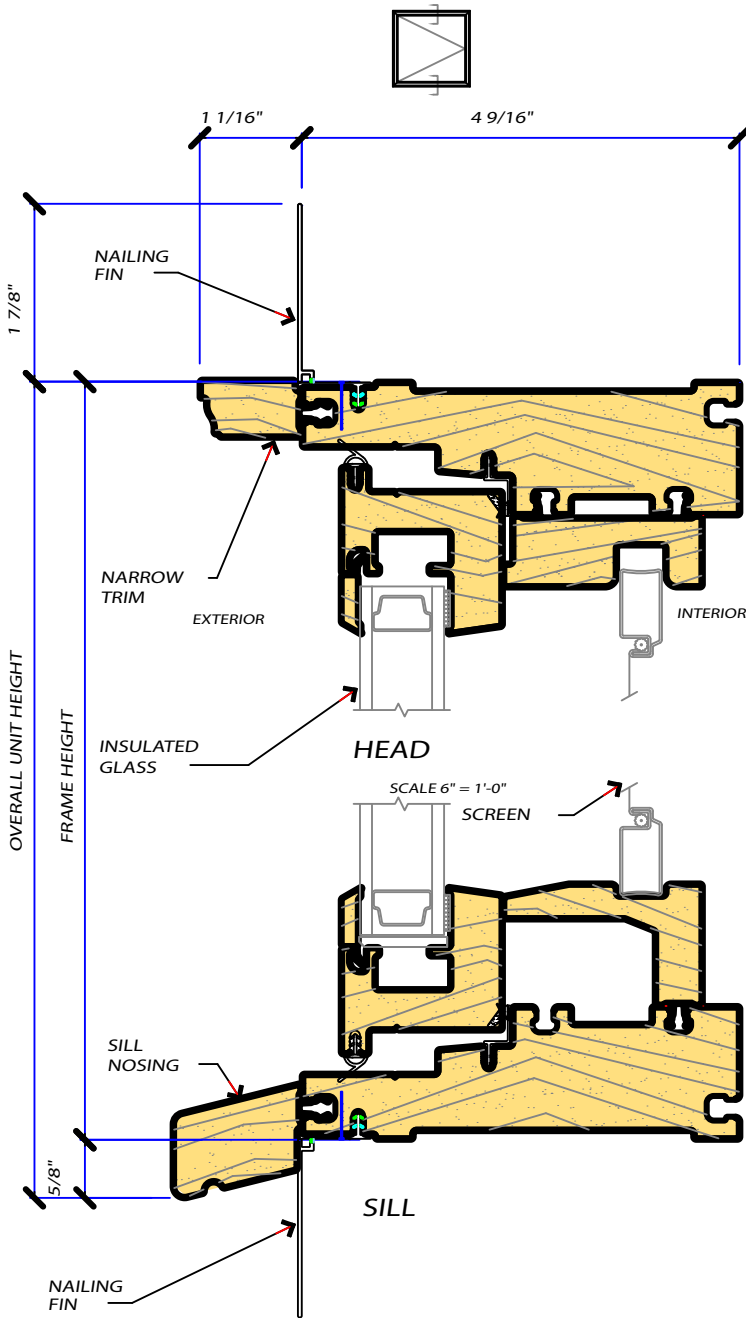

CASEMENT

DETAIL SECTIONS

RENAISSANCE SERIES

VERTICAL SECTION

HORIZONTAL SECTION

SCALE 6" = 1'-0"