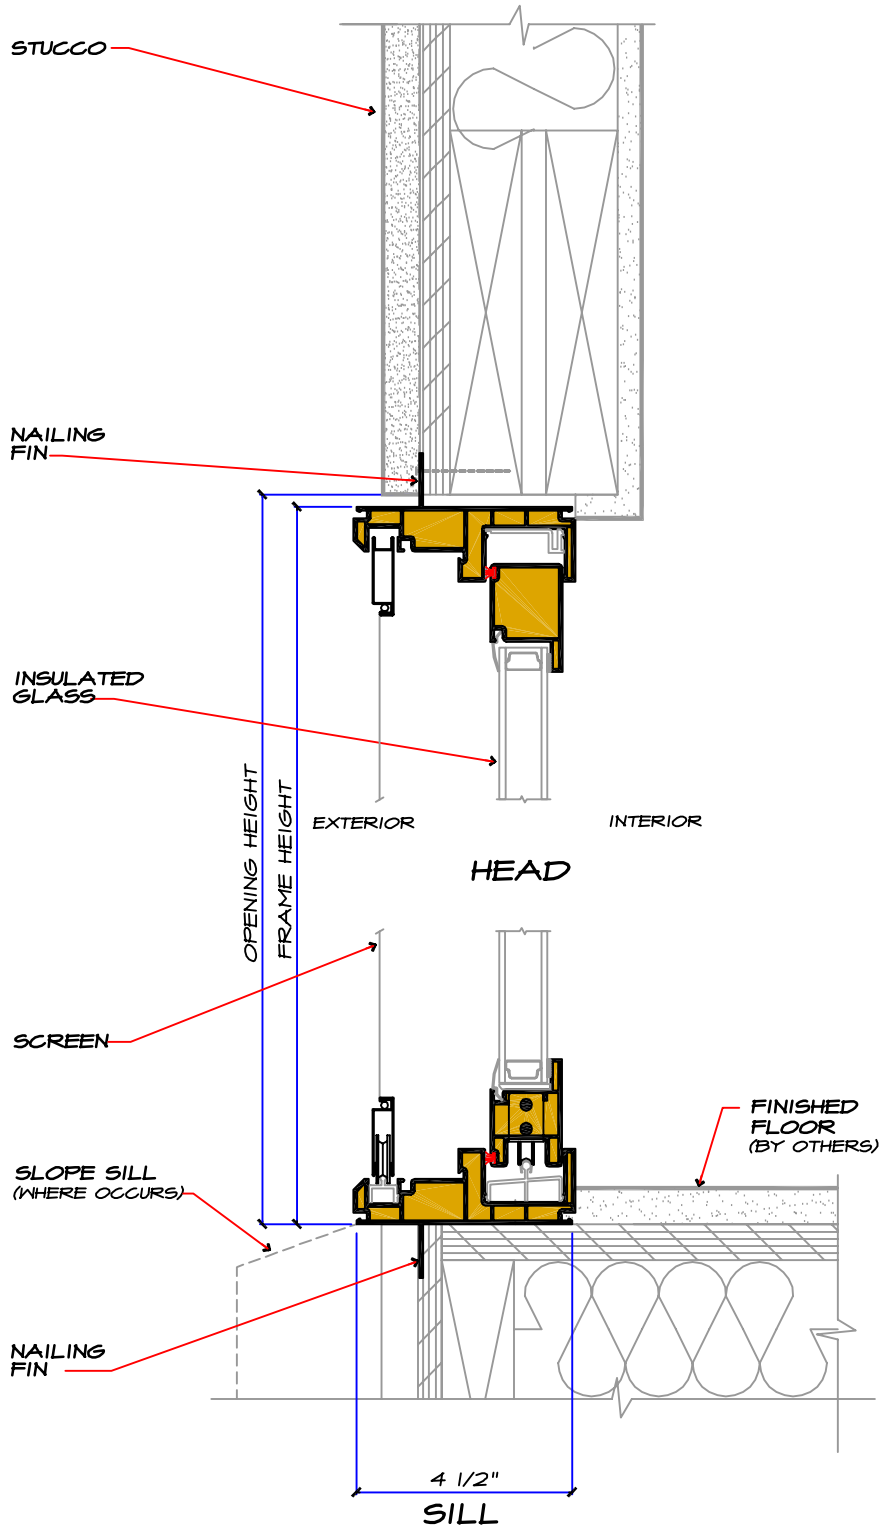

CONTEMPORARY PATIO DOOR

WALL SECTIONS

ARTISAN SERIES STUCCO

NOTE:
FOLLOW THE AMSCO INSTALLATION AND
FLASHING GUIDELINES RECOMMENDED
FOR PROPER HEAD, JAMB AND SILL
FLASHING PROCEDURES

VERTICAL SECTION
SCALE 3" = 1'-0"