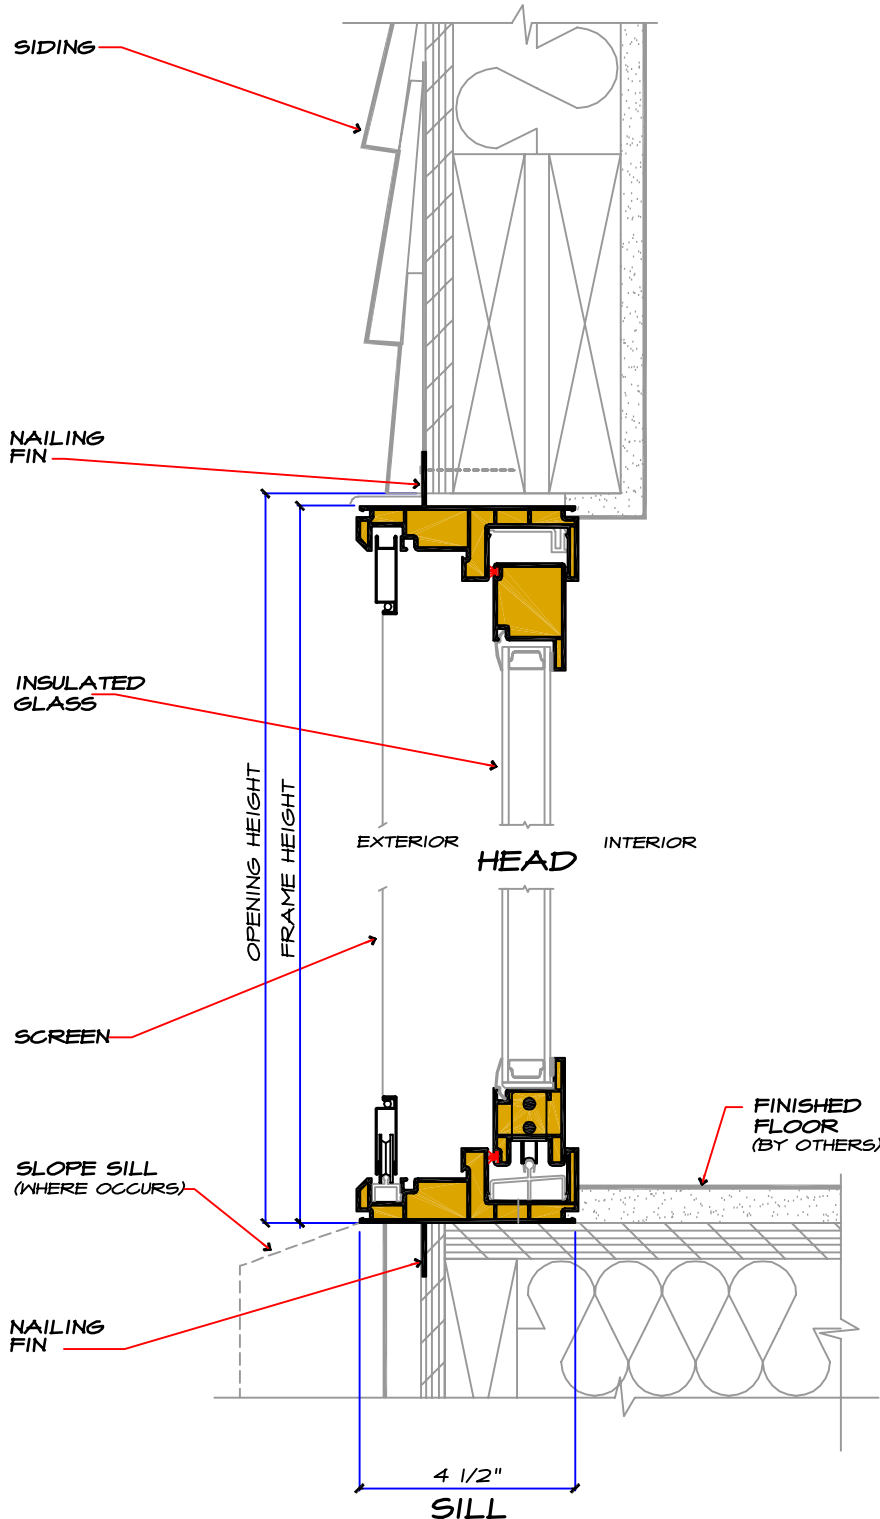

CONTEMPORARY PATIO DOOR

WALL SECTIONS

ARTISAN SERIES SIDING

NOTE:
FOLLOW THE AMSCO INSTALLATION AND
FLASHING GUIDELINES RECOMMENDED
FOR PROPER HEAD, JAMB AND SILL
FLASHING PROCEDURES

VERTICAL SECTION
SCALE 3" = 1'-0"