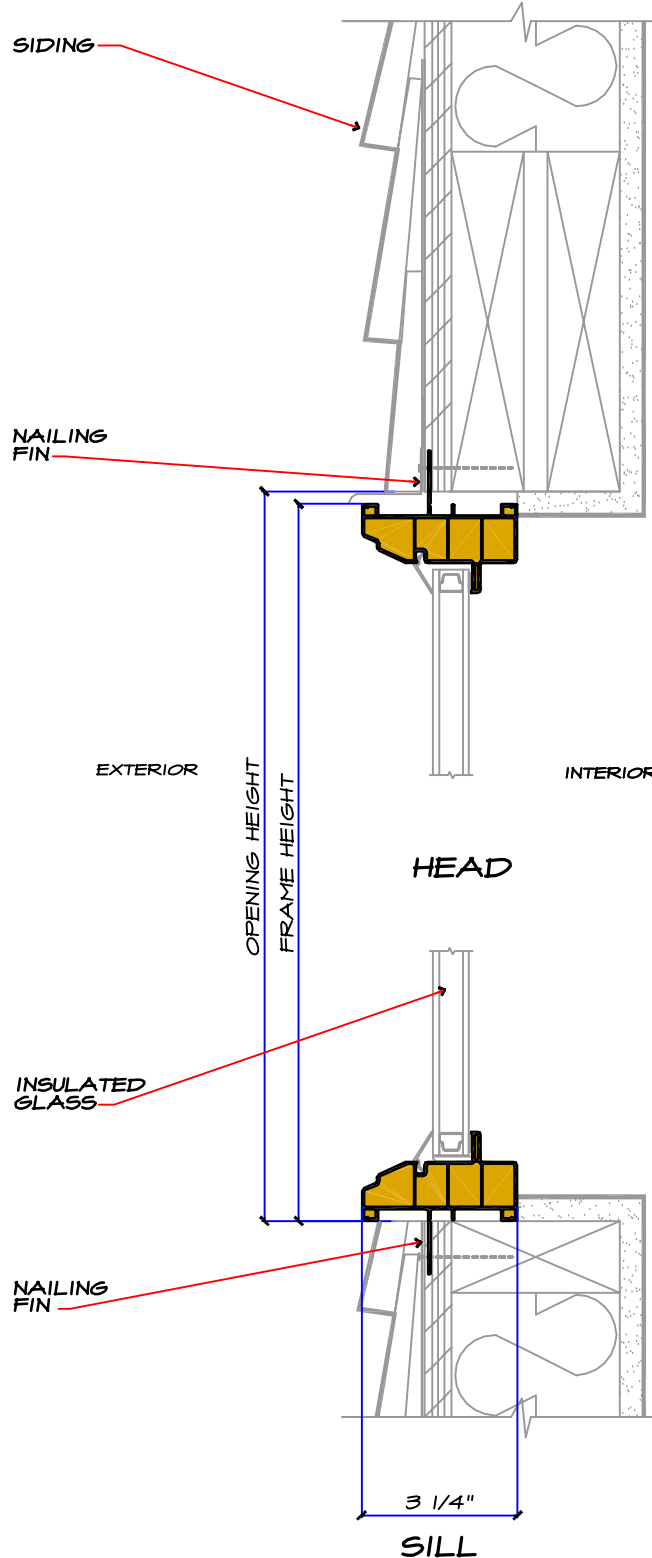

# PICTURE DIRECT SET

WALL SECTIONS

## ARTISAN SERIES SIDING

NOTE:  
FOLLOW THE AMSCO INSTALLATION AND  
FLASHING GUIDELINES RECOMMENDED  
FOR PROPER HEAD, JAMB AND SILL  
FLASHING PROCEDURES

VERTICAL SECTION  
SCALE 3" = 1'-0"