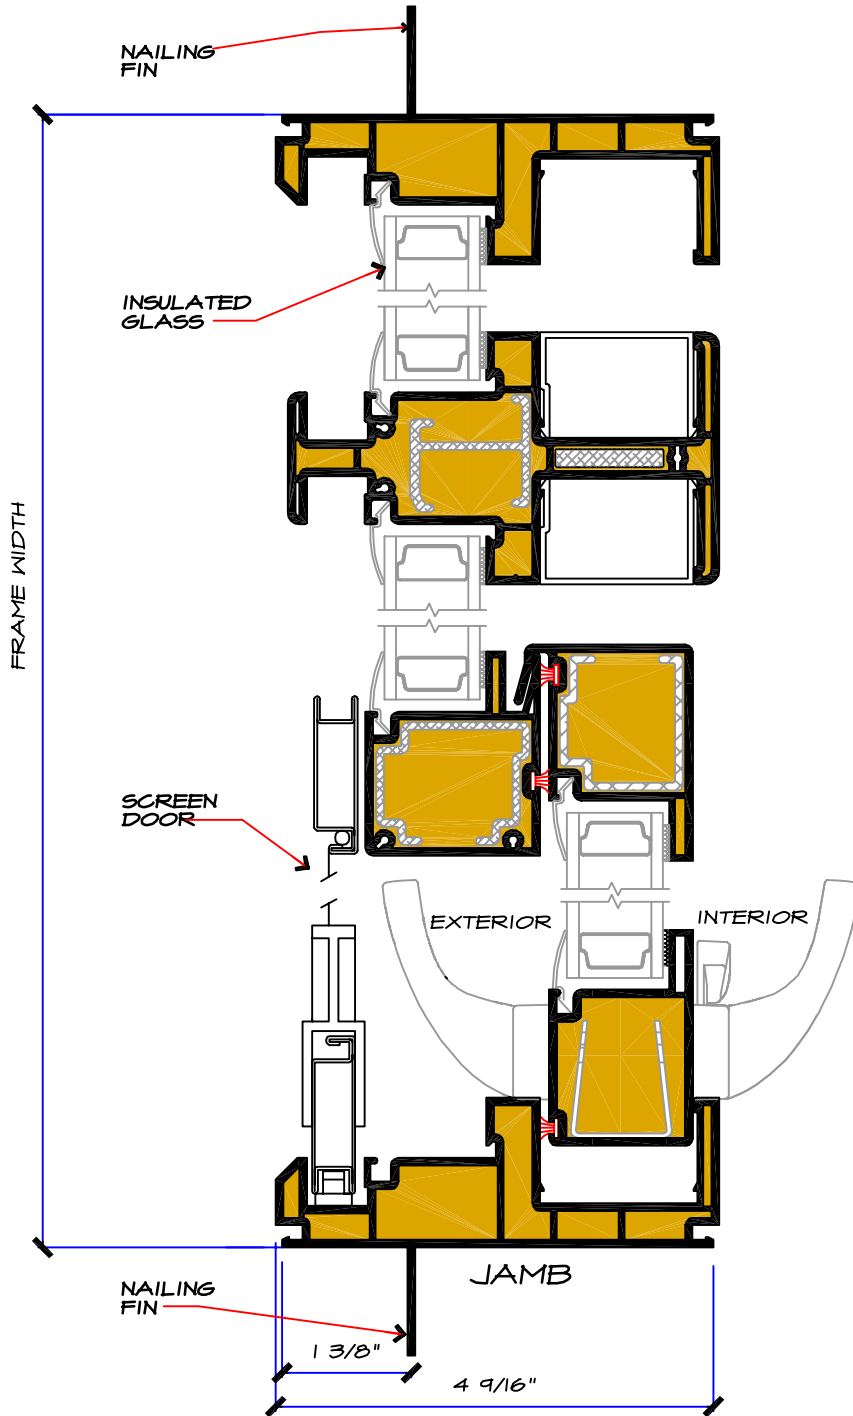

3 PANEL 00X

# CONTEMPORARY PATIO DOOR

DETAIL SECTIONS

## ARTISAN SERIES

HORIZONTAL SECTION  
SCALE 6" = 1'-0"