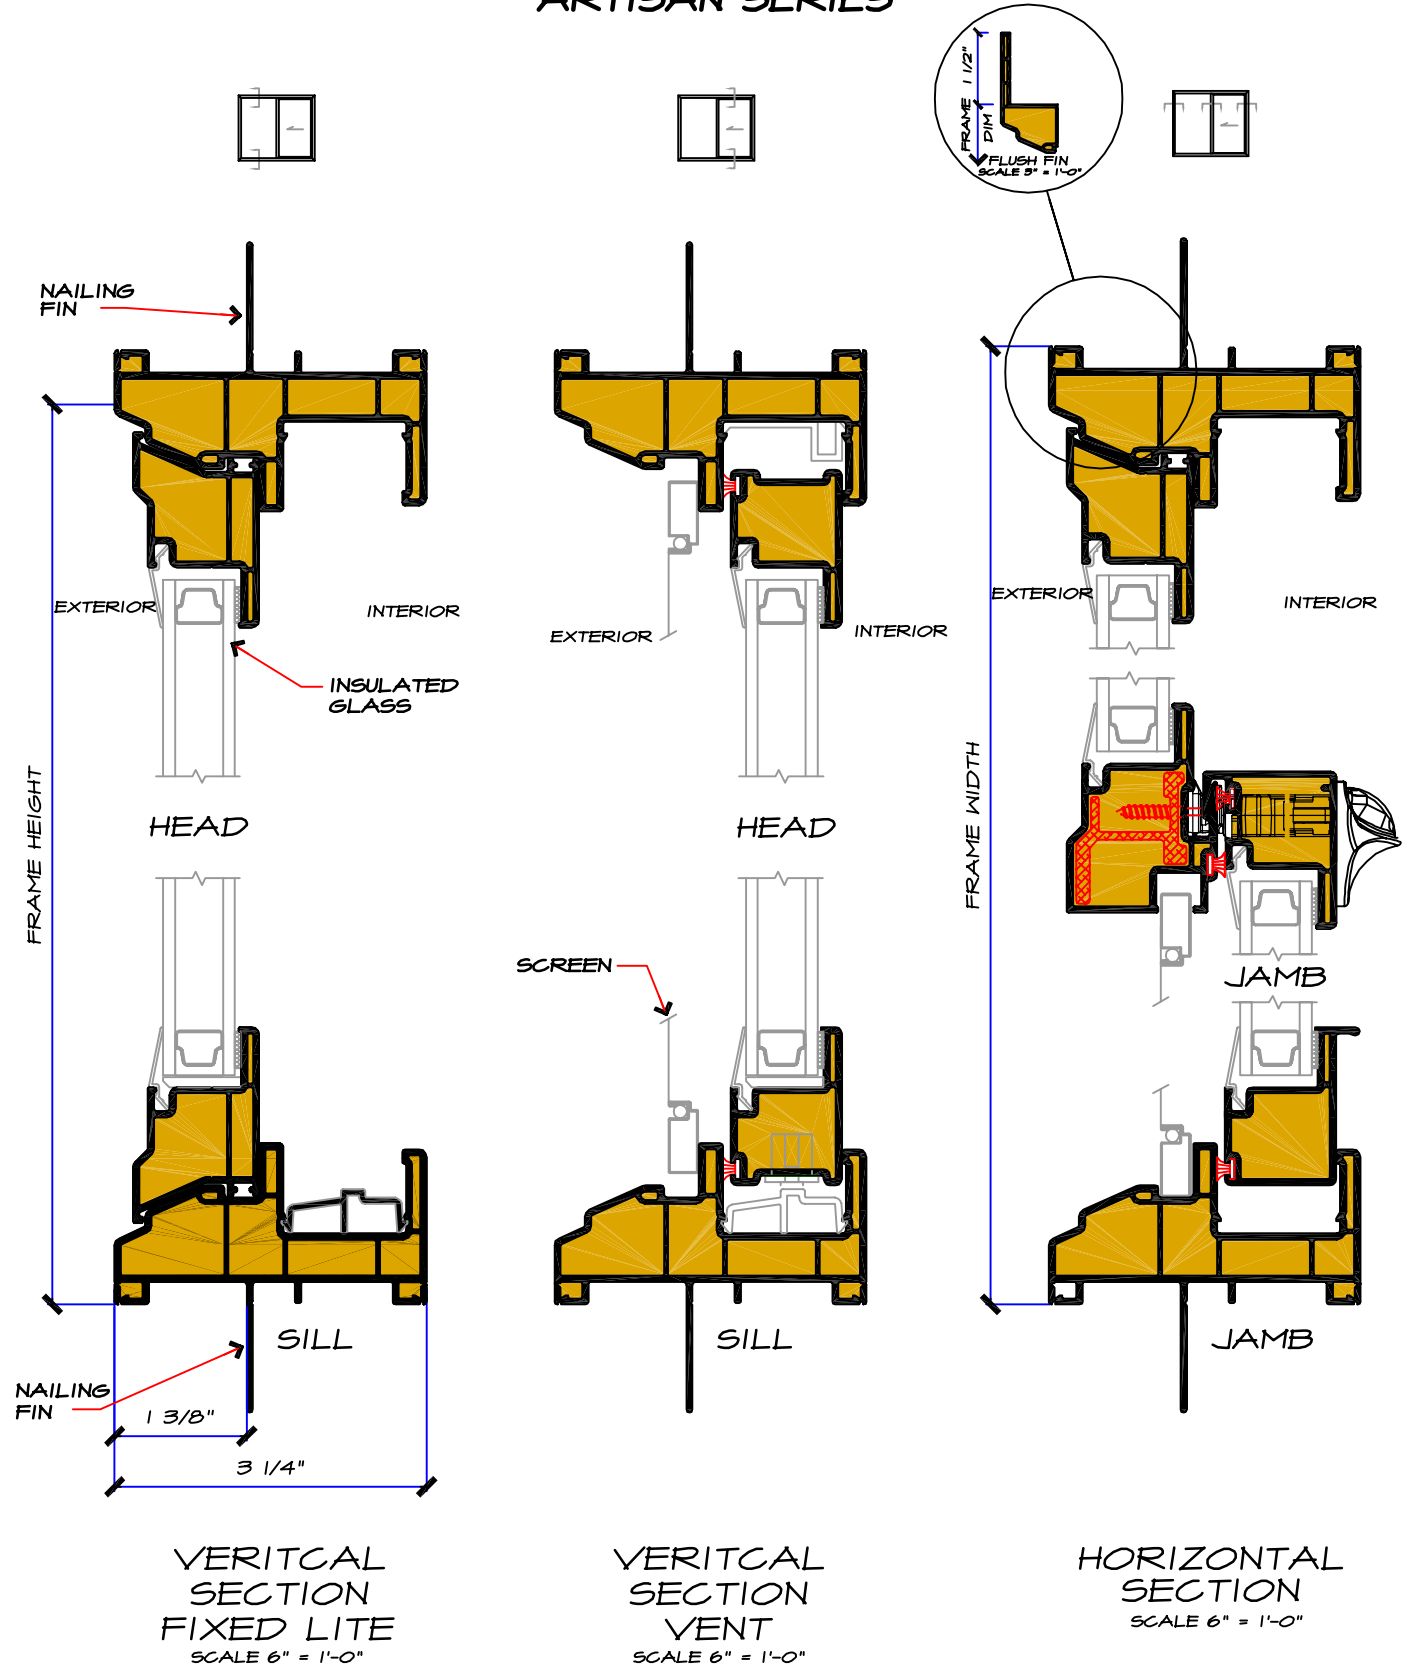

HORIZONTAL SLIDER

DETAIL SECTIONS

ARTISAN SERIES

VERTICAL SECTION
FIXED LITE
SCALE 6" = 1'-0"

VERTICAL SECTION
VENT
SCALE 6" = 1'-0"

HORIZONTAL SECTION
SCALE 6" = 1'-0"