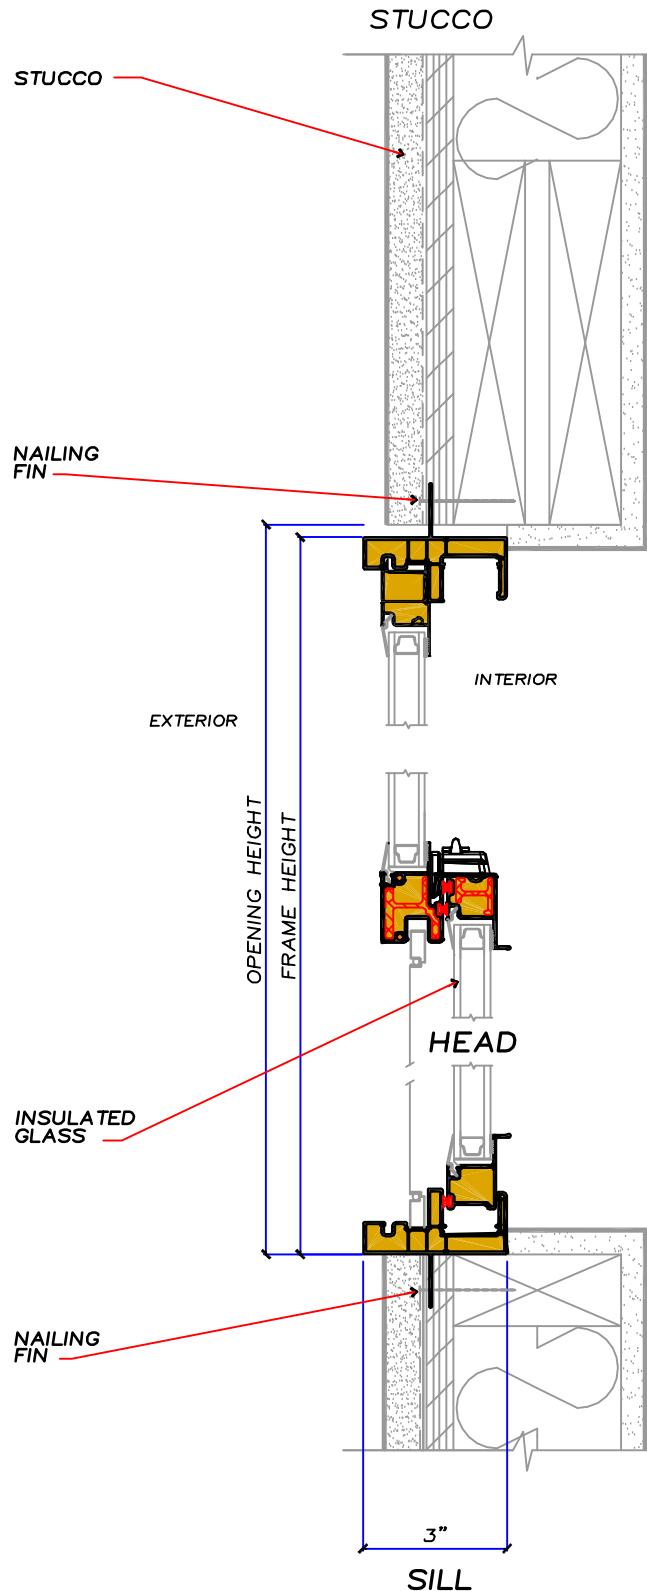

SINGLE-HUNG

WALL SECTIONS

STUDIO SERIES EQUAL LITE

NOTE:
FOLLOW THE AMSCO INSTALLATION AND
FLASHING GUIDELINES RECOMMENDED
FOR PROPER HEAD, JAMB AND SILL
FLASHING PROCEDURES

VERTICAL SECTION

SCALE 3" = 1'-0"