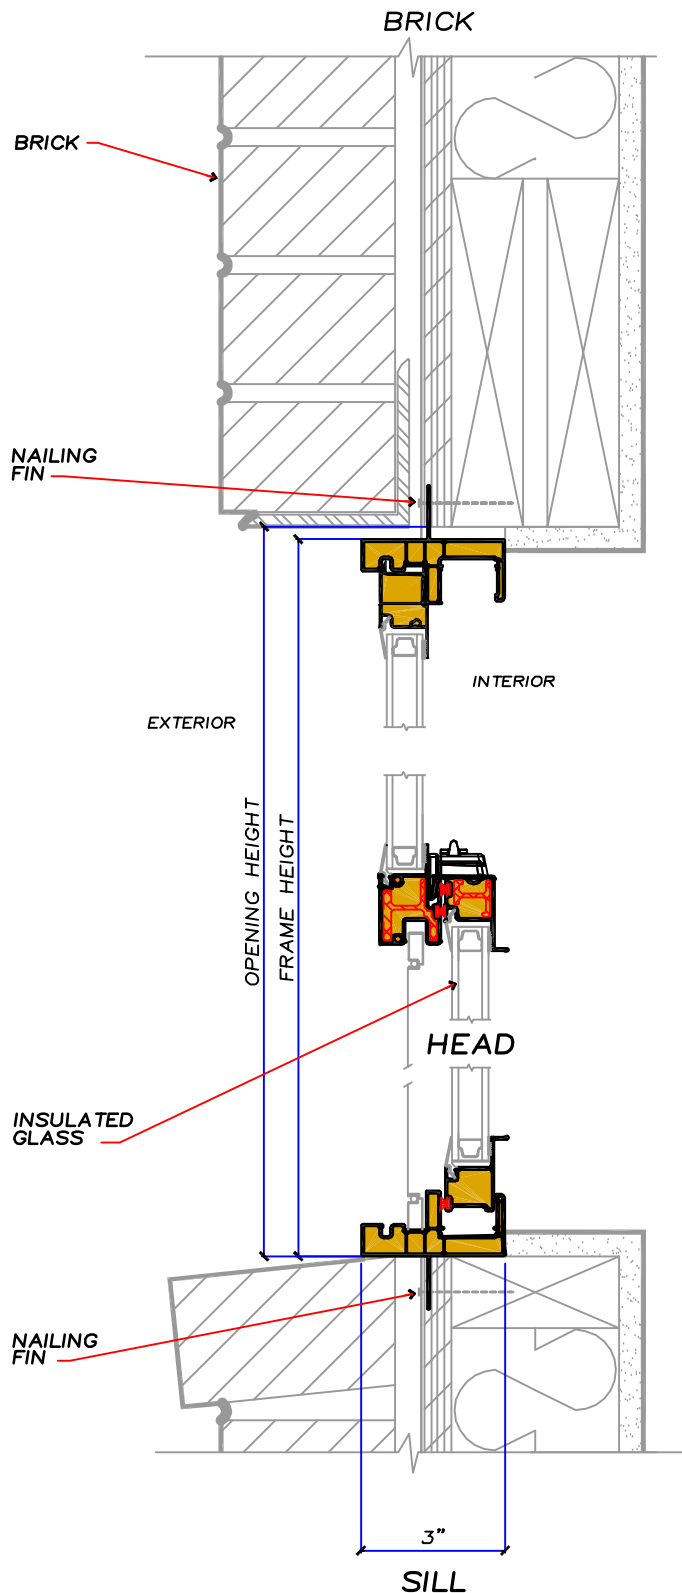

SINGLE-HUNG

WALL SECTIONS

STUDIO SERIES EQUAL LITE

NOTE:
FOLLOW THE AMSCO INSTALLATION AND
FLASHING GUIDELINES RECOMMENDED
FOR PROPER HEAD, JAMB AND SILL
FLASHING PROCEDURES

VERTICAL SECTION

SCALE 3" = 1'-0"