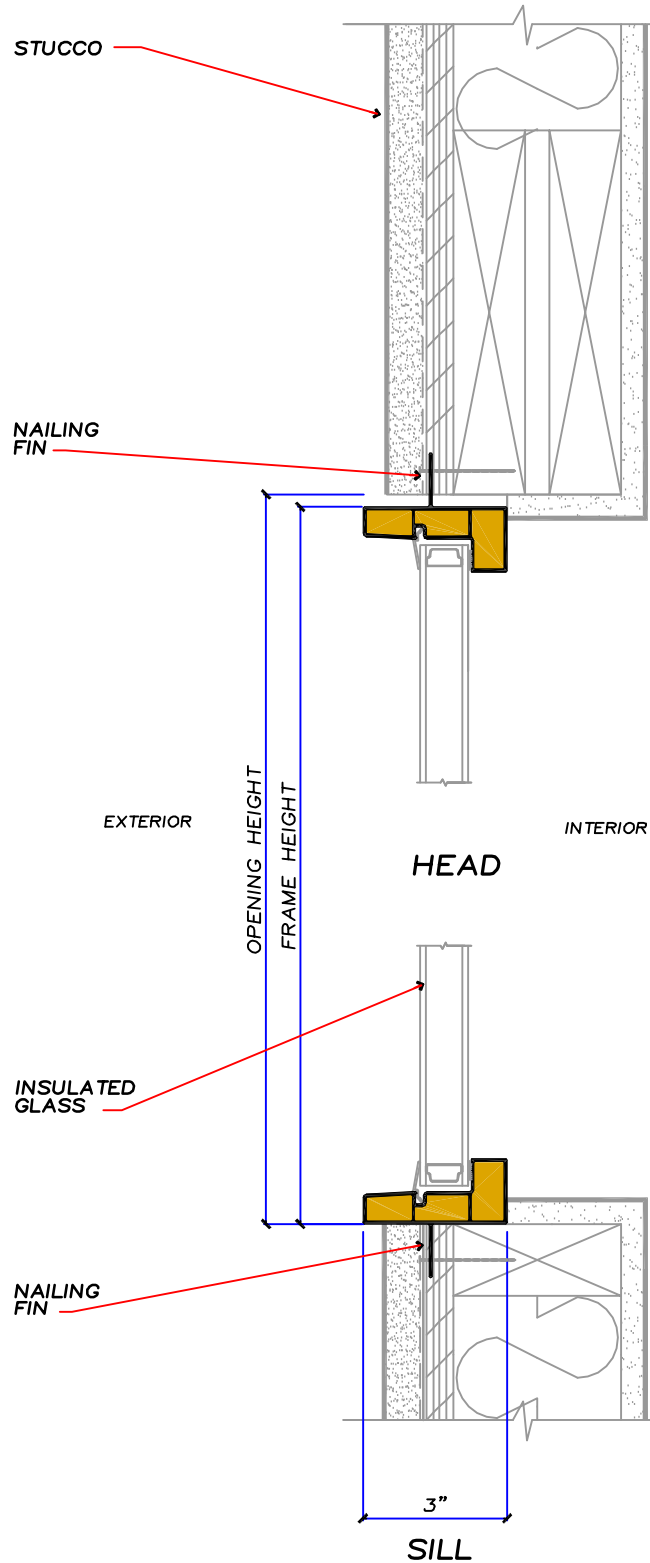

PICTURE

WALL SECTIONS

STUDIO SERIES STUCCO

NOTE:
FOLLOW THE AMSCO INSTALLATION AND
FLASHING GUIDELINES RECOMMENDED
FOR PROPER HEAD, JAMB AND SILL
FLASHING PROCEDURES

VERTICAL SECTION
SCALE 3" = 1'-0"