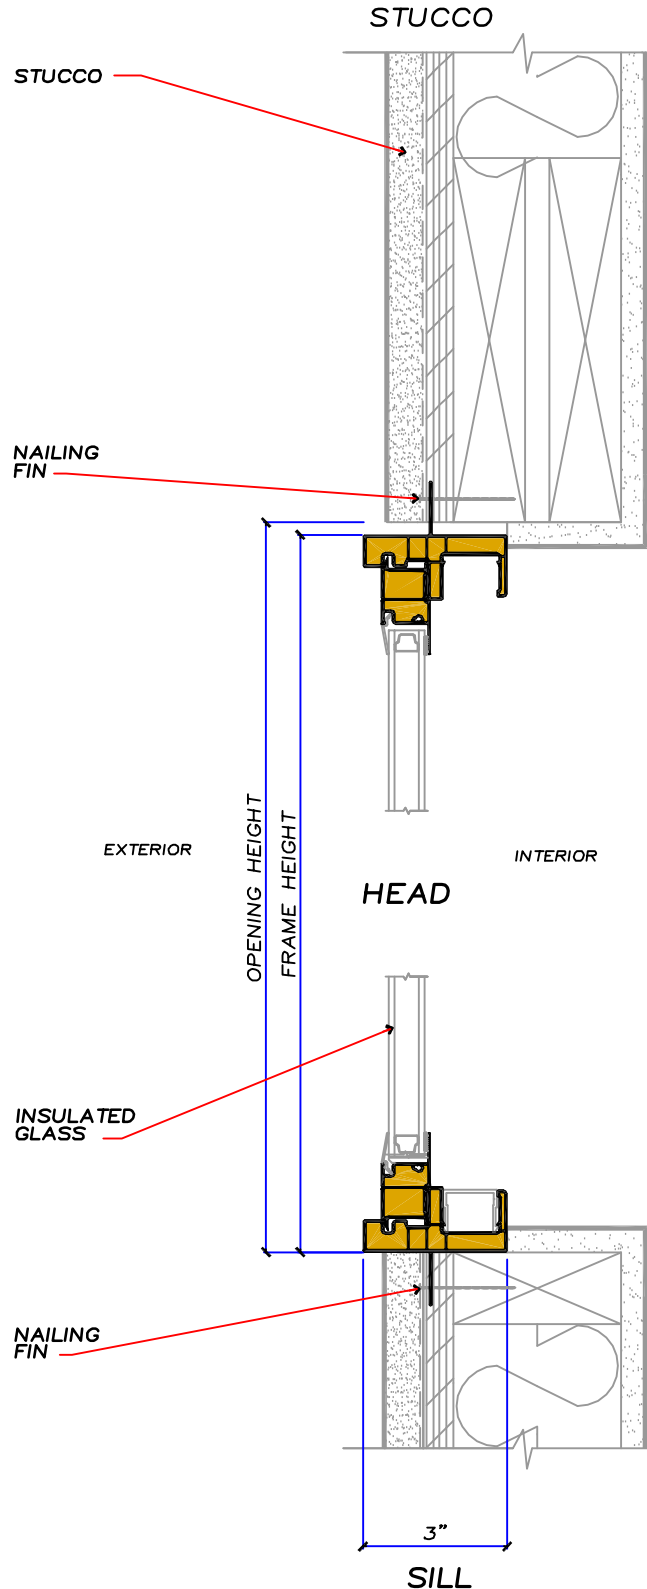

PICTURE

WALL SECTIONS

STUDIO SERIES EQUAL LITE

NOTE:
FOLLOW THE AMSCO INSTALLATION AND
FLASHING GUIDELINES RECOMMENDED
FOR PROPER HEAD, JAMB AND SILL
FLASHING PROCEDURES

VERTICAL SECTION

SCALE 3" = 1'-0"