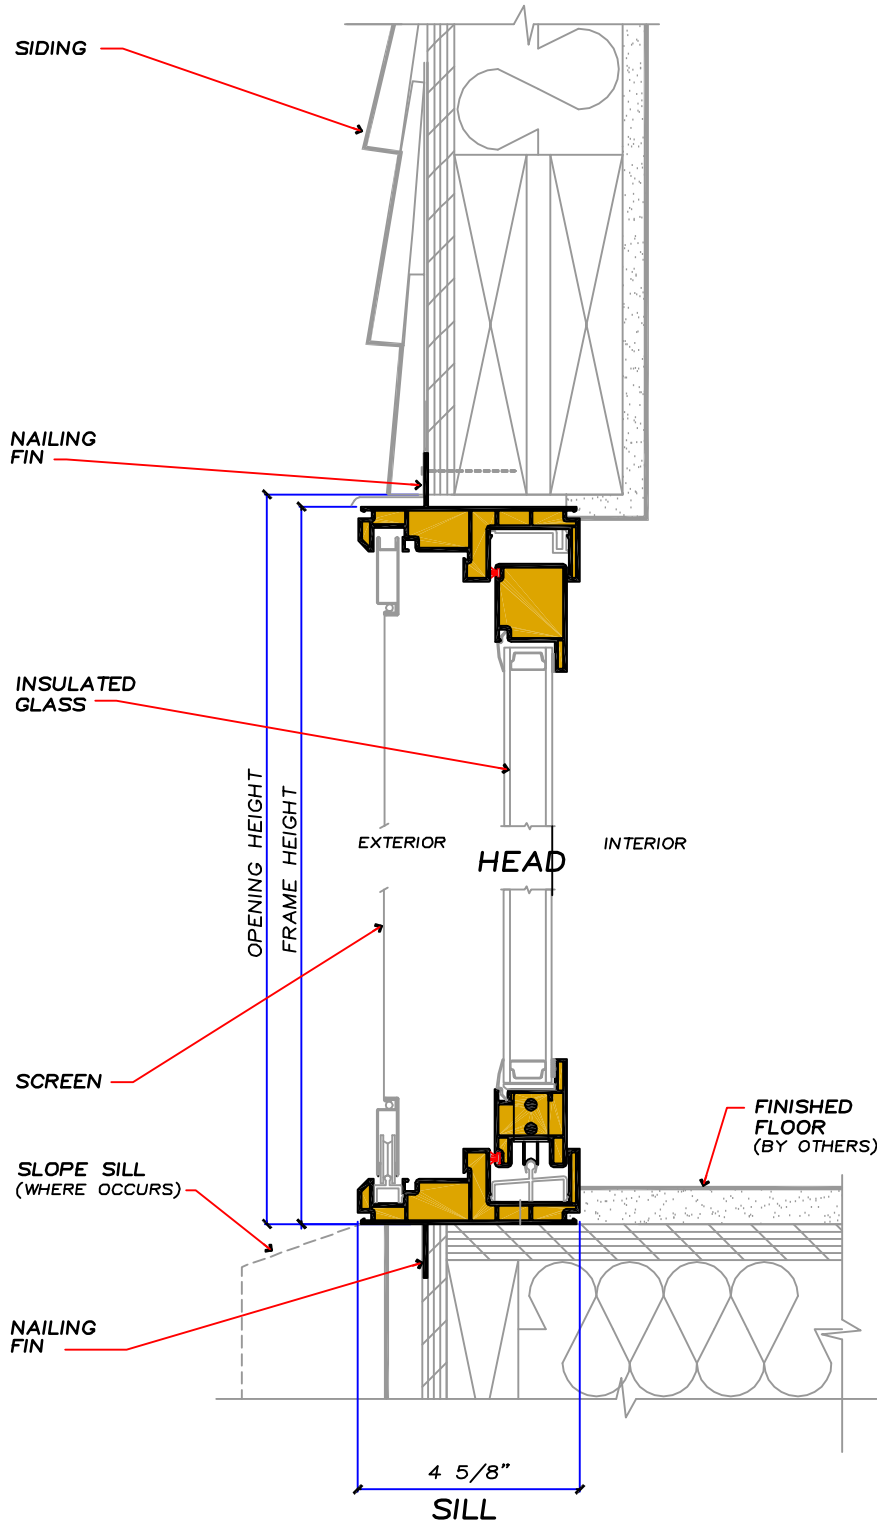

CONTEMPORARY PATIO DOOR

WALL SECTIONS

STUDIO SERIES SIDING

NOTE:
FOLLOW THE AMSCO INSTALLATION AND
FLASHING GUIDELINES RECOMMENDED
FOR PROPER HEAD, JAMB AND SILL
FLASHING PROCEDURES

VERTICAL SECTION
SCALE 3" = 1'-0"