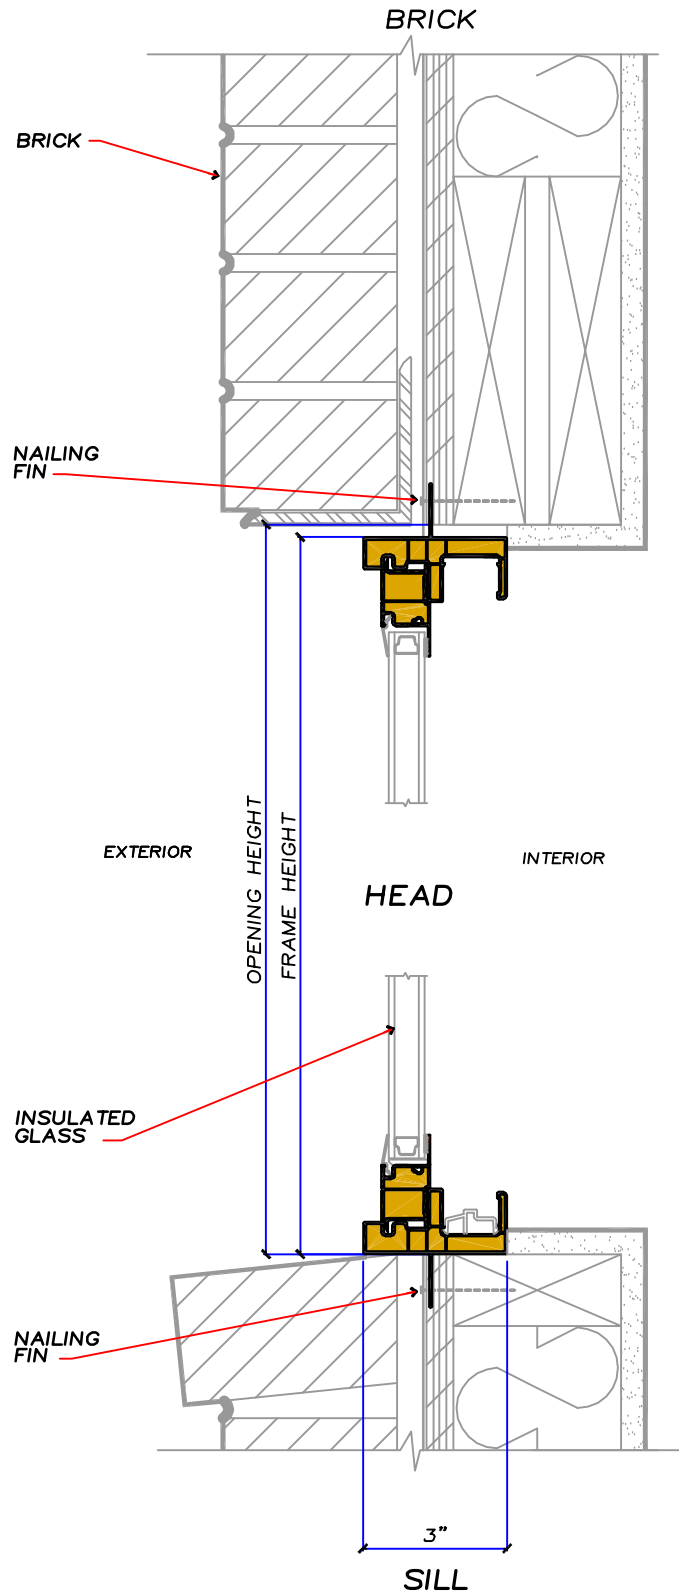

# HORIZONTAL SLIDER

WALL SECTIONS

## STUDIO SERIES EQUAL LITE

NOTE:  
FOLLOW THE AMSCO INSTALLATION AND  
FLASHING GUIDELINES RECOMMENDED  
FOR PROPER HEAD, JAMB AND SILL  
FLASHING PROCEDURES

### VERTICAL SECTION

SCALE 3" = 1'-0"