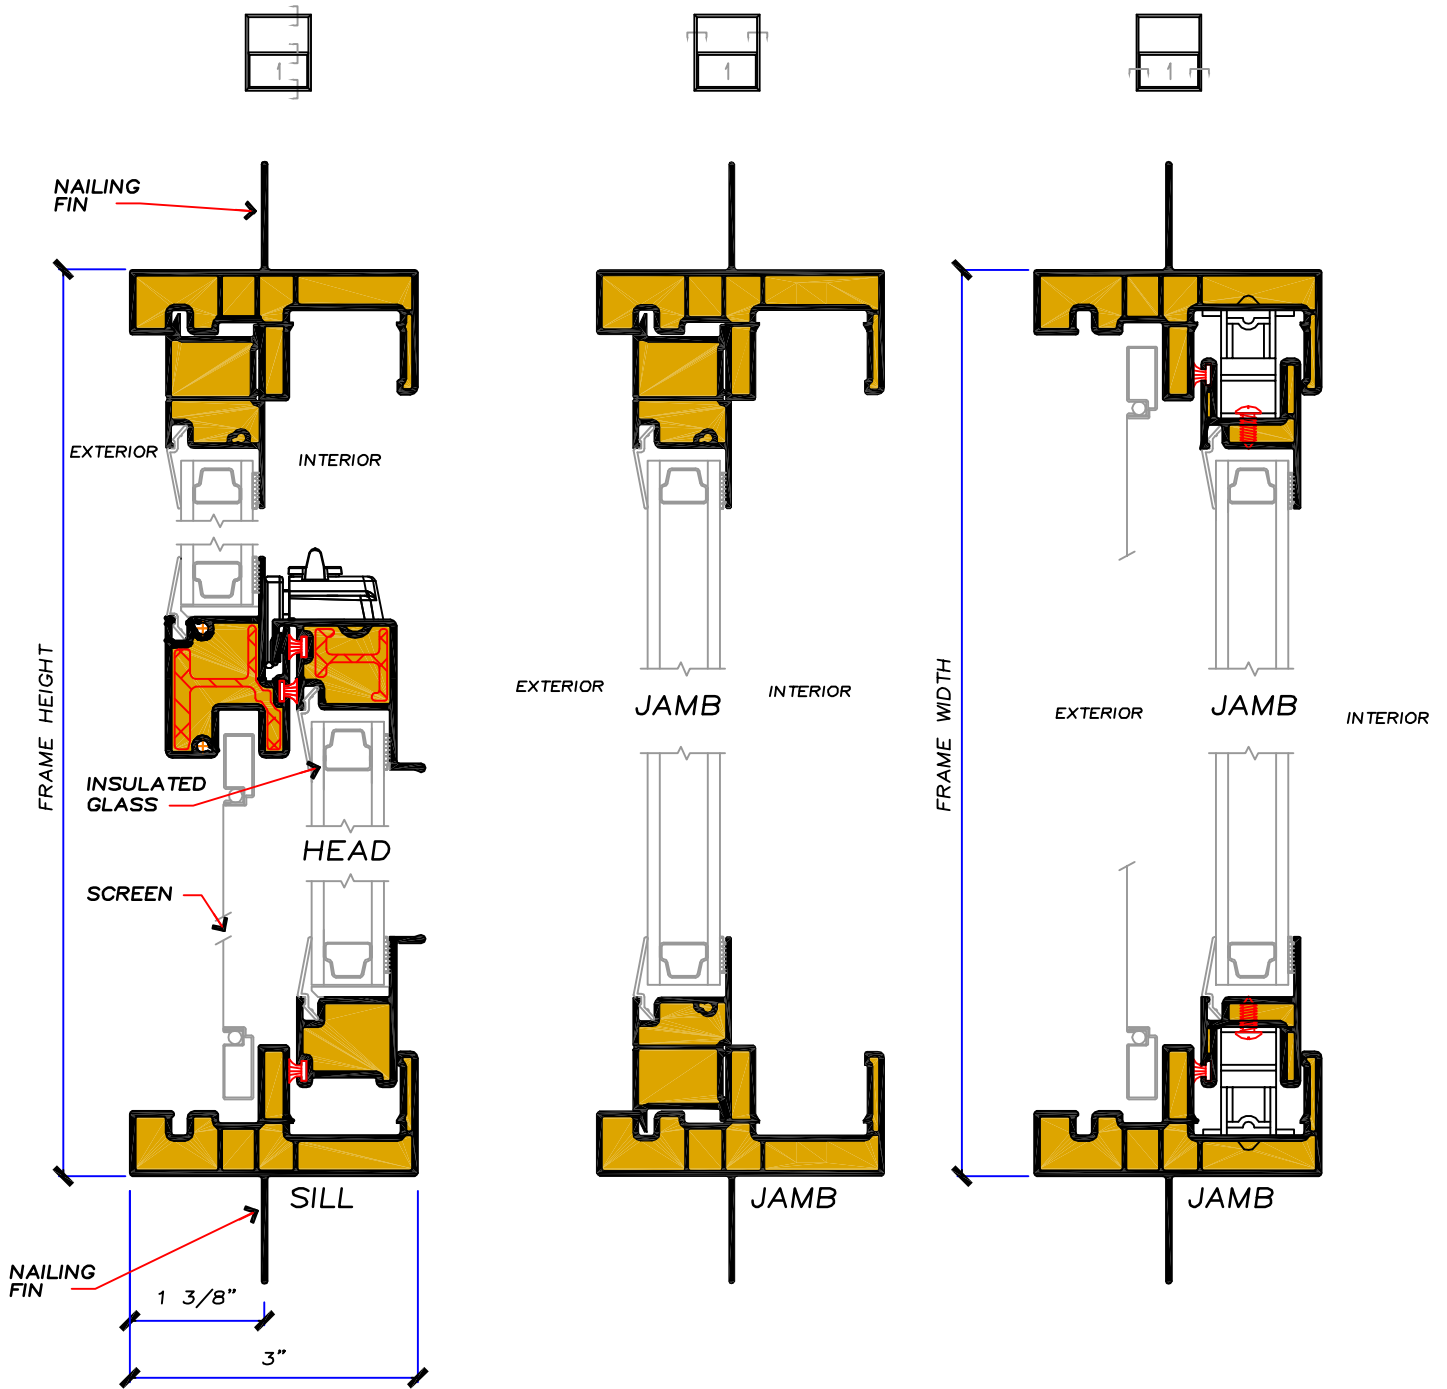

SINGLE-HUNG

DETAIL SECTIONS

STUDIO SERIES EQUAL LITE

1 3/8" NAIL FIN

VERTICAL SECTION
SCALE 6" = 1'-0"

HORIZONTAL SECTION
FIXED LITE
SCALE 6" = 1'-0"

HORIZONTAL SECTION
VENT
SCALE 6" = 1'-0"