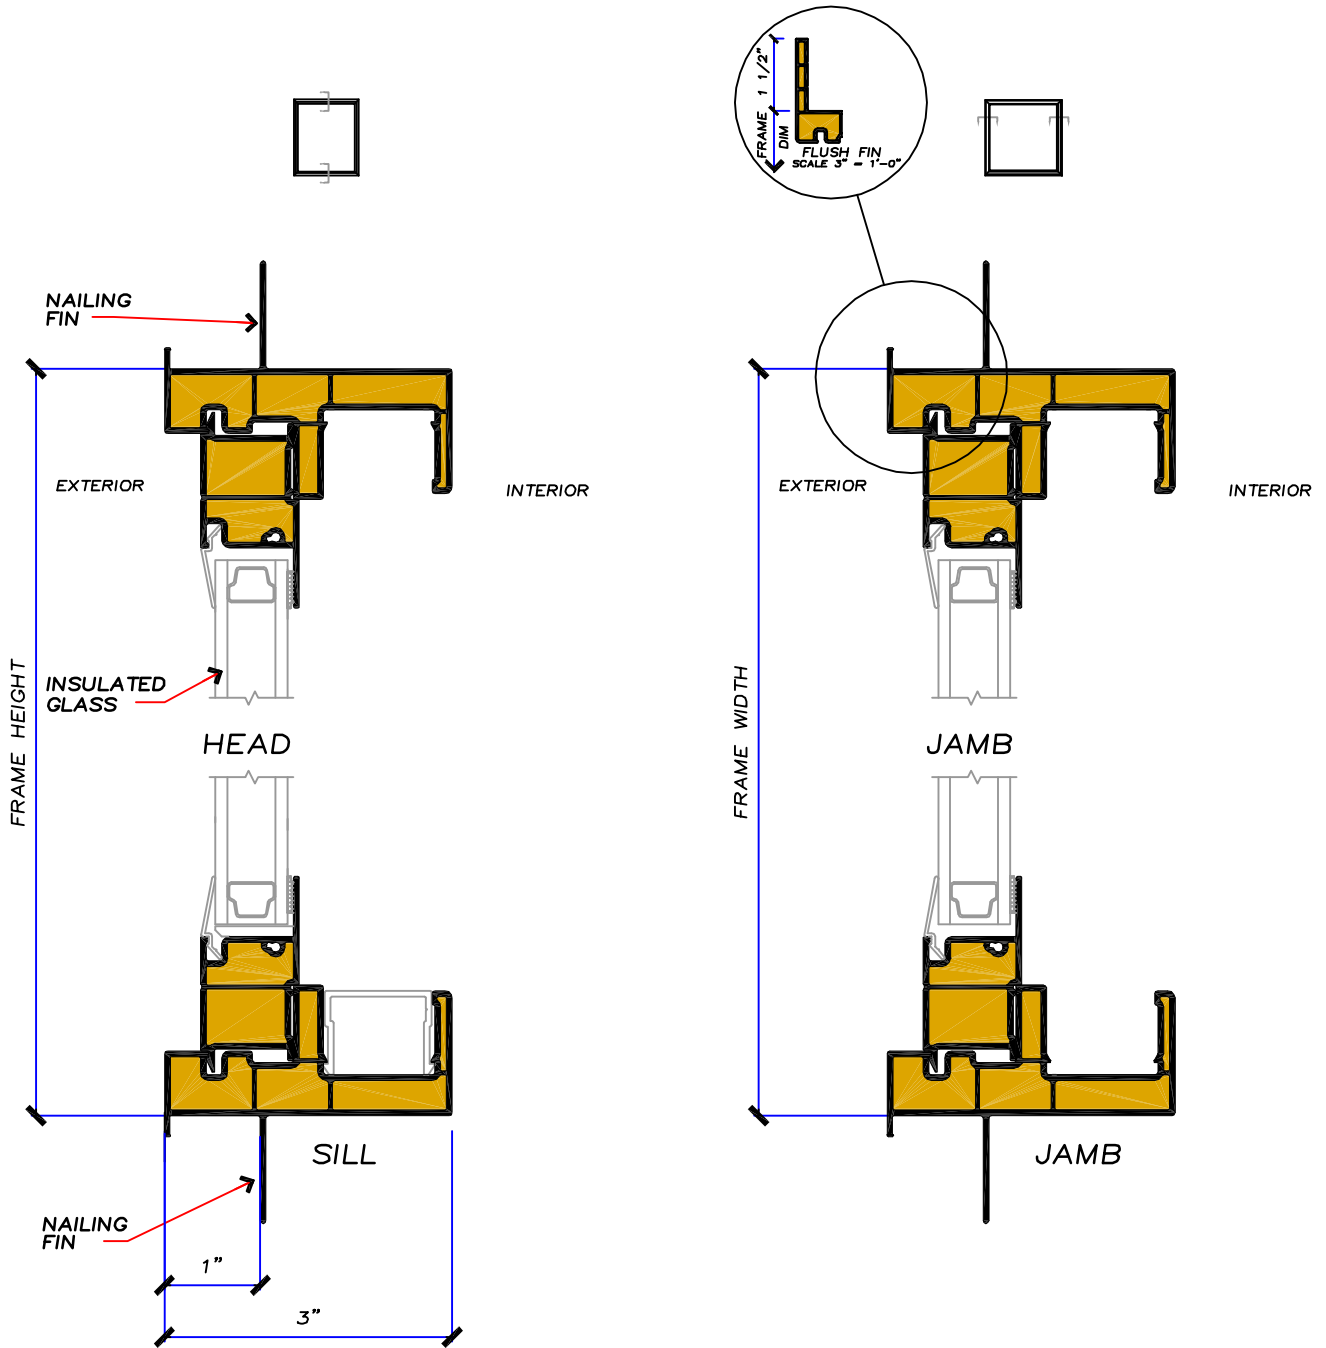

PICTURE

DETAIL SECTIONS

STUDIO SERIES EQUAL LITE

1" NAIL FIN

VERTICAL SECTION
SCALE 6" = 1'-0"

HORIZONTAL SECTION
SCALE 6" = 1'-0"