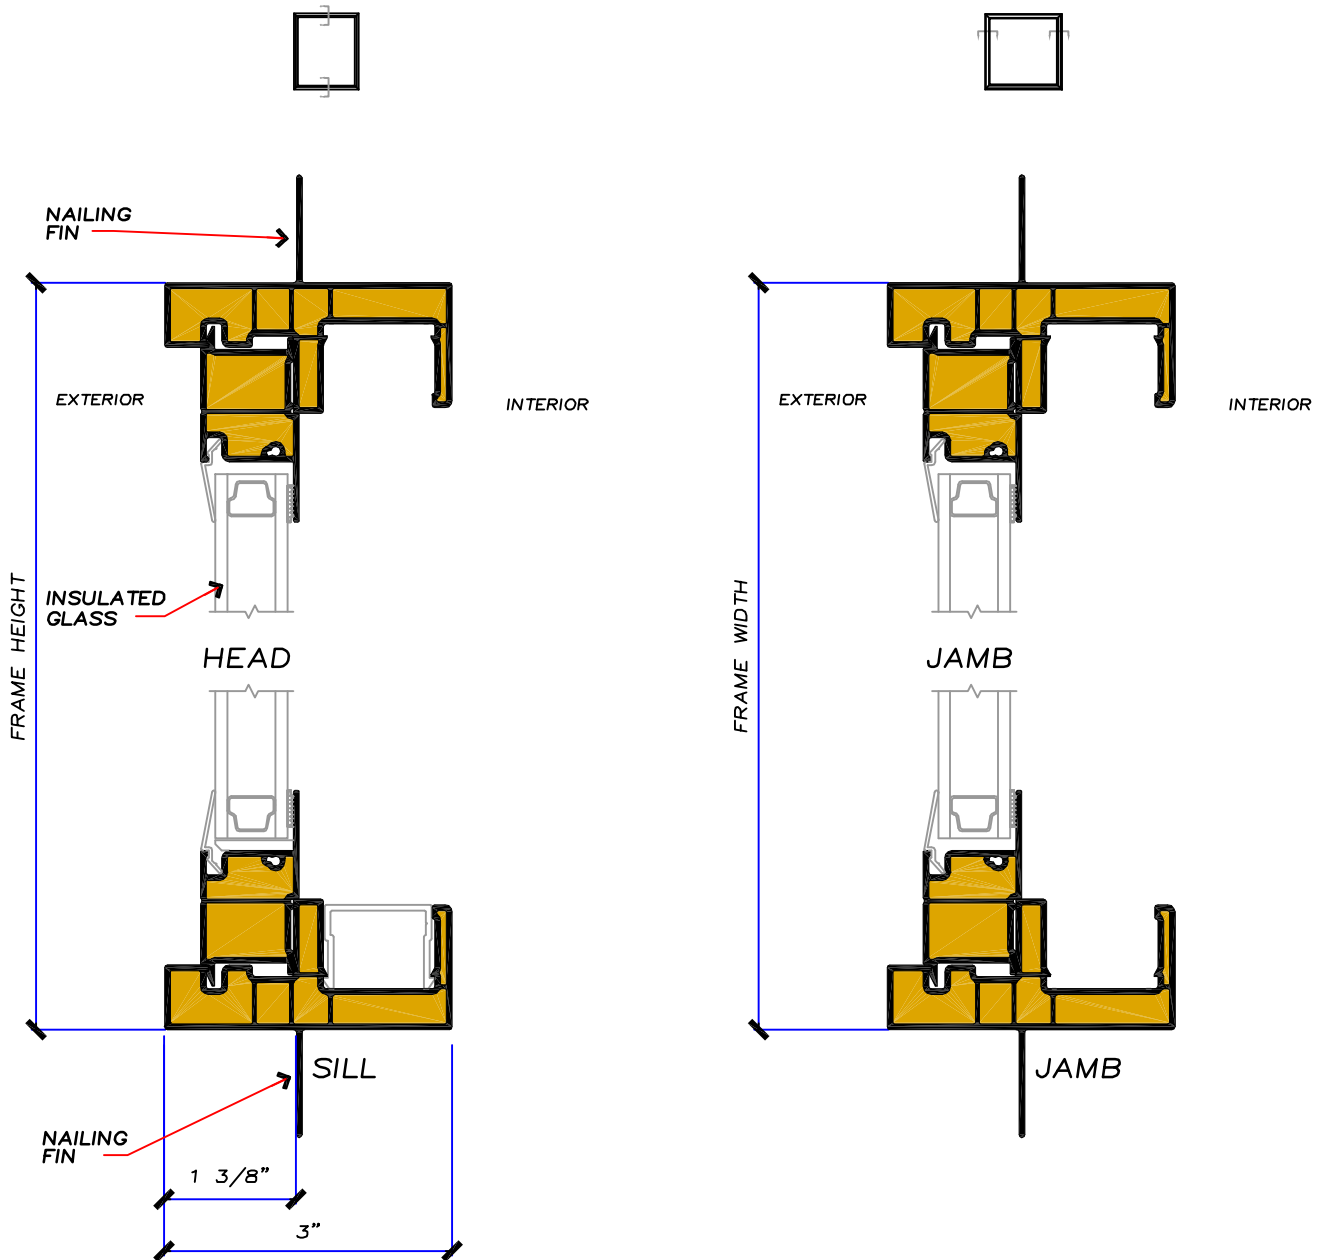

PICTURE

DETAIL SECTIONS

STUDIO SERIES EQUAL LITE

1 3/8" NAIL FIN

VERTICAL SECTION
SCALE 6" = 1'-0"

HORIZONTAL SECTION
SCALE 6" = 1'-0"