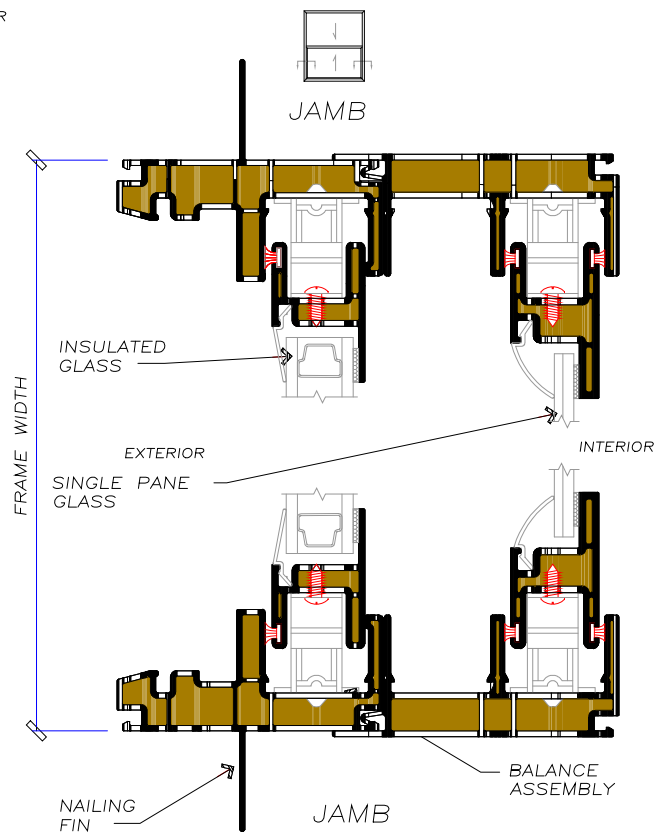

SINGLE-HUNG

DETAIL SECTIONS

SERENITY SERIES

VERTICAL SECTION
SCALE 6" = 1'-0"

HORIZONTAL SECTION FIXED
SCALE 3" = 1'-0"

HORIZONTAL SECTION VENT
SCALE 6" = 1'-0"