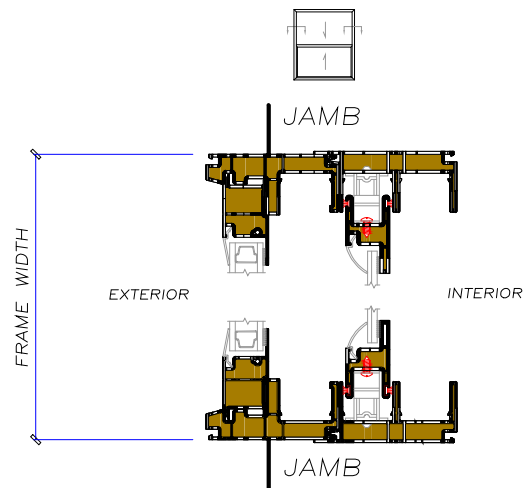

SINGLE-HUNG

DETAIL SECTIONS

SERENITY SERIES

VERTICAL SECTION
SCALE 6" = 1'-0"

HORIZONTAL SECTION FIXED
SCALE 3" = 1'-0"

HORIZONTAL SECTION VENT
SCALE 6" = 1'-0"