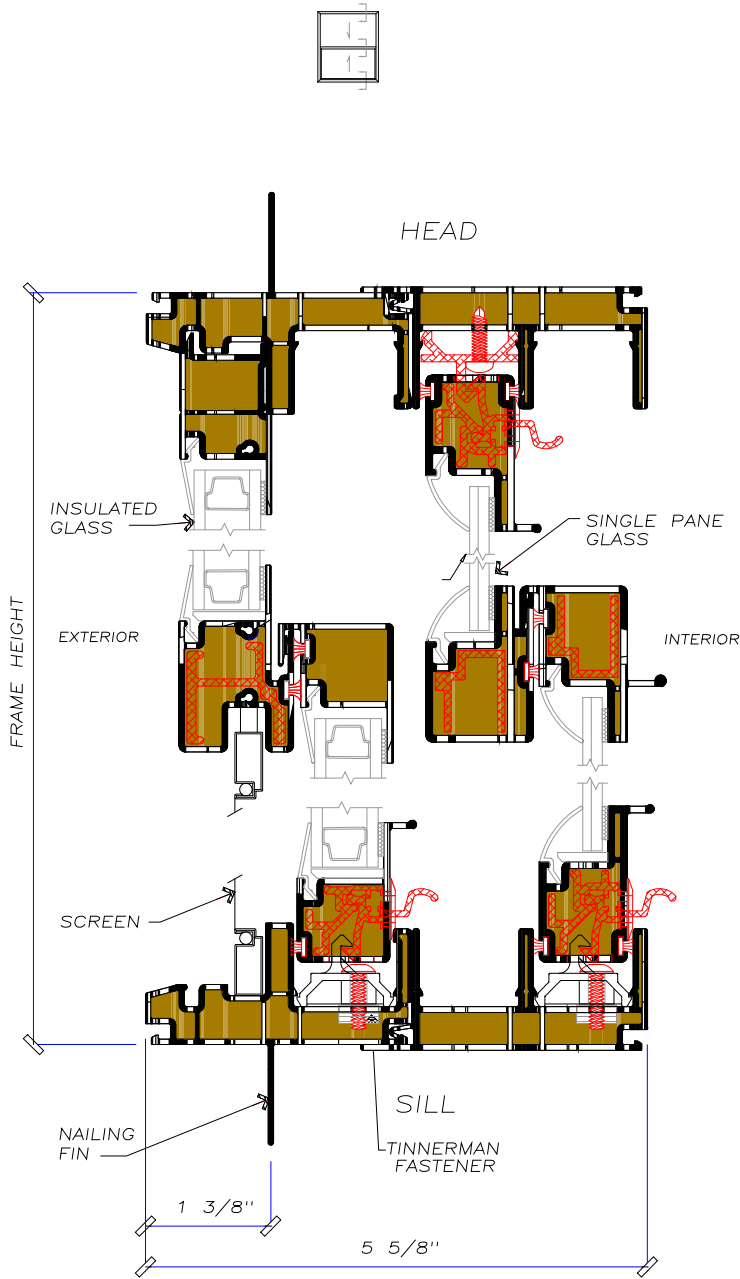

SINGLE-HUNG

DETAIL SECTIONS

SERENITY SERIES

VERTICAL SECTION
SCALE 6" = 1'-0"

HORIZONTAL SECTION FIXED
SCALE 3" = 1'-0"

HORIZONTAL SECTION VENT
SCALE 6" = 1'-0"