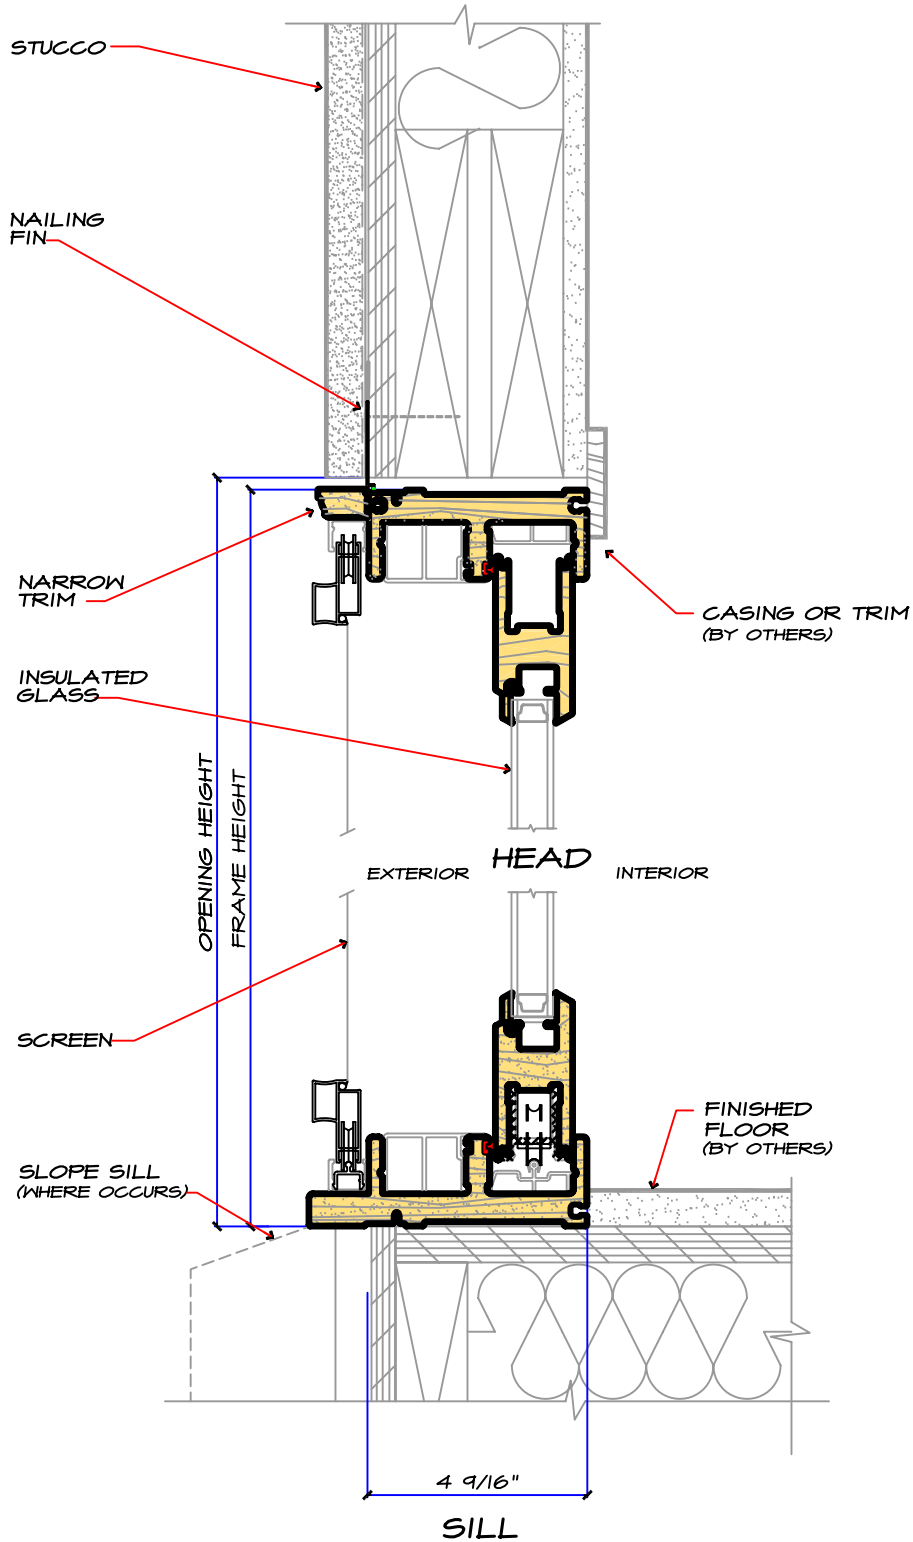

CONTEMPORARY PATIO DOOR

WALL SECTIONS

RENAISSANCE SERIES STUCCO

NOTE:
SEE FLASHING DETAIL
SHEETS FOR RECOMMENDED
HEAD, JAMB, AND SILL
FLASHING PROCEDURES

VERTICAL SECTION
SCALE 3" = 1'-0"