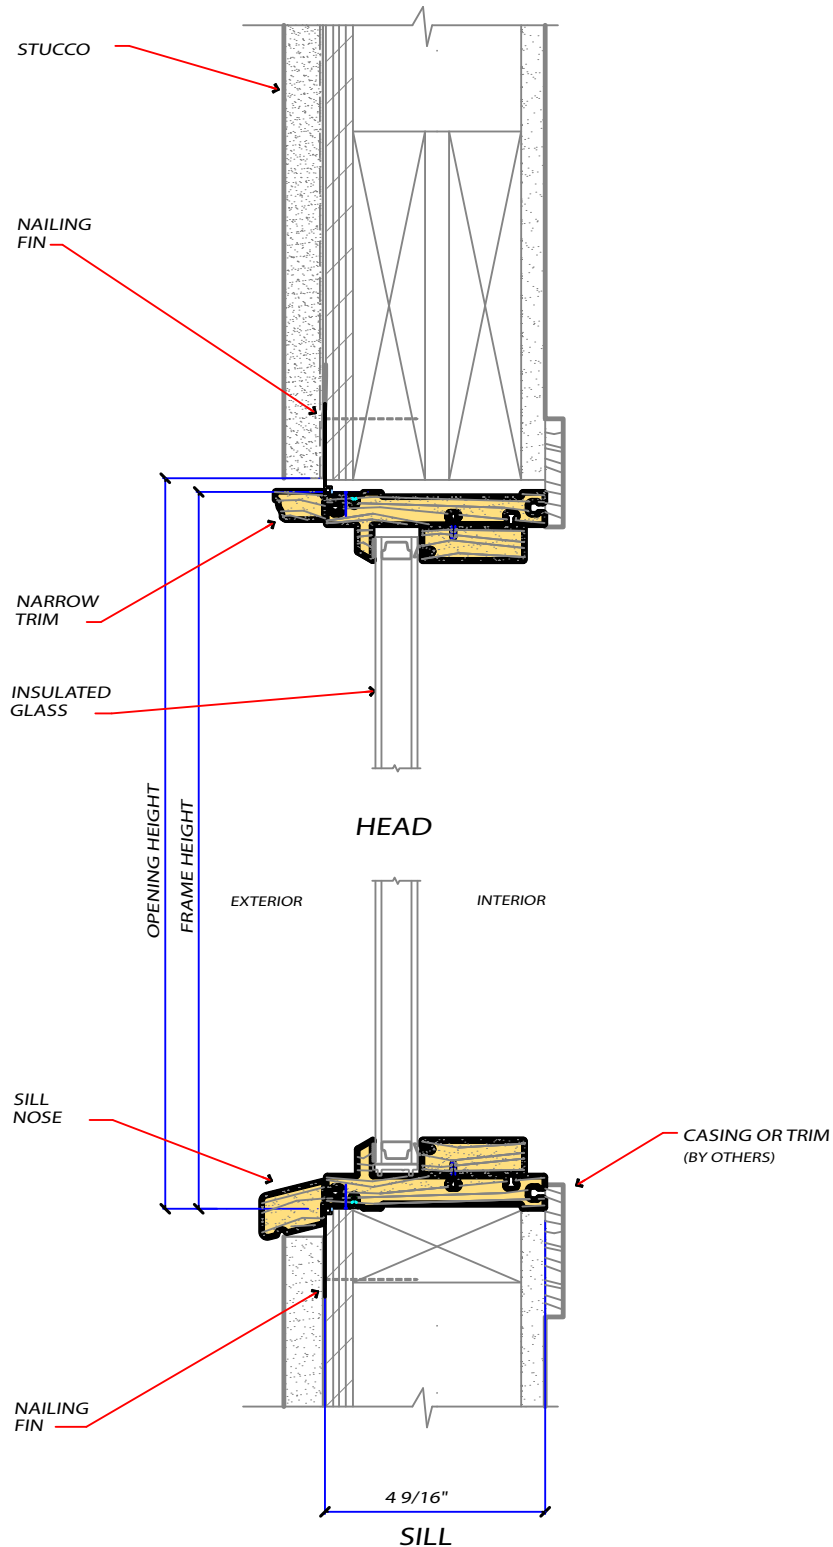

# PICTURE-DIRECT SET

WALL SECTIONS

## RENAISSANCE SERIES STUCCO

NOTE:  
SEE FLASHING DETAIL  
SHEETS FOR RECOMMENDED  
HEAD, JAMB, AND SILL  
FLASHING PROCEDURES

### VERTICAL SECTION

SCALE 3" = 1'-0"