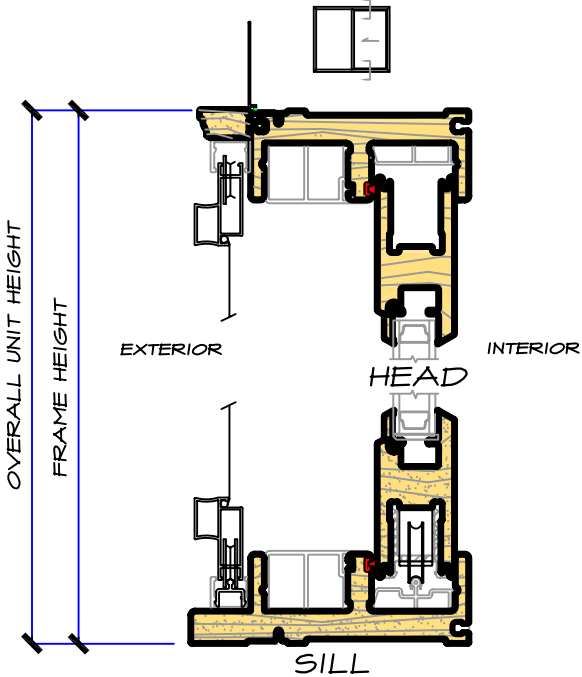

RENAISSANCE SERIES

VERTICAL SECTION
FIXED LITE
SCALE 3" = 1'-0"

VERTICAL SECTION
PANEL
SCALE 3" = 1'-0"