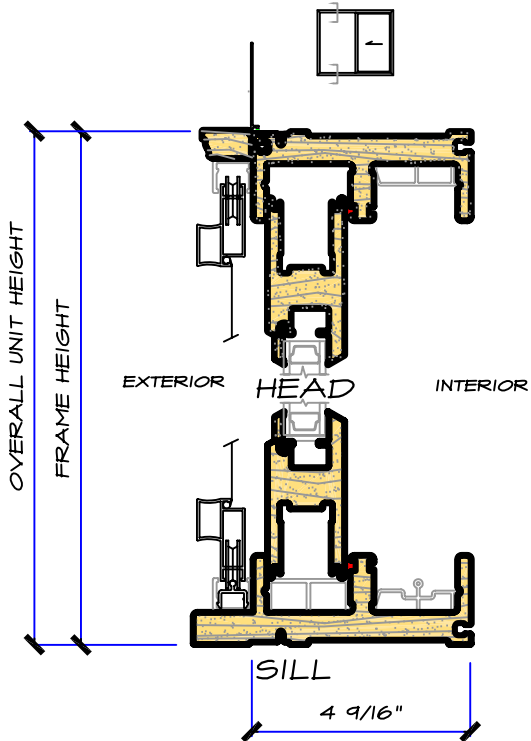

RENAISSANCE SERIES

VERTICAL SECTION
FIXED LITE
SCALE 3" = 1'-0"

VERTICAL SECTION
PANEL
SCALE 3" = 1'-0"