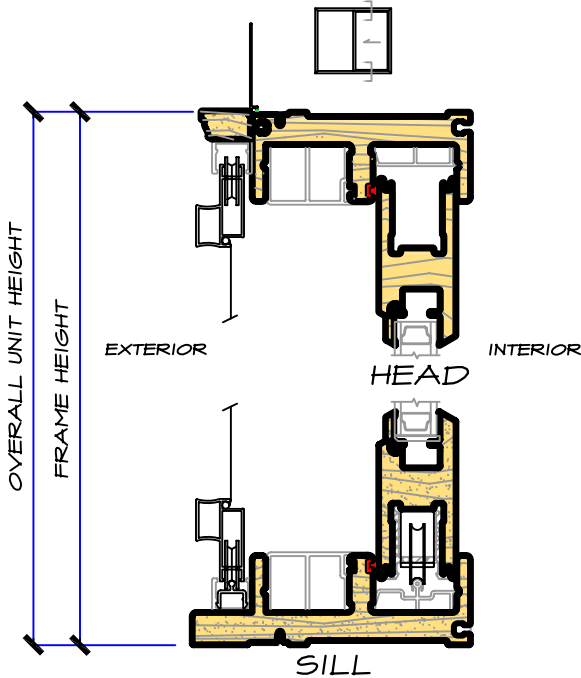

3 PANEL OXO

CONTEMPORARY PATIO DOOR

DETAIL SECTIONS

RENAISSANCE SERIES

VERTICAL SECTION
FIXED LITE
SCALE 3" = 1'-0"

VERTICAL SECTION
PANEL
SCALE 3" = 1'-0"

HORIZONTAL SECTION
SCALE 3" = 1'-0"