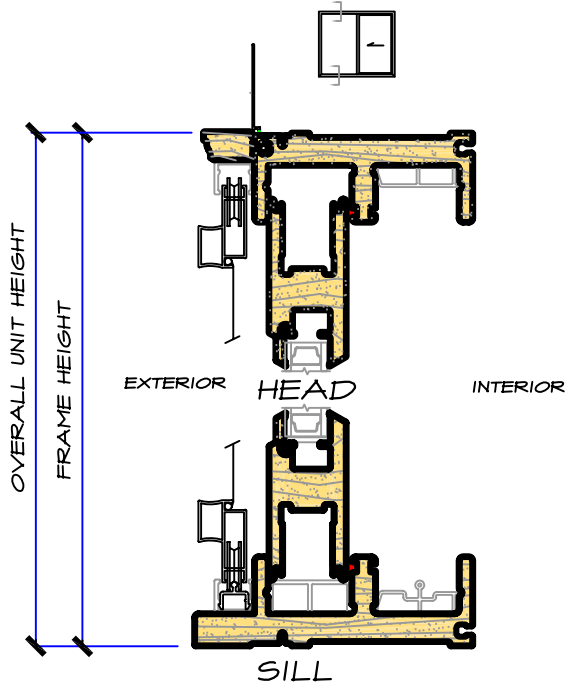

3 PANEL OXO

CONTEMPORARY PATIO DOOR

DETAIL SECTIONS

RENAISSANCE SERIES

VERTICAL SECTION
FIXED LITE
SCALE 3" = 1'-0"

VERTICAL SECTION
PANEL
SCALE 3" = 1'-0"

HORIZONTAL SECTION
SCALE 3" = 1'-0"