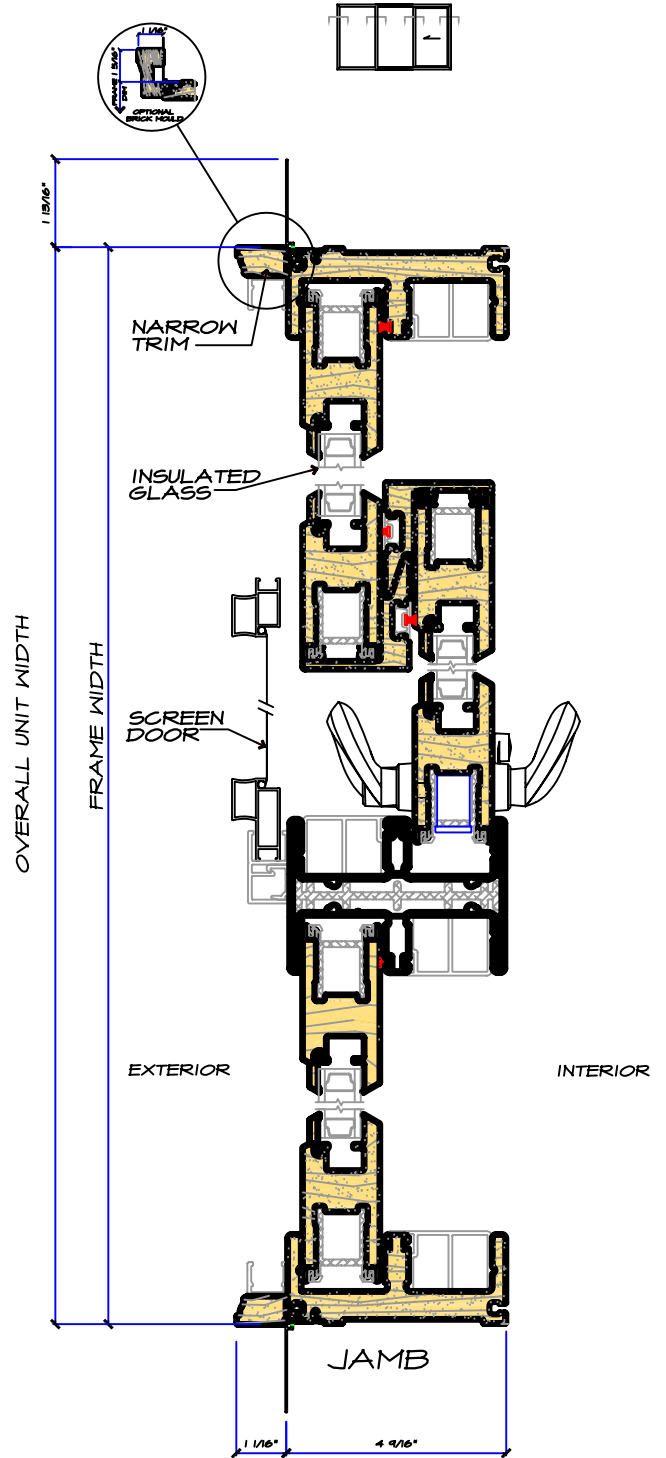

3 PANEL OXO

CONTEMPORARY PATIO DOOR

DETAIL SECTIONS

RENAISSANCE SERIES

VERTICAL SECTION
FIXED LITE
SCALE 3" = 1'-0"

VERTICAL SECTION
PANEL
SCALE 3" = 1'-0"

HORIZONTAL SECTION
SCALE 3" = 1'-0"