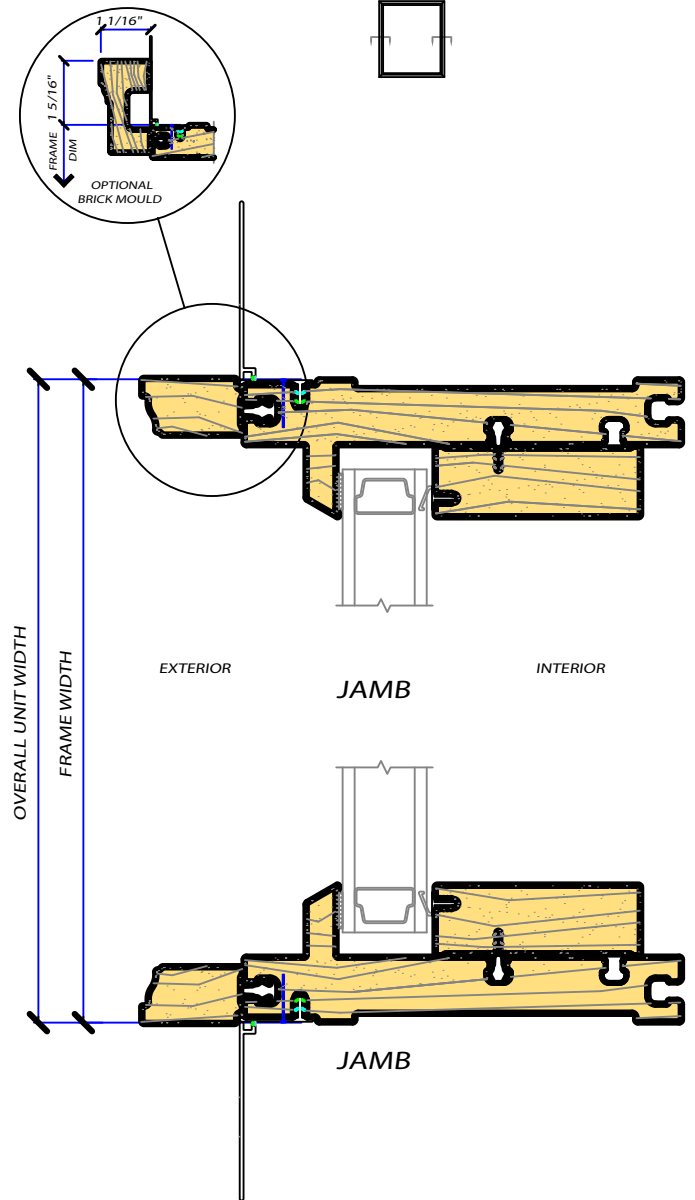

# PICTURE DIRECT SET

DETAIL SECTIONS

## RENAISSANCE SERIES

**VERTICAL SECTION**  
SCALE 6" = 1'-0"

**HORIZONTAL SECTION**  
SCALE 6" = 1'-0"