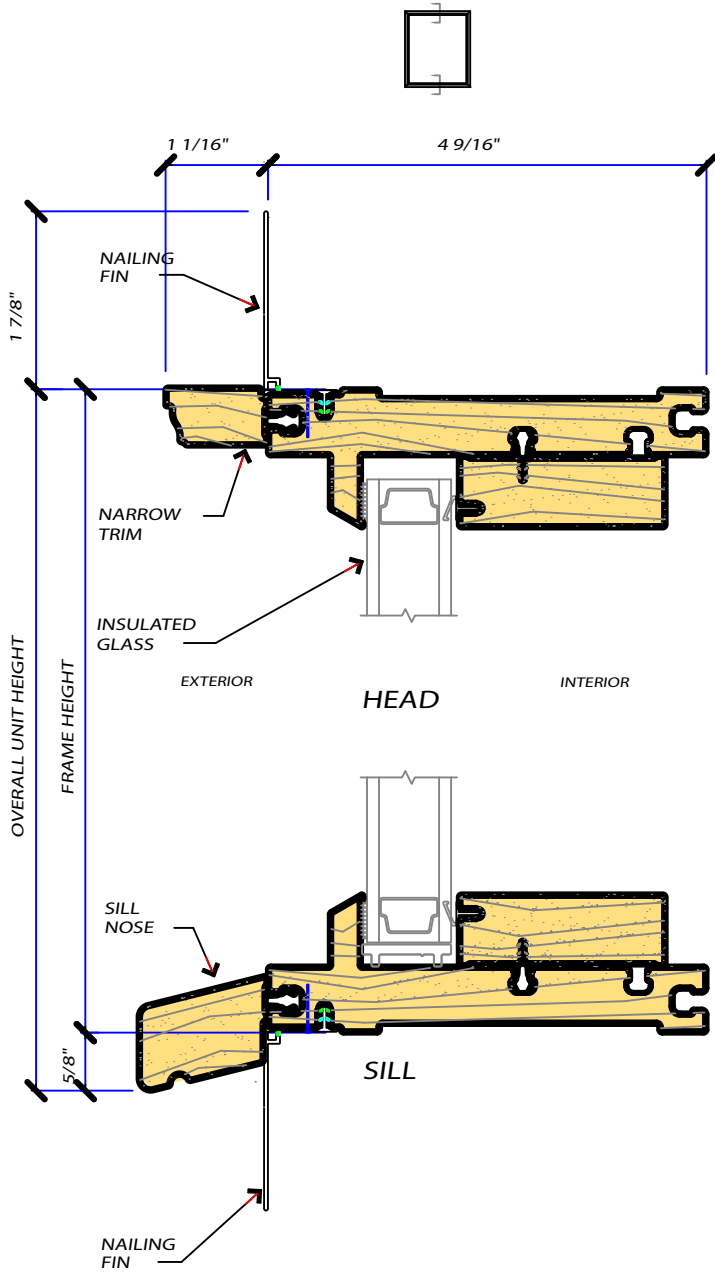

# PICTURE DIRECT SET

DETAIL SECTIONS

## RENAISSANCE SERIES

**VERTICAL SECTION**  
SCALE 6" = 1'-0"

**HORIZONTAL SECTION**  
SCALE 6" = 1'-0"