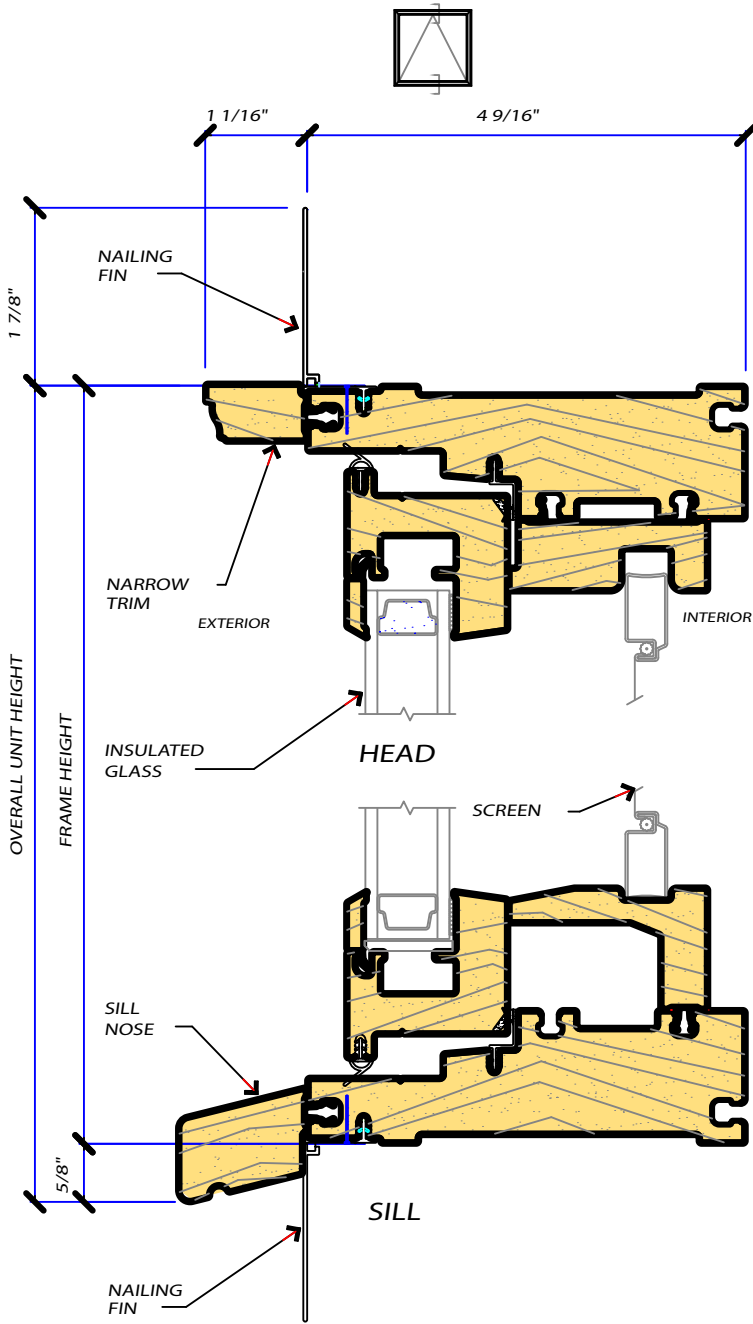

AWNING

DETAIL SECTIONS

RENAISSANCE SERIES

VERTICAL SECTION
SCALE 6" = 1'-0"

HORIZONTAL SECTION
SCALE 6" = 1'-0"