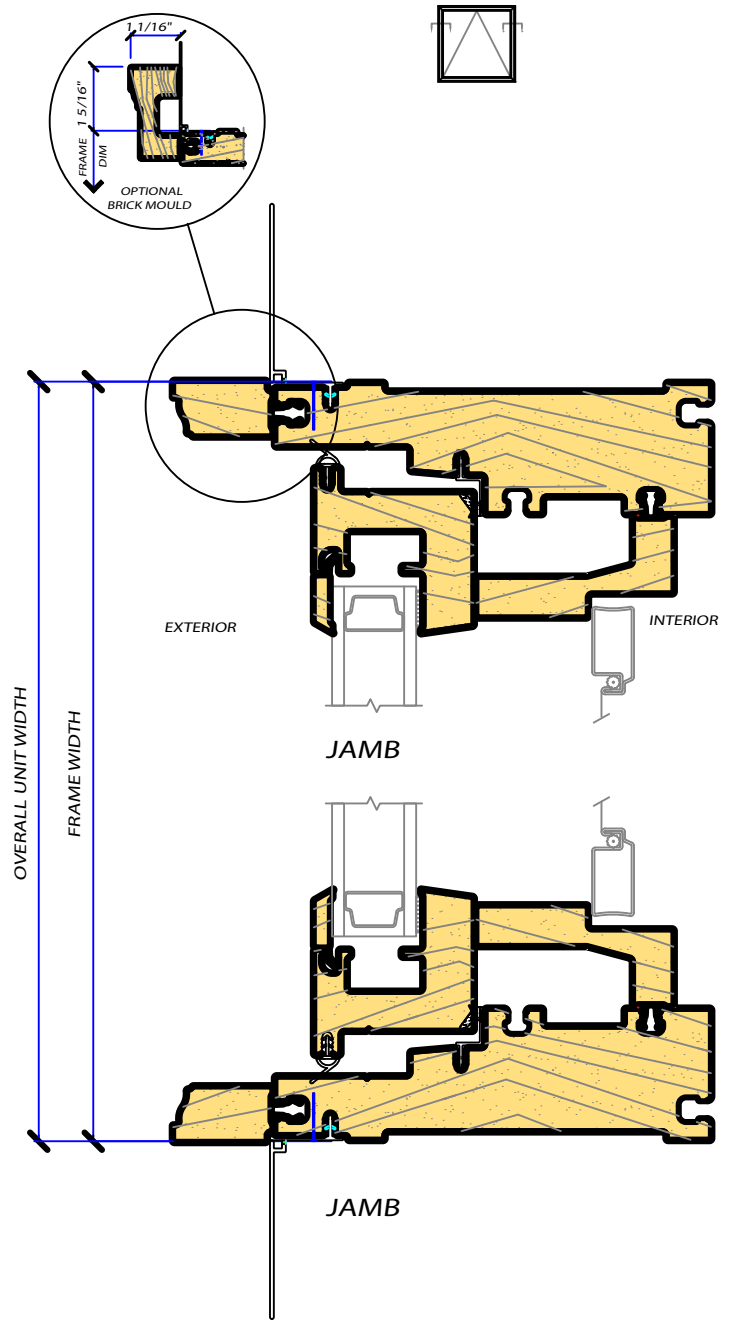

AWNING

DETAIL SECTIONS

RENAISSANCE SERIES

VERTICAL SECTION
SCALE 6" = 1'-0"

HORIZONTAL SECTION
SCALE 6" = 1'-0"