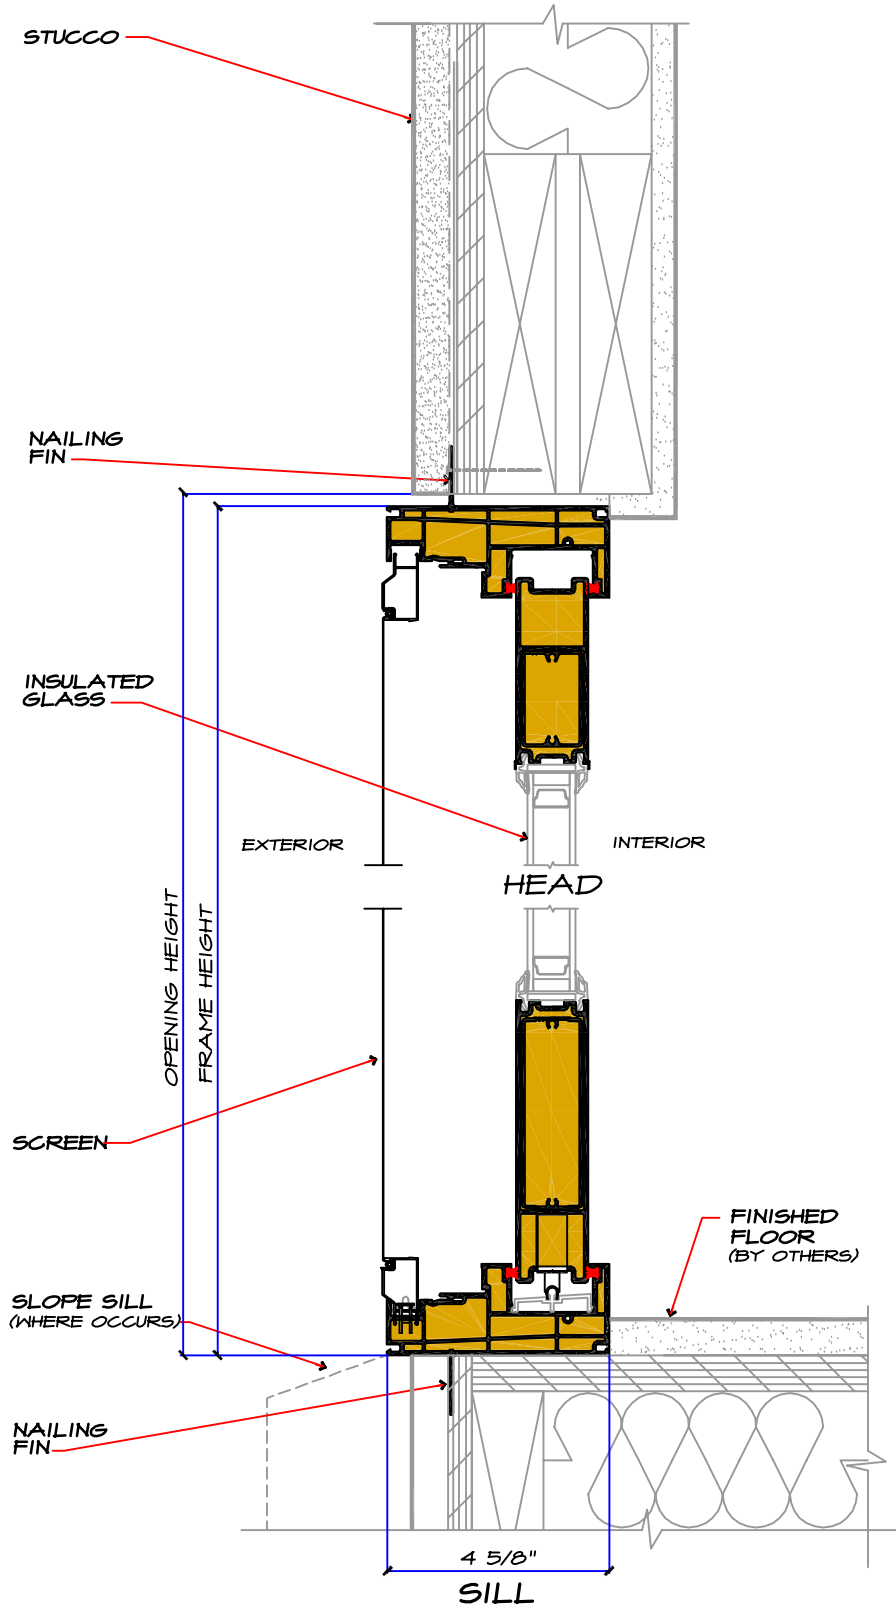

FRENCH PATIO DOOR

WALL SECTIONS

ARTISAN SERIES STUCCO

NOTE:
FOLLOW THE AMSCO INSTALLATION AND
FLASHING GUIDELINES RECOMMENDED
FOR PROPER HEAD, JAMB AND SILL
FLASHING PROCEDURES

VERTICAL SECTION
SCALE 3" = 1'-0"