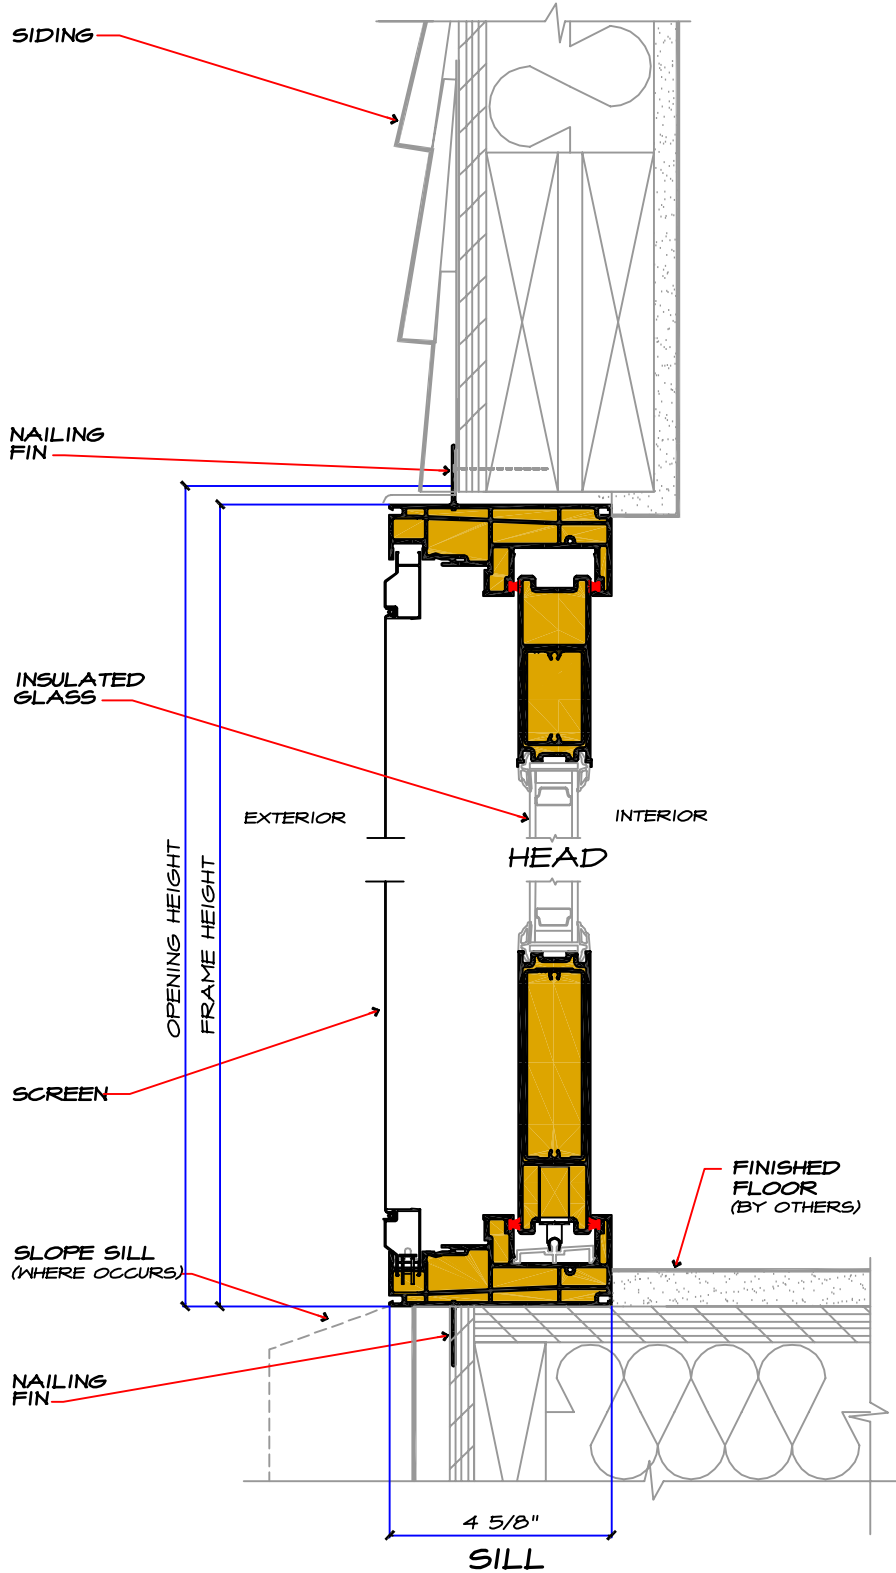

FRENCH PATIO DOOR

WALL SECTIONS

ARTISAN SERIES SIDING

NOTE:
FOLLOW THE AMSCO INSTALLATION AND
FLASHING GUIDELINES RECOMMENDED
FOR PROPER HEAD, JAMB AND SILL
FLASHING PROCEDURES

VERTICAL SECTION
SCALE 3" = 1'-0"